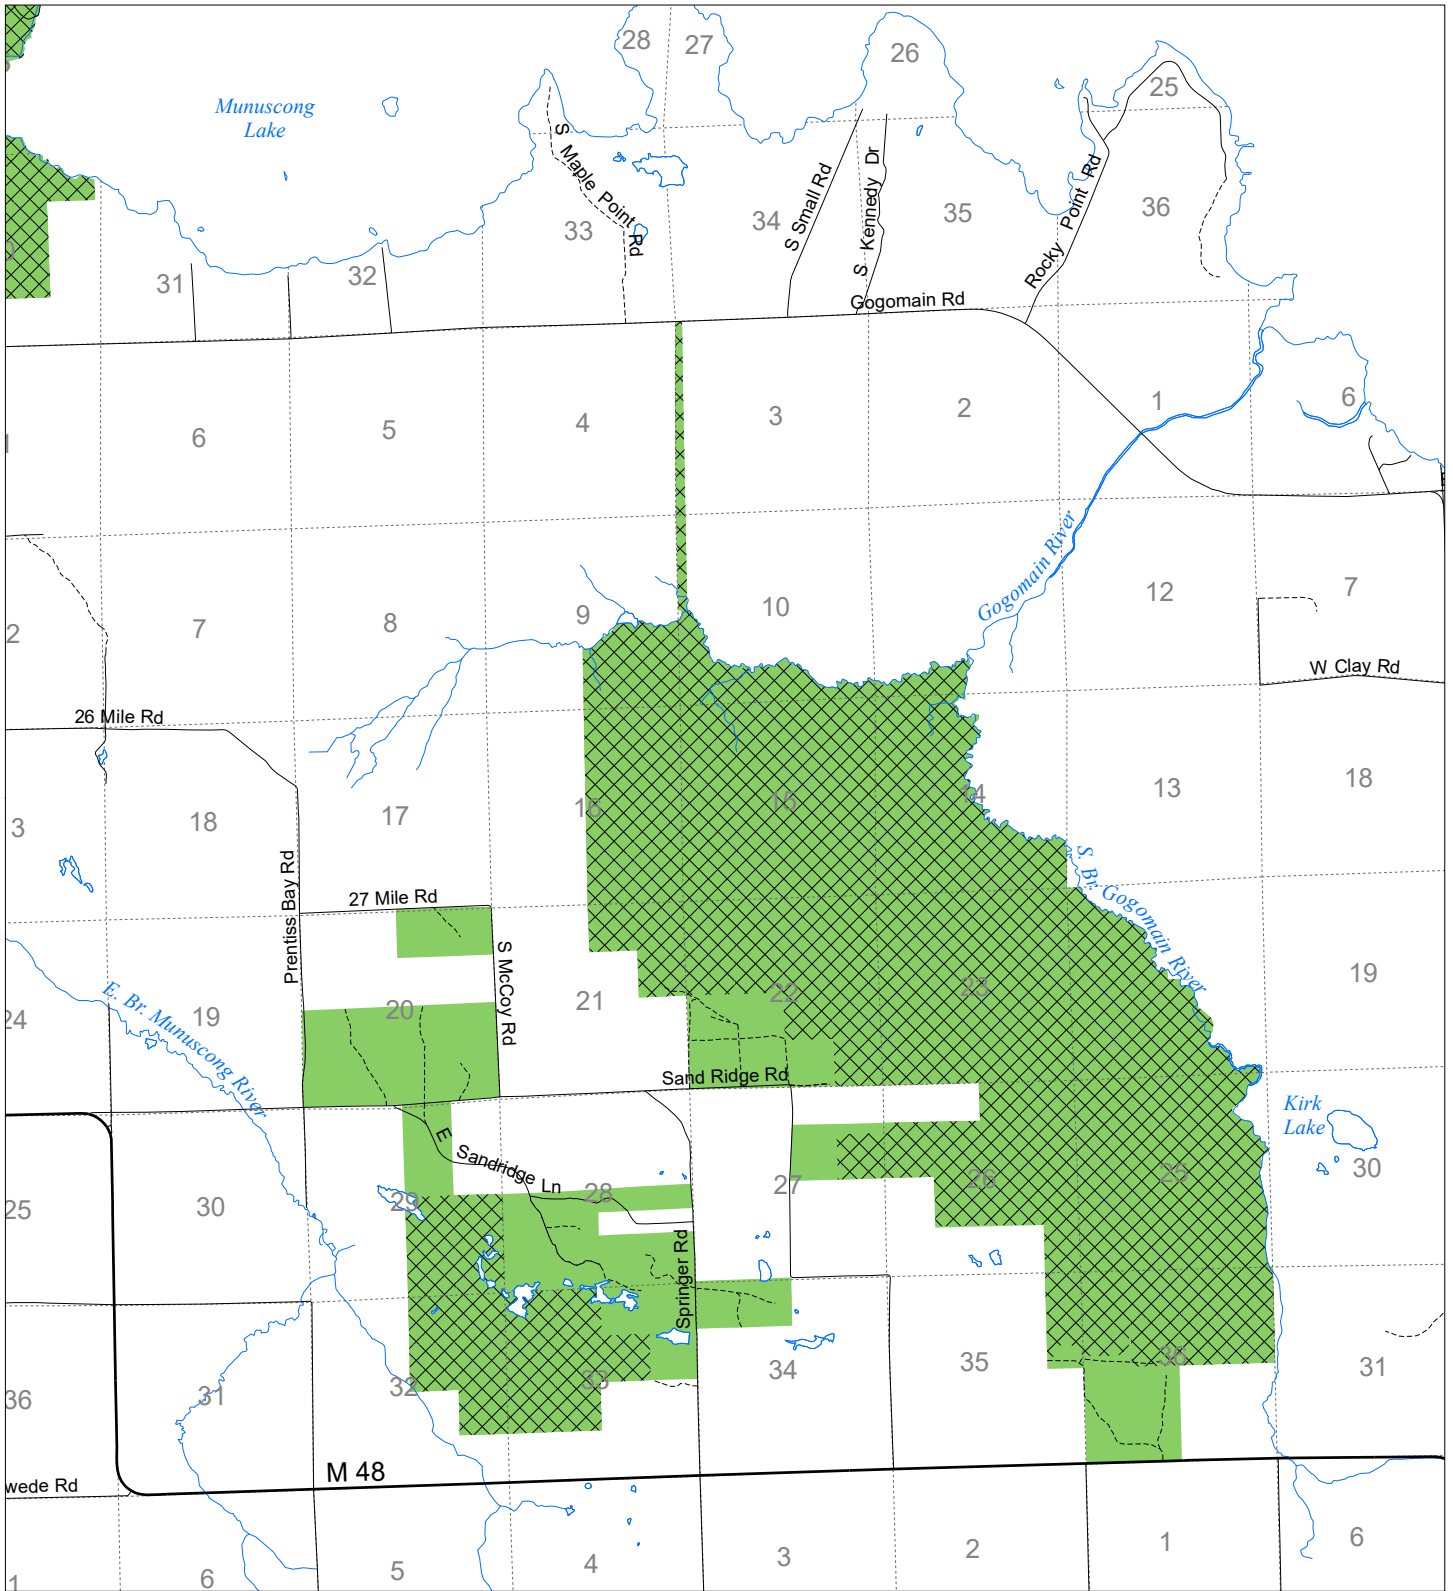

Fuelwood Collection Chippewa County T43N, R02E

- State land open to fuelwood collection
- State land closed to fuelwood collection

Effective: April 1, 2019