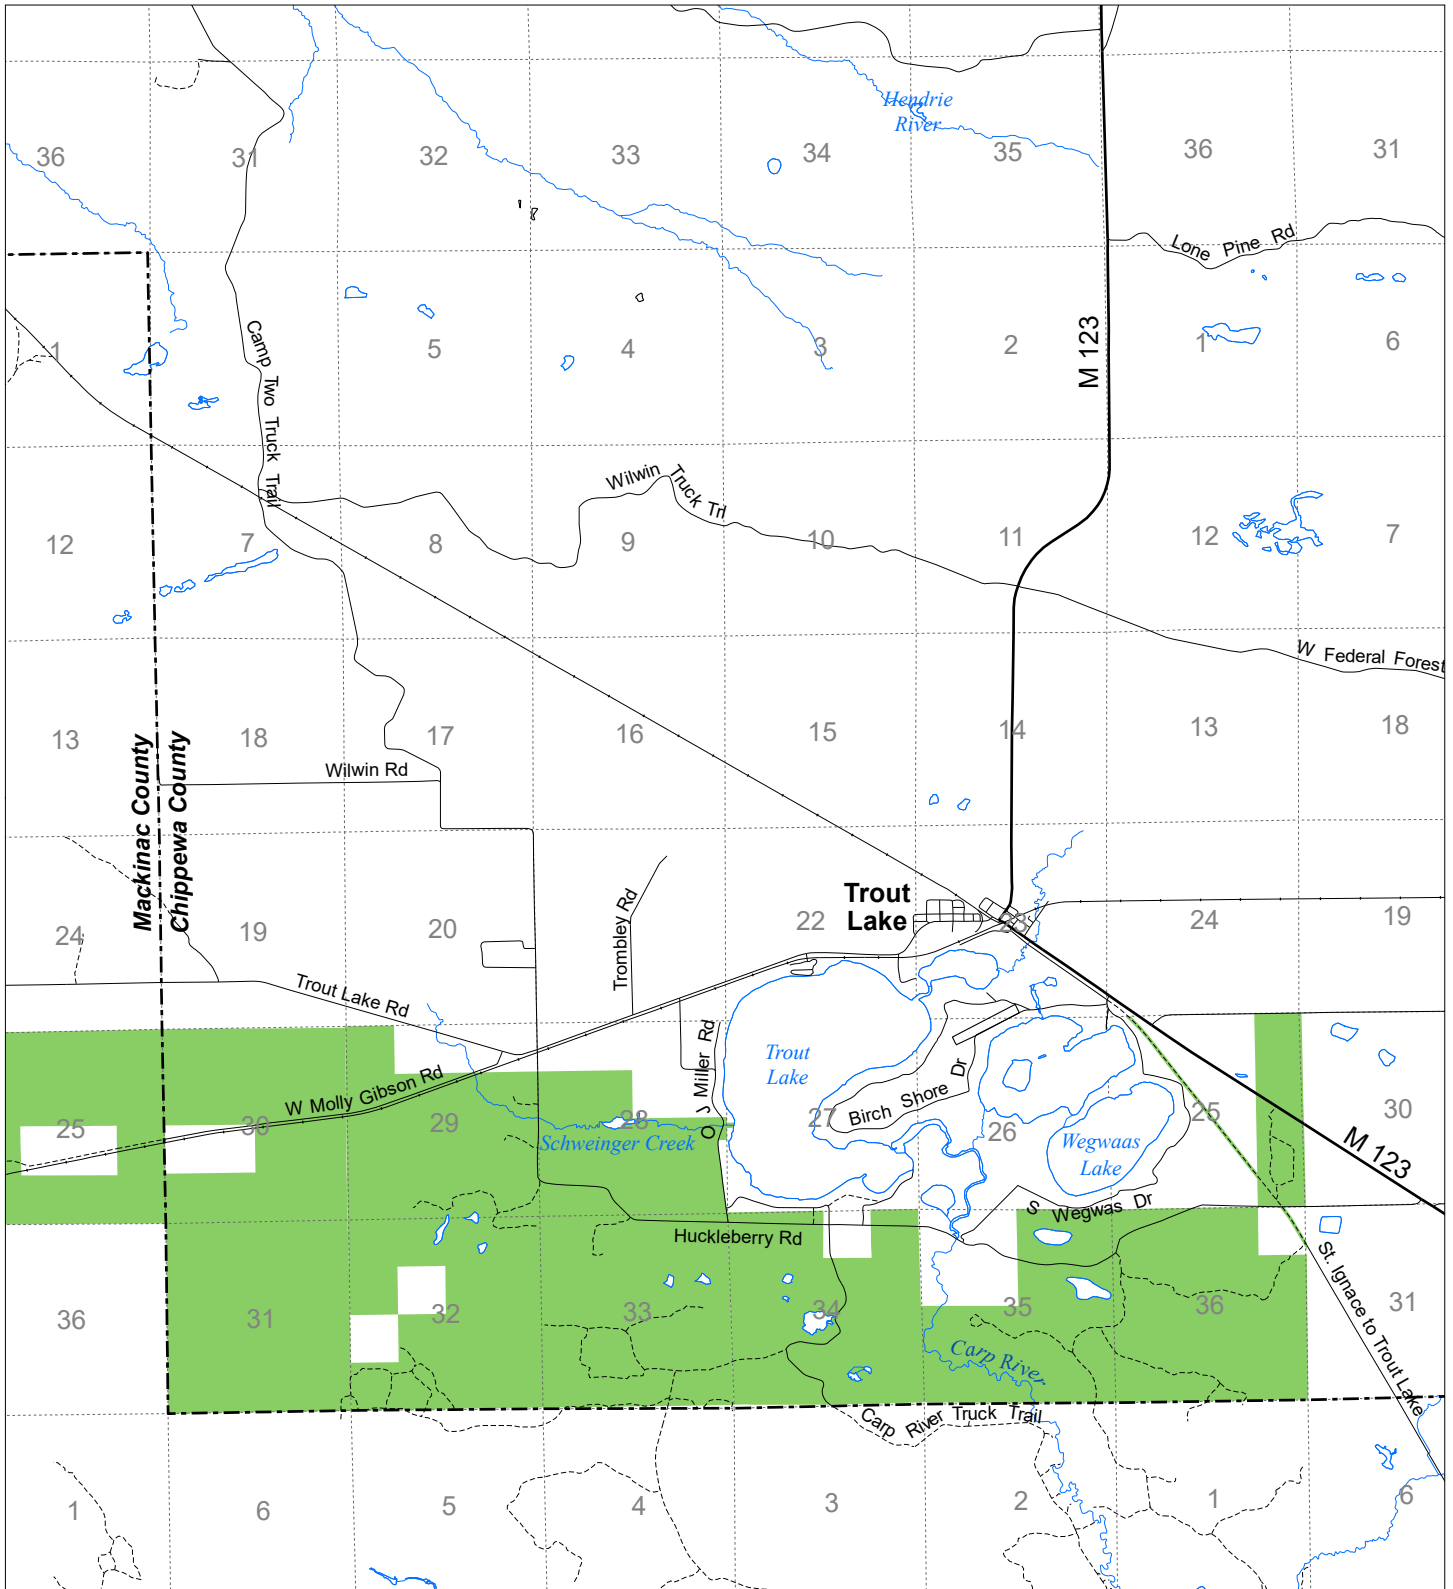

Fuelwood Collection
Chippewa County
T44N, R06W

- State land open to fuelwood collection
- State land closed to fuelwood collection

Effective: April 1, 2019