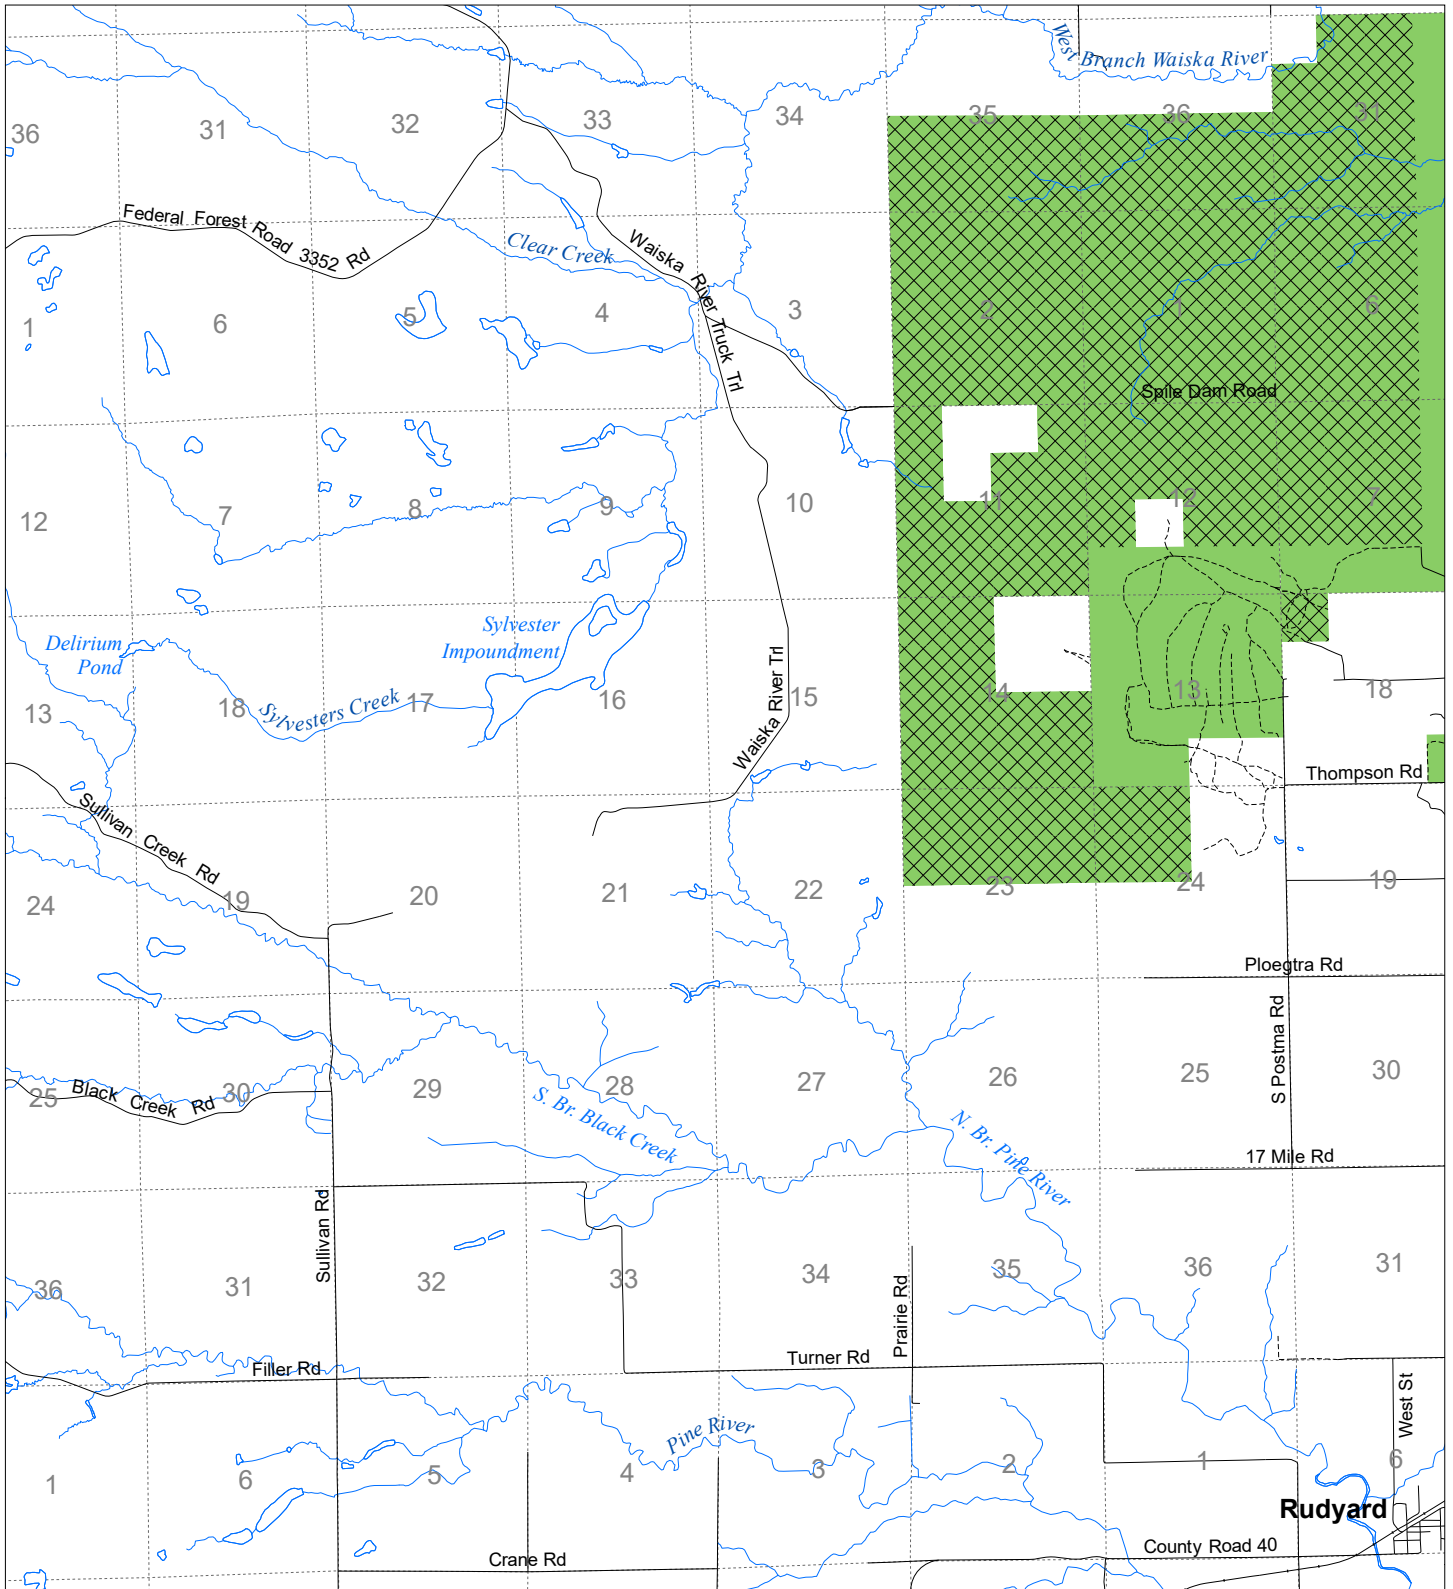

Fuelwood Collection
Chippewa County
T45N, R03W

- State land open to fuelwood collection
- State land closed to fuelwood collection

Effective: April 1, 2019