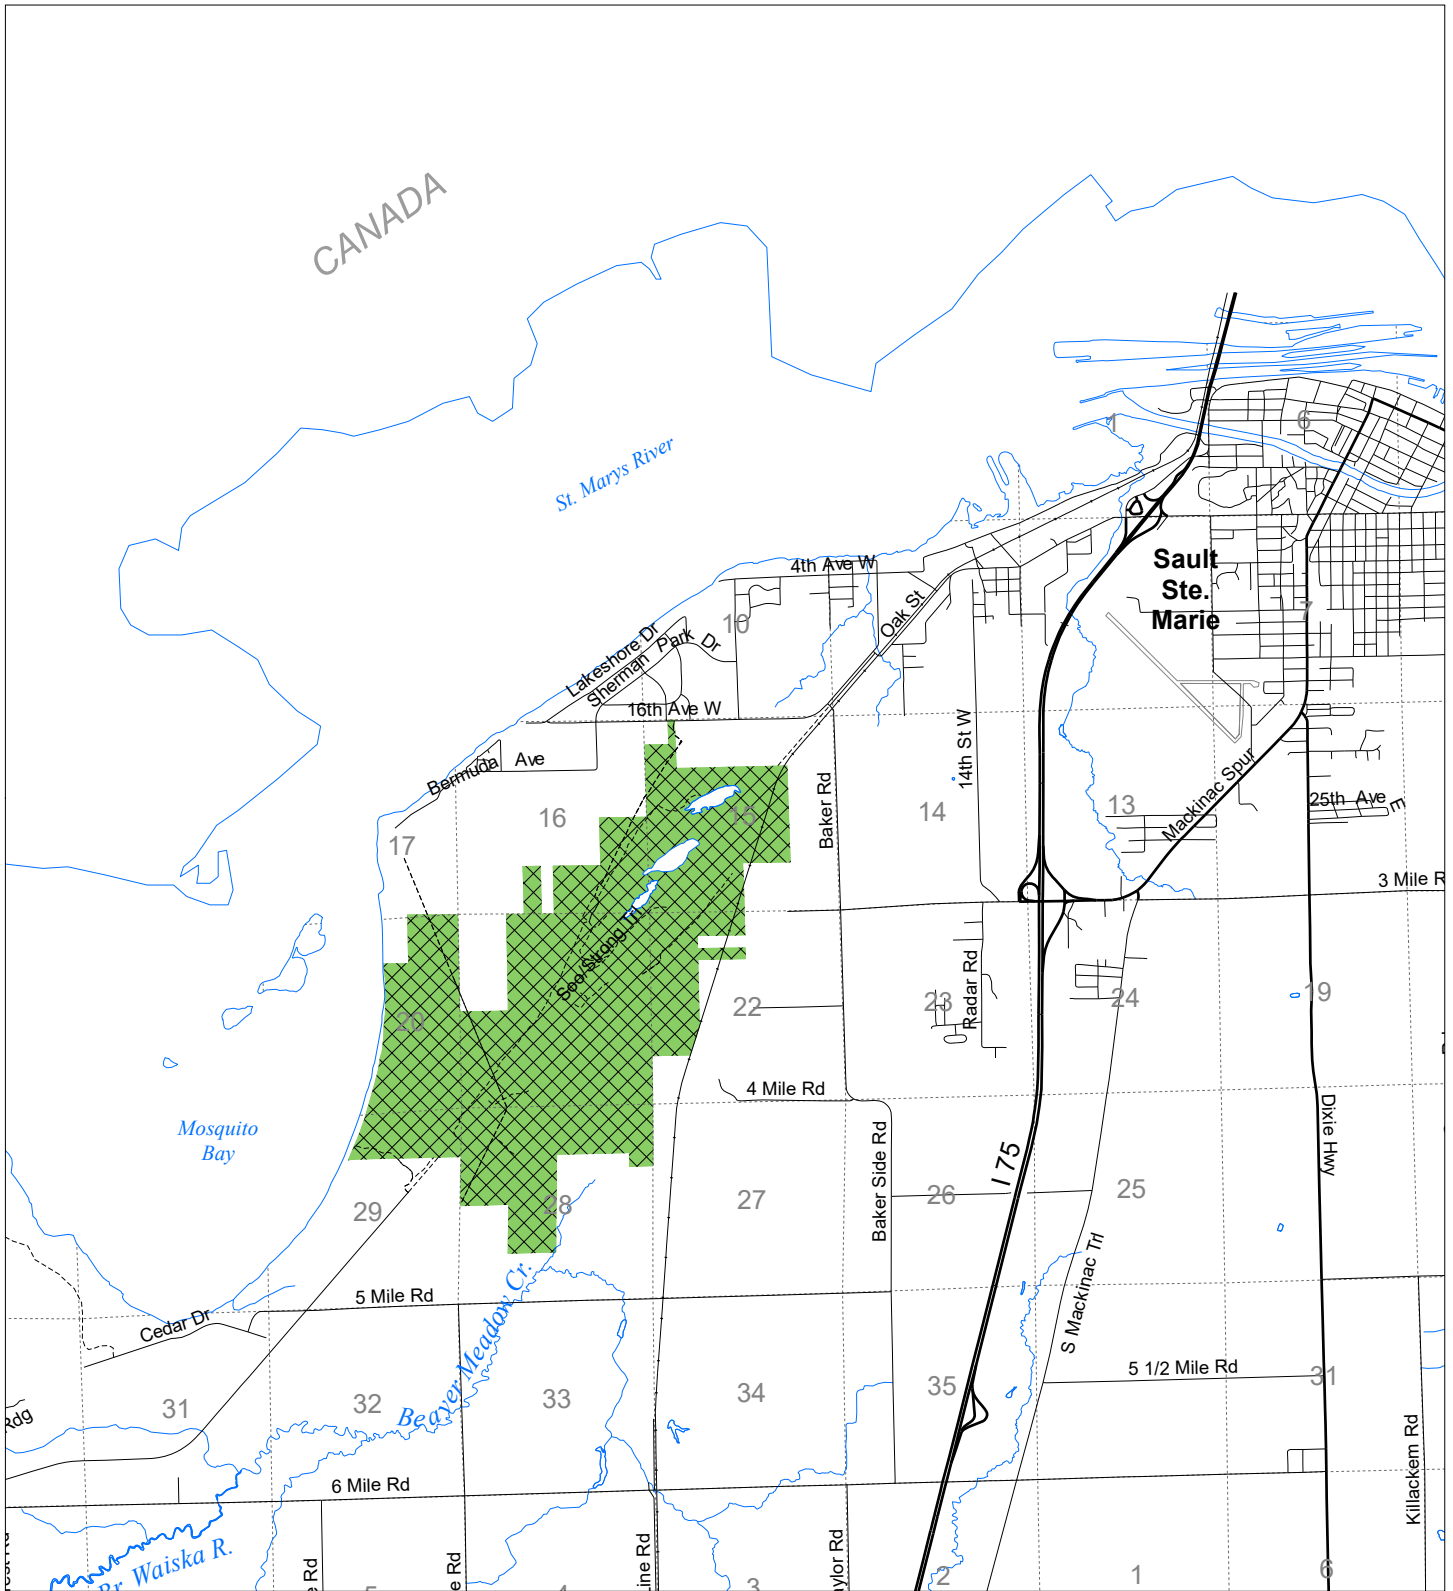

Fuelwood Collection
Chippewa County
T47N, R01W

- State land open to fuelwood collection
- State land closed to fuelwood collection

Effective: April 1, 2019

Date: 03/06/2019