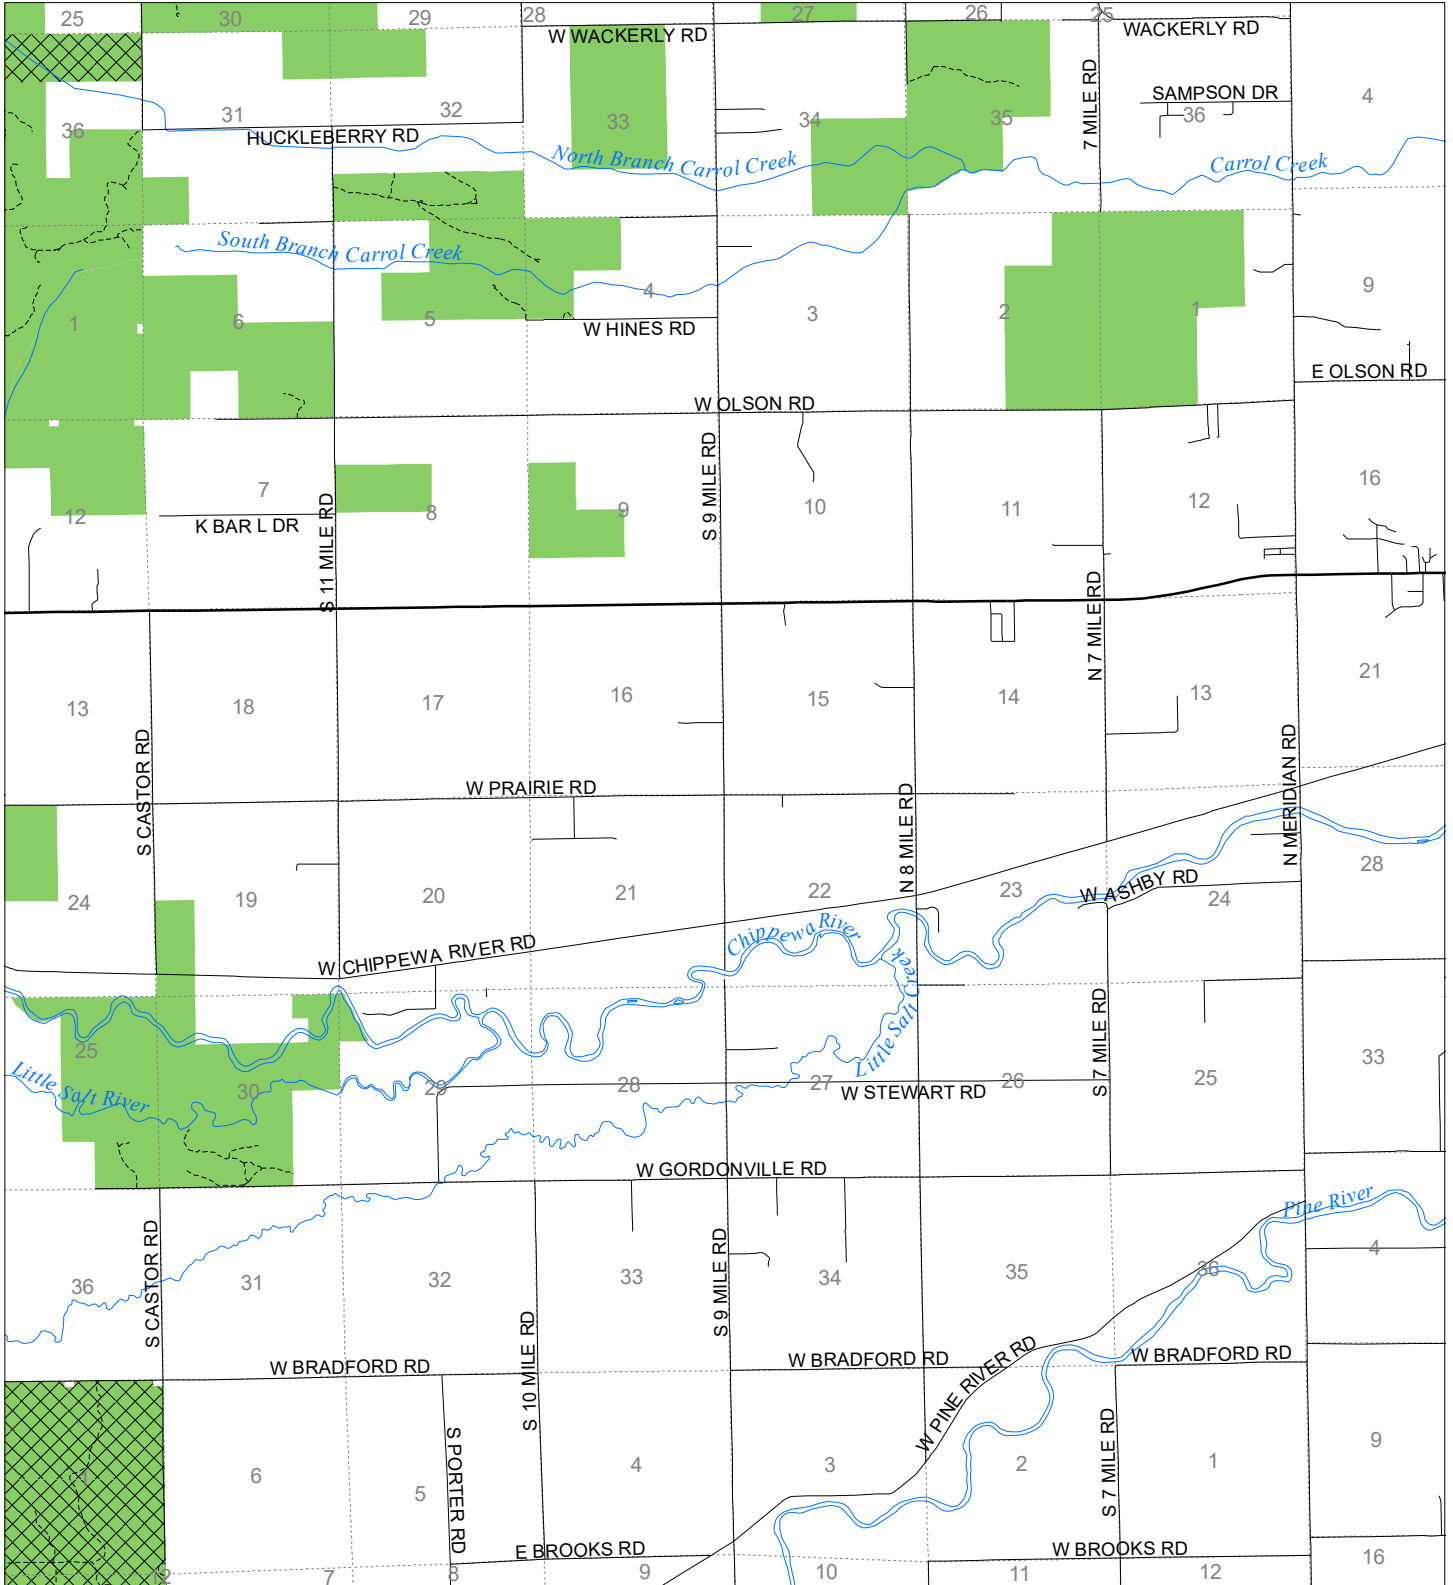

Fuelwood Collection Midland County T14N,R01W

- State land open to fuelwood collection
- State land closed to fuelwood collection

Effective: April 1, 2020

Date: 03/20/2020