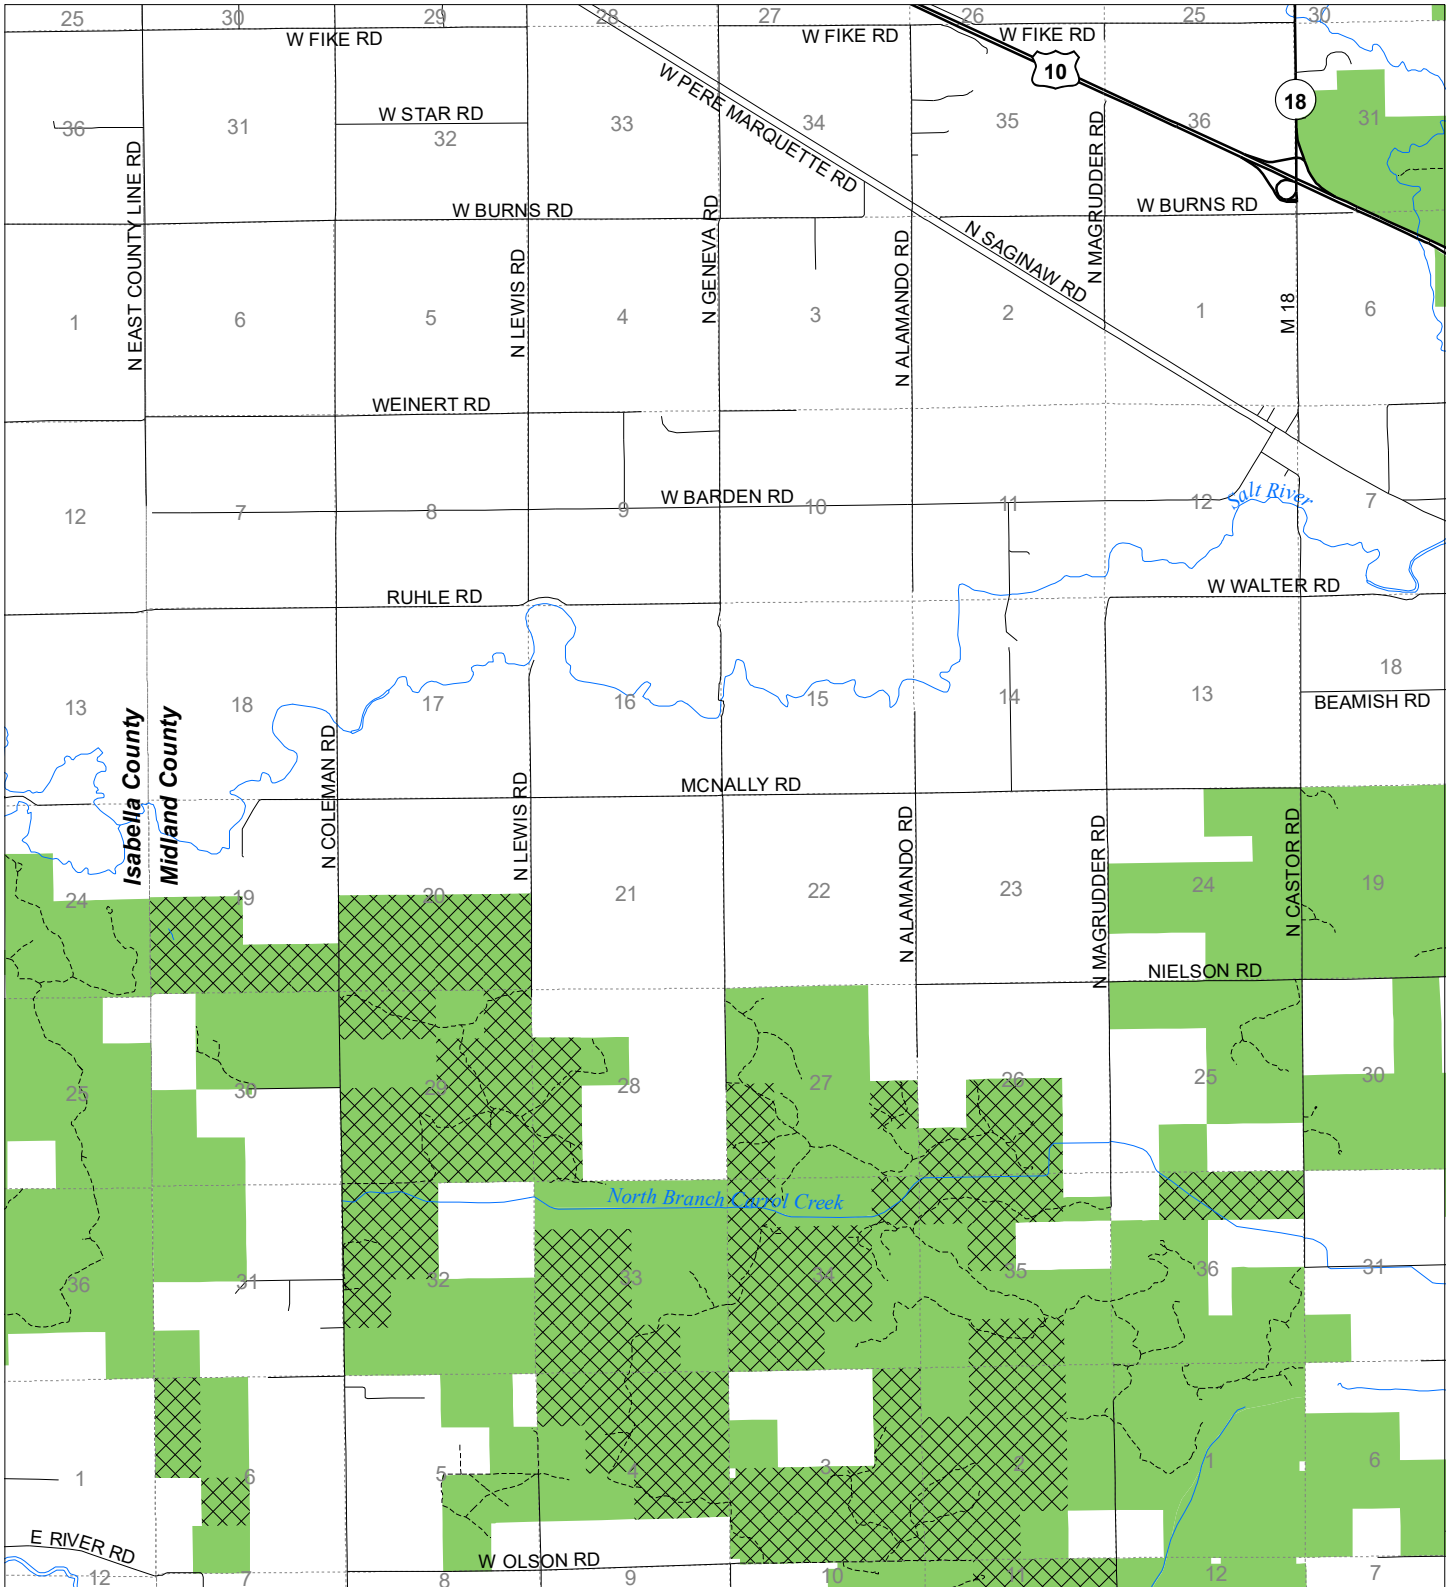

# Fuelwood Collection Midland County T15N,R02W

- State land open to fuelwood collection
- State land closed to fuelwood collection

Effective: April 1, 2020

Date: 03/20/2020