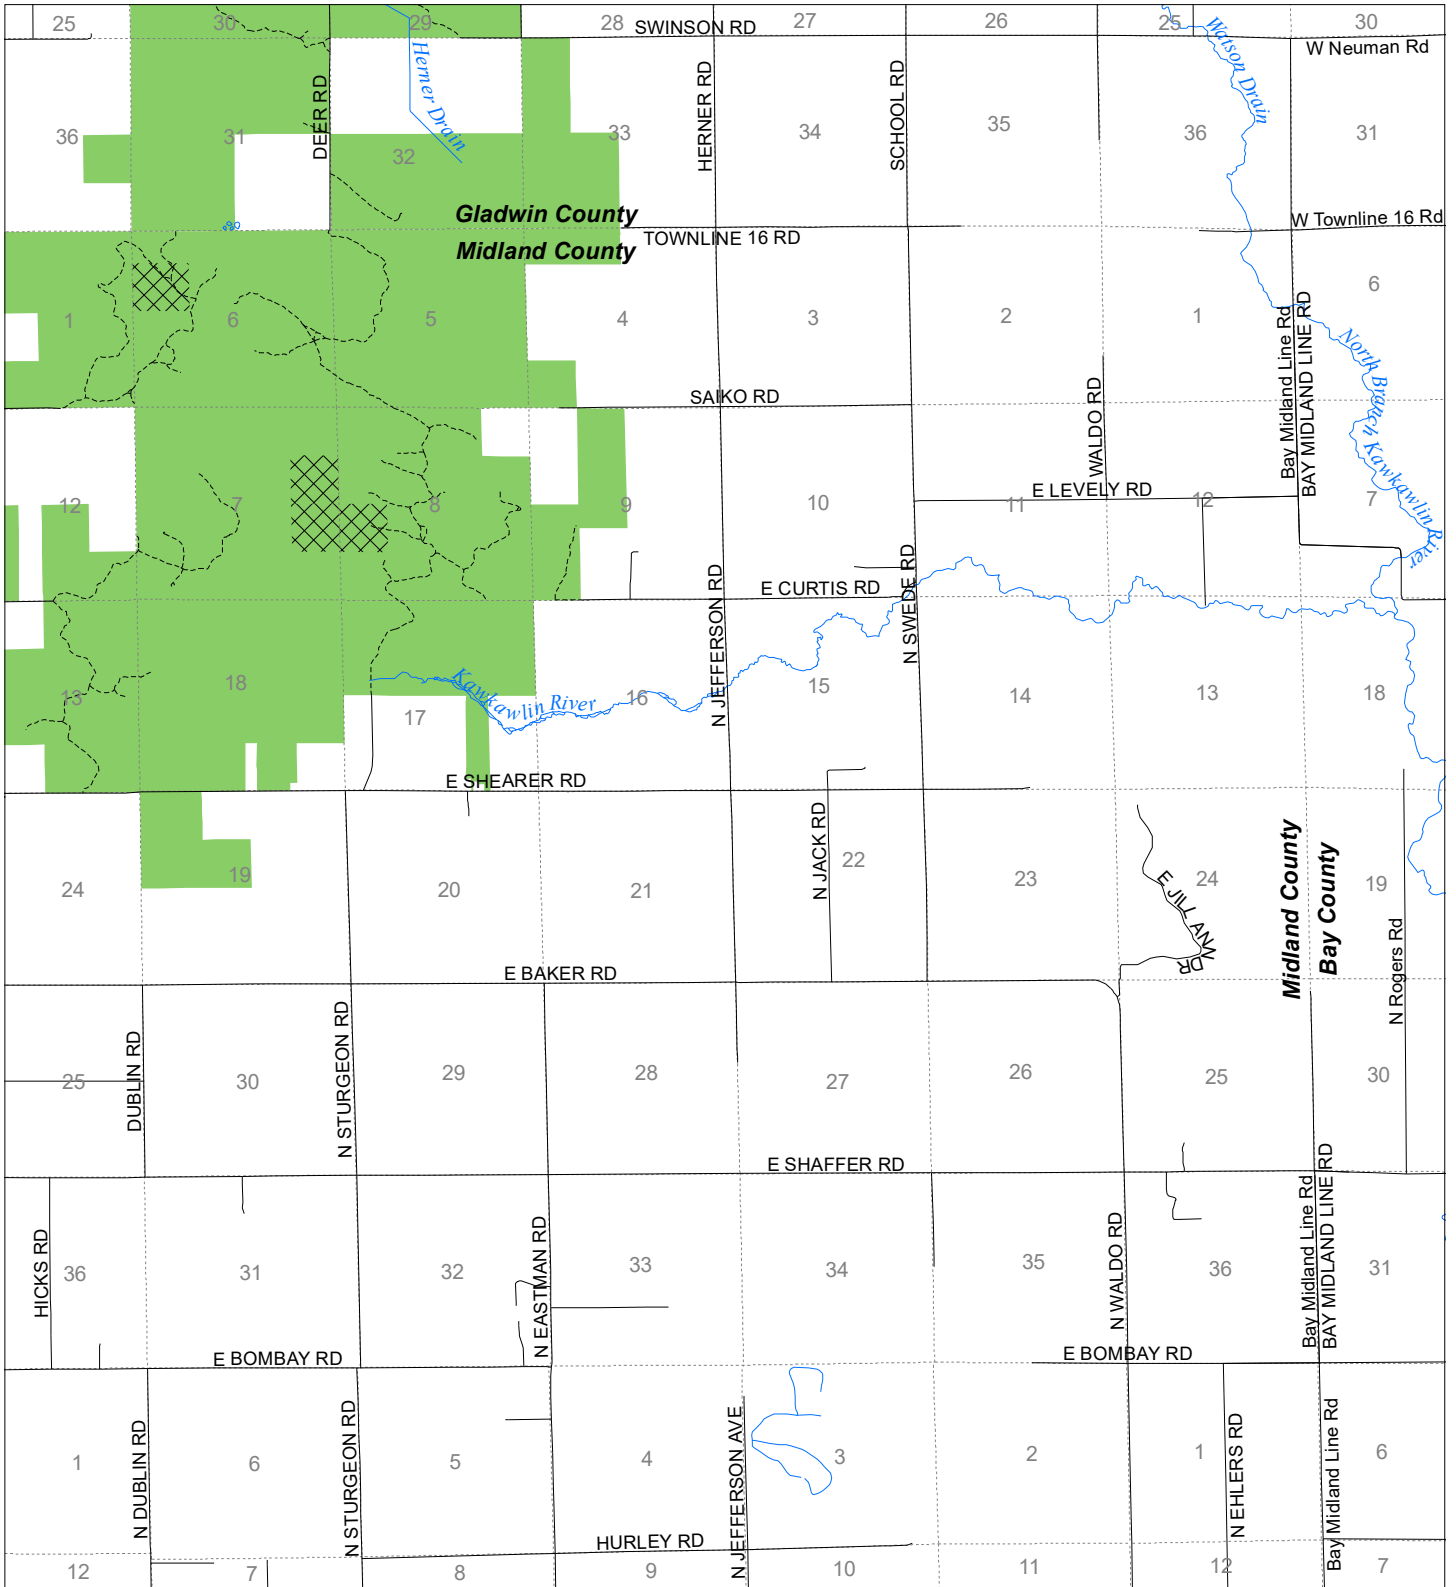

Fuelwood Collection Midland County T16N,R02E

- State land open to fuelwood collection
- State land closed to fuelwood collection

Effective: April 1, 2020