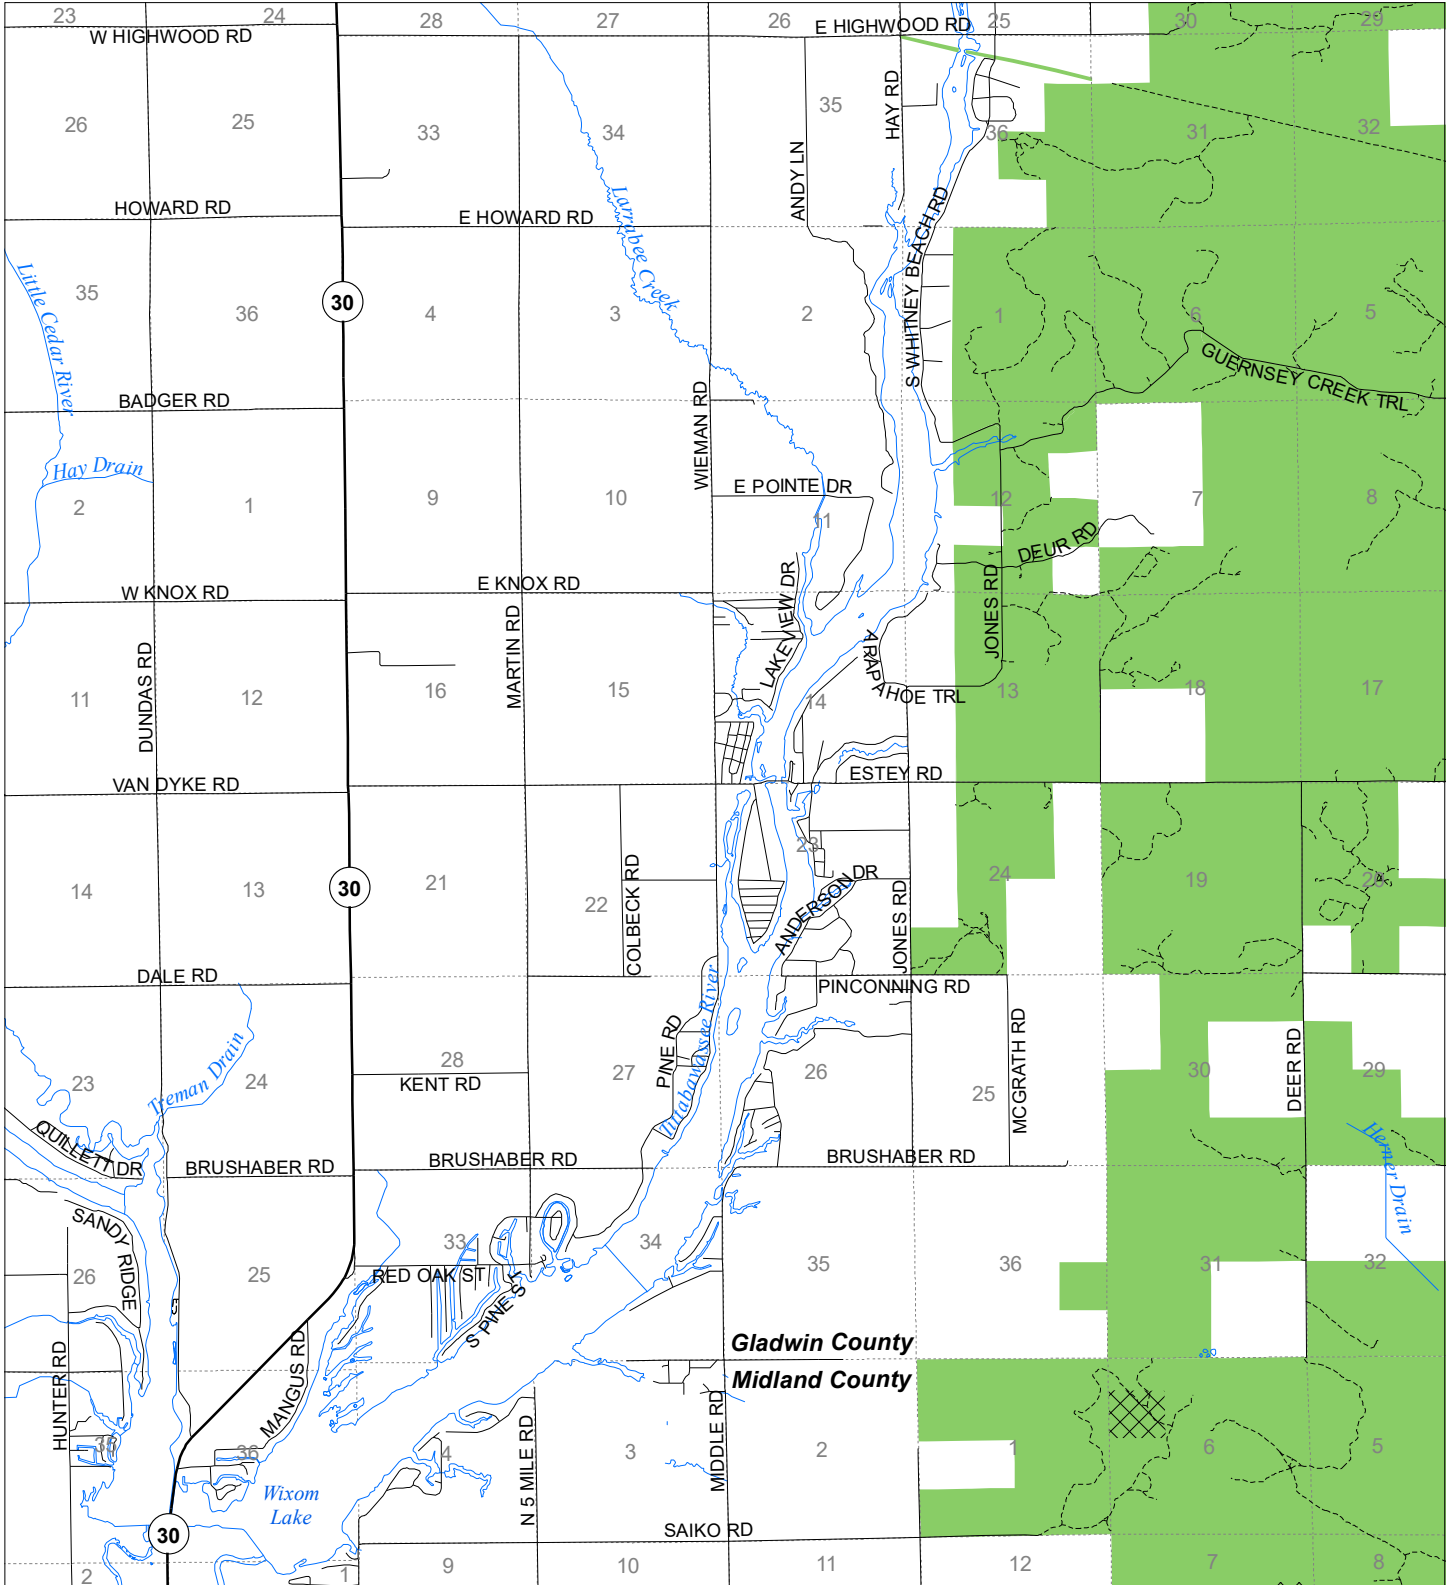

# Fuelwood Collection Gladwin County T17N,R01E

- State land open to fuelwood collection
- State land closed to fuelwood collection

Effective: April 1, 2020