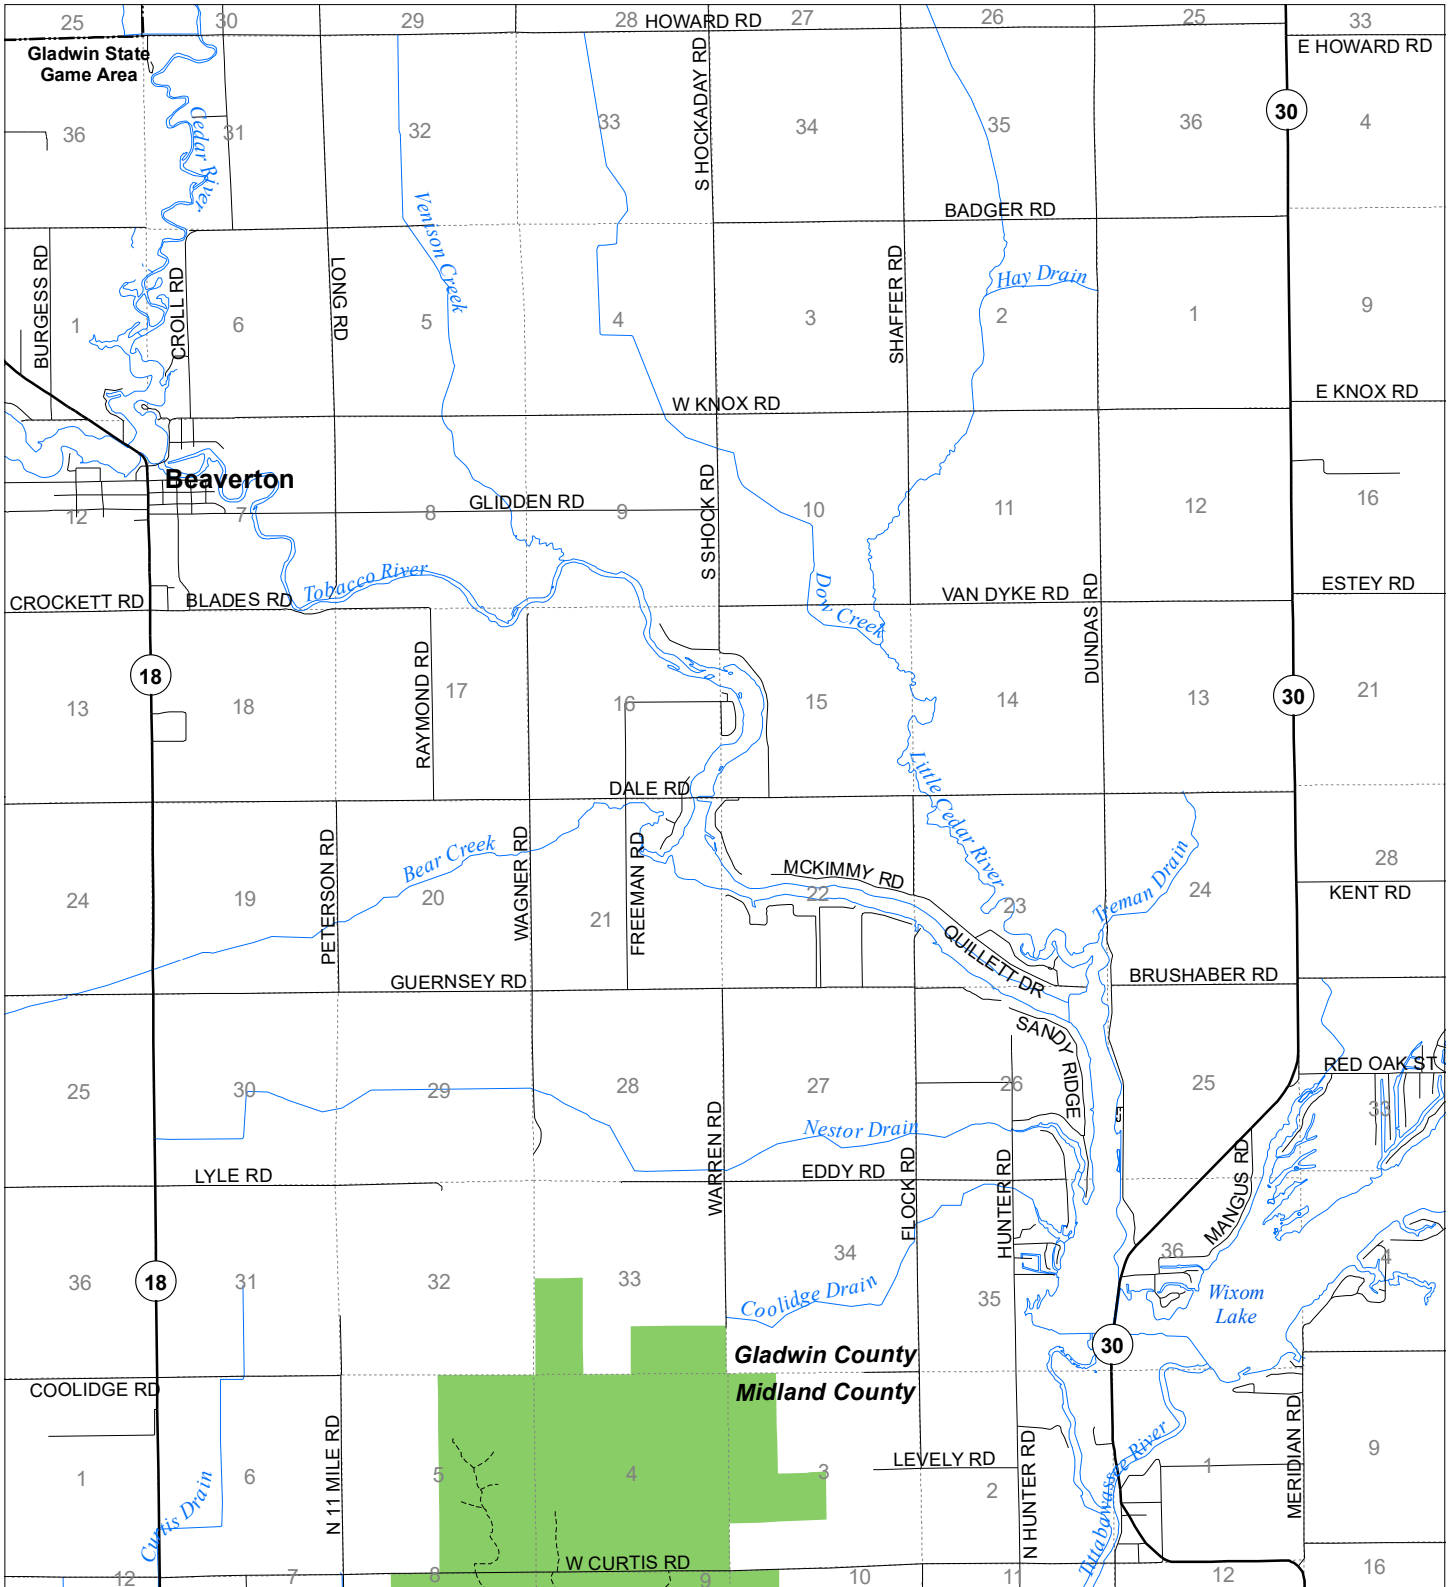

Fuelwood Collection Gladwin County T17N,R01W

- State land open to fuelwood collection
- State land closed to fuelwood collection

Effective: April 1, 2020