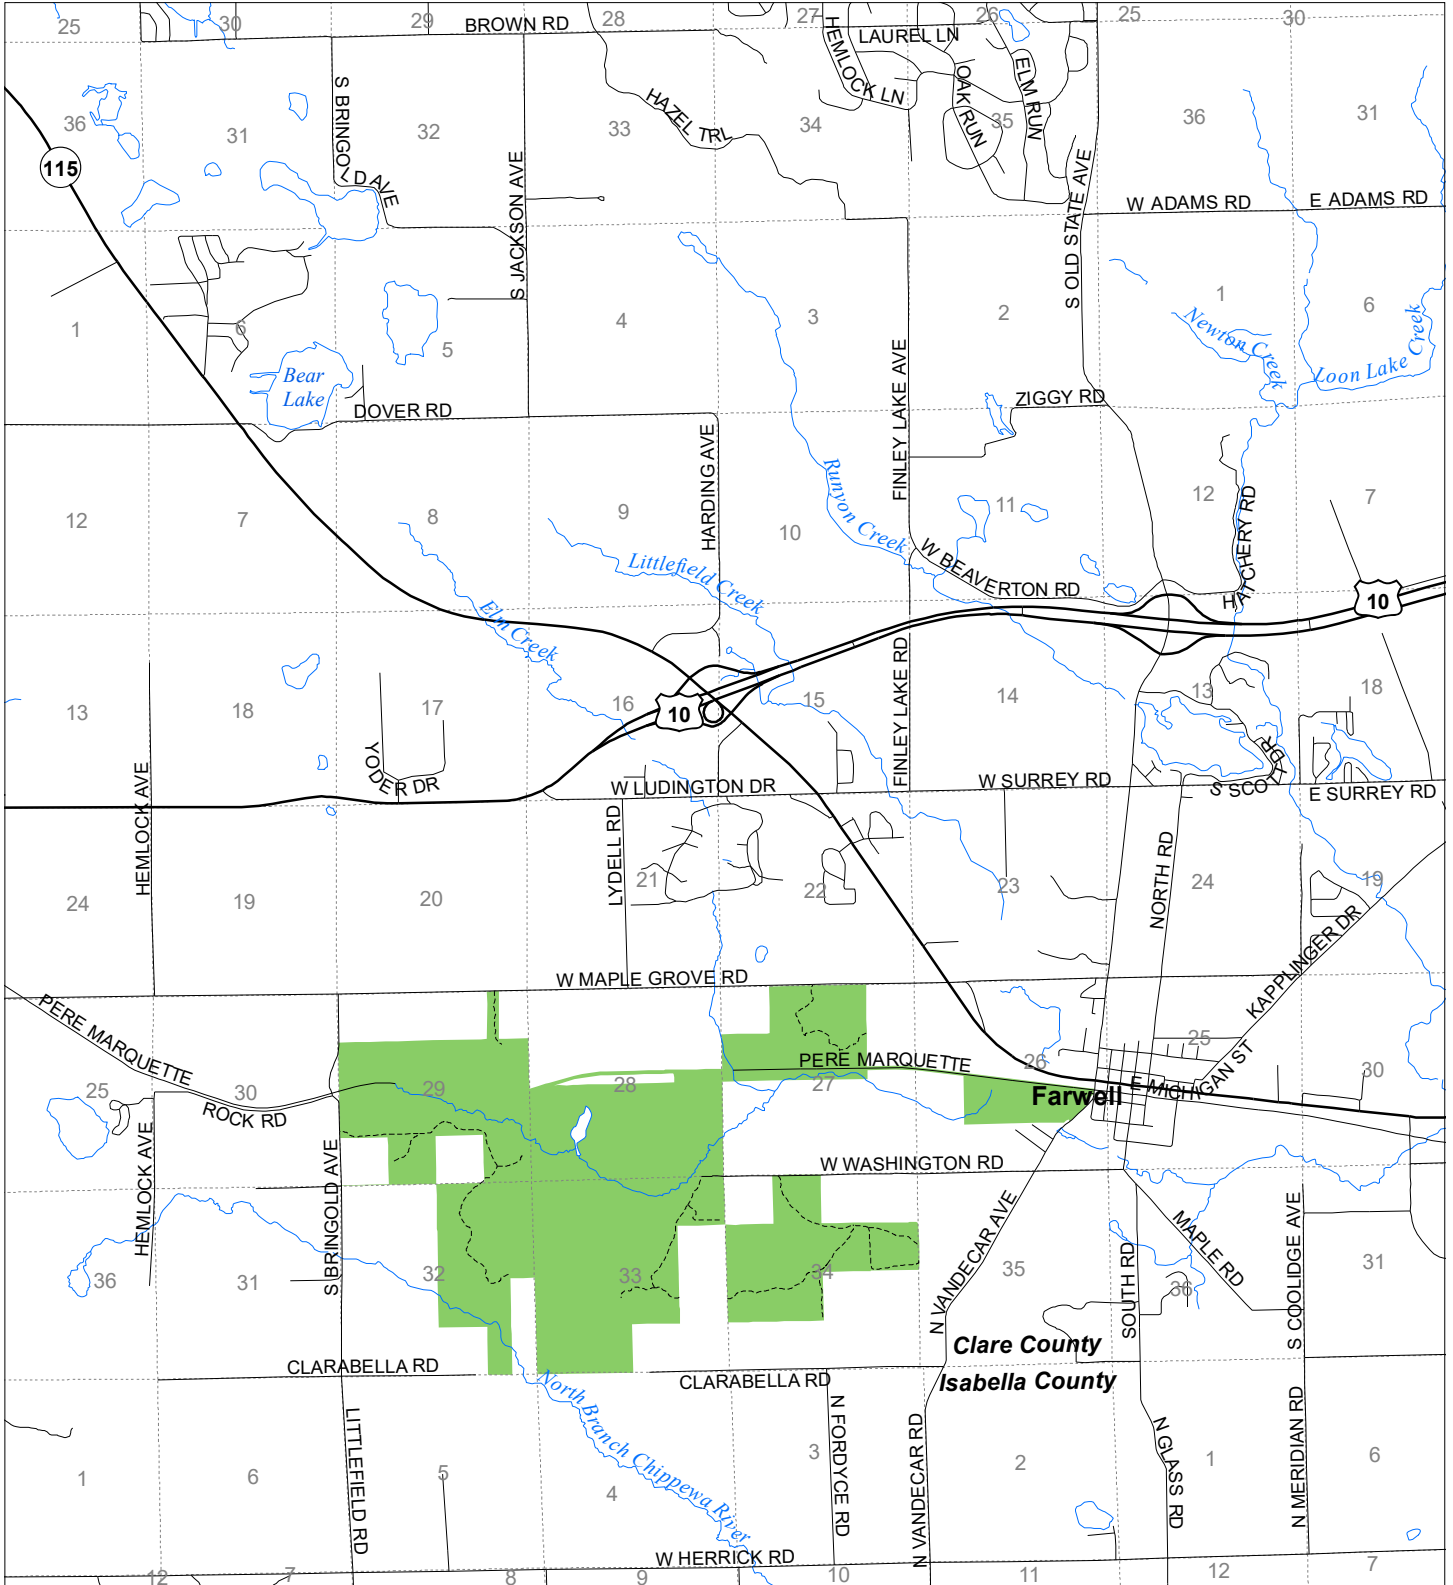

Fuelwood Collection Clare County T17N,R05W

- State land open to fuelwood collection
- State land closed to fuelwood collection

Effective: April 1, 2020