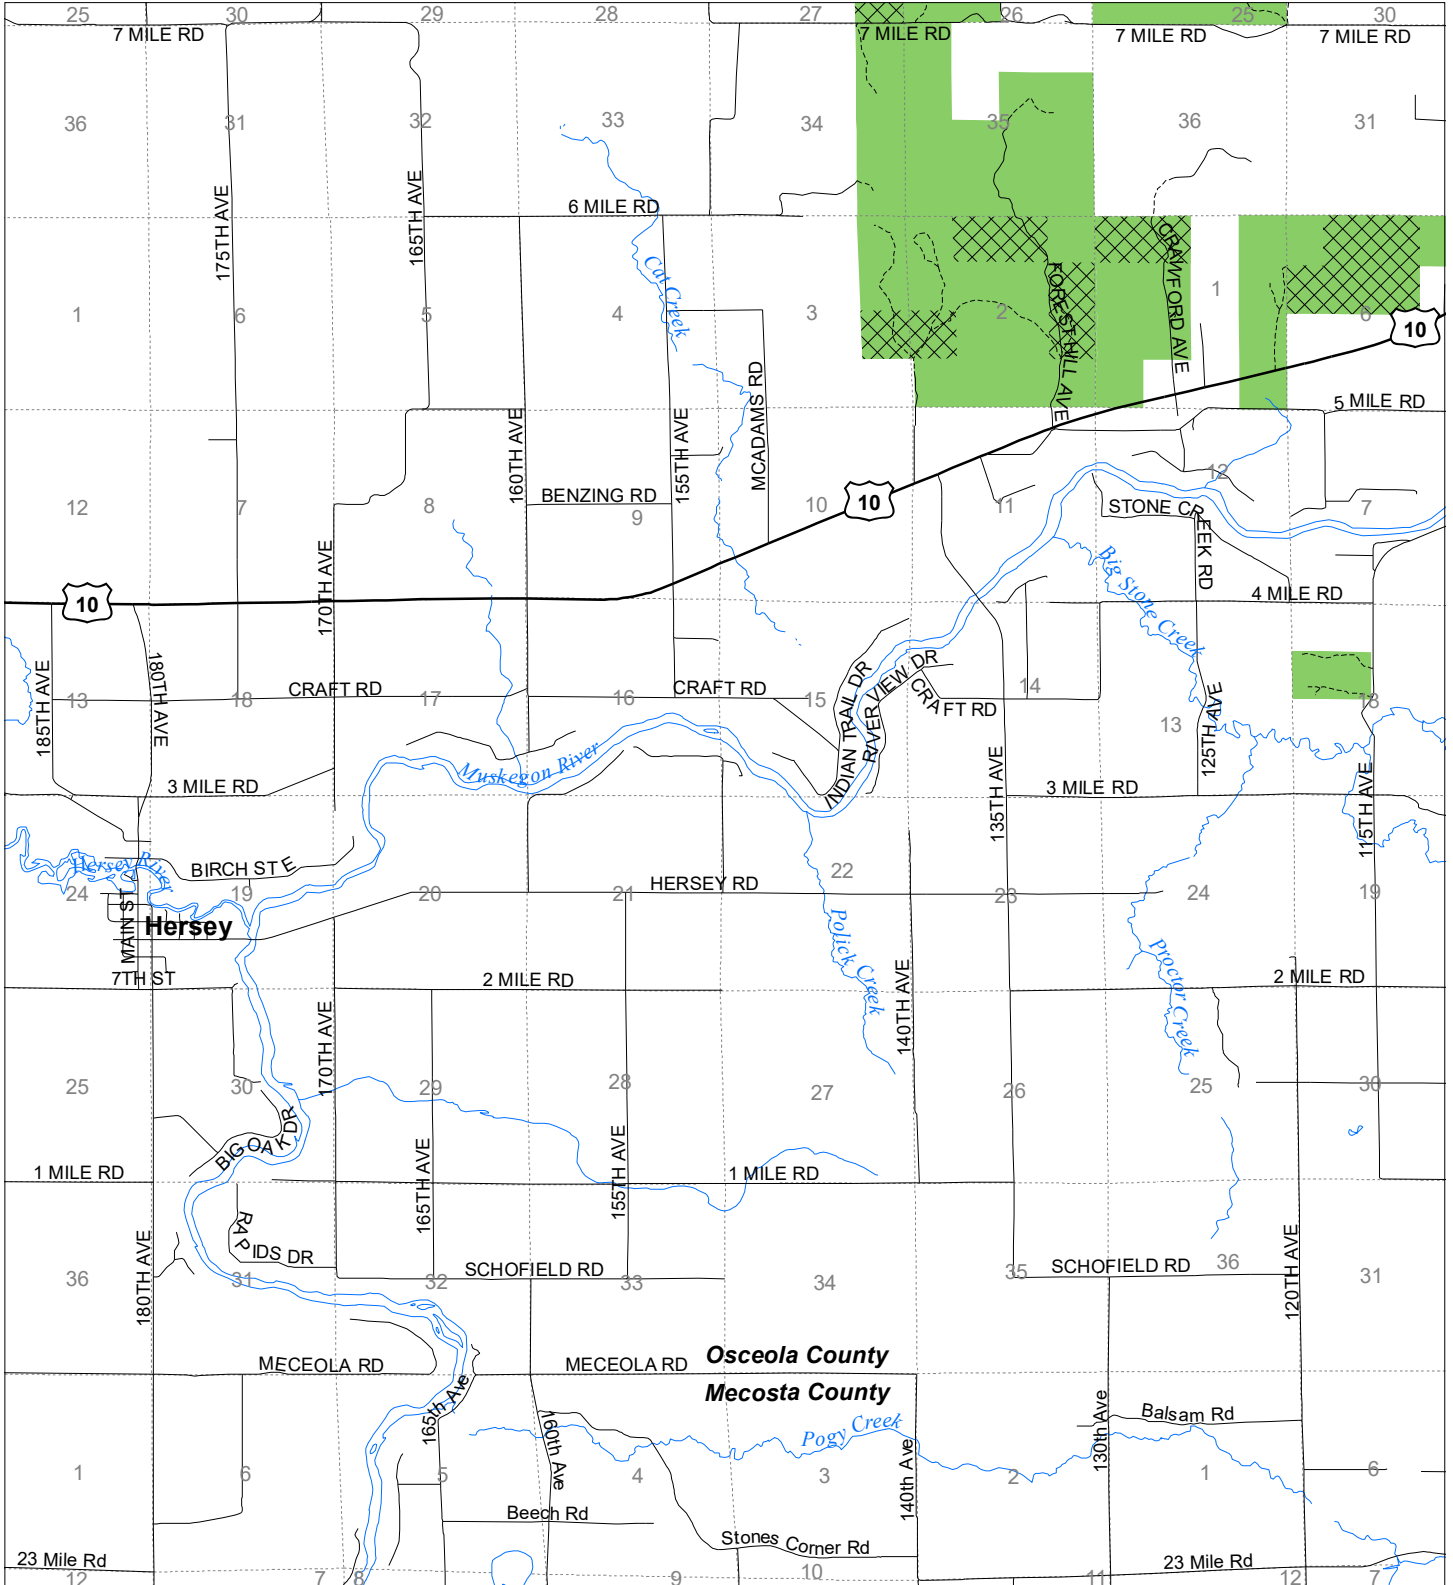

Fuelwood Collection Osceola County T17N,R09W

- State land open to fuelwood collection
- State land closed to fuelwood collection

Effective: April 1, 2020

Date: 03/23/2020