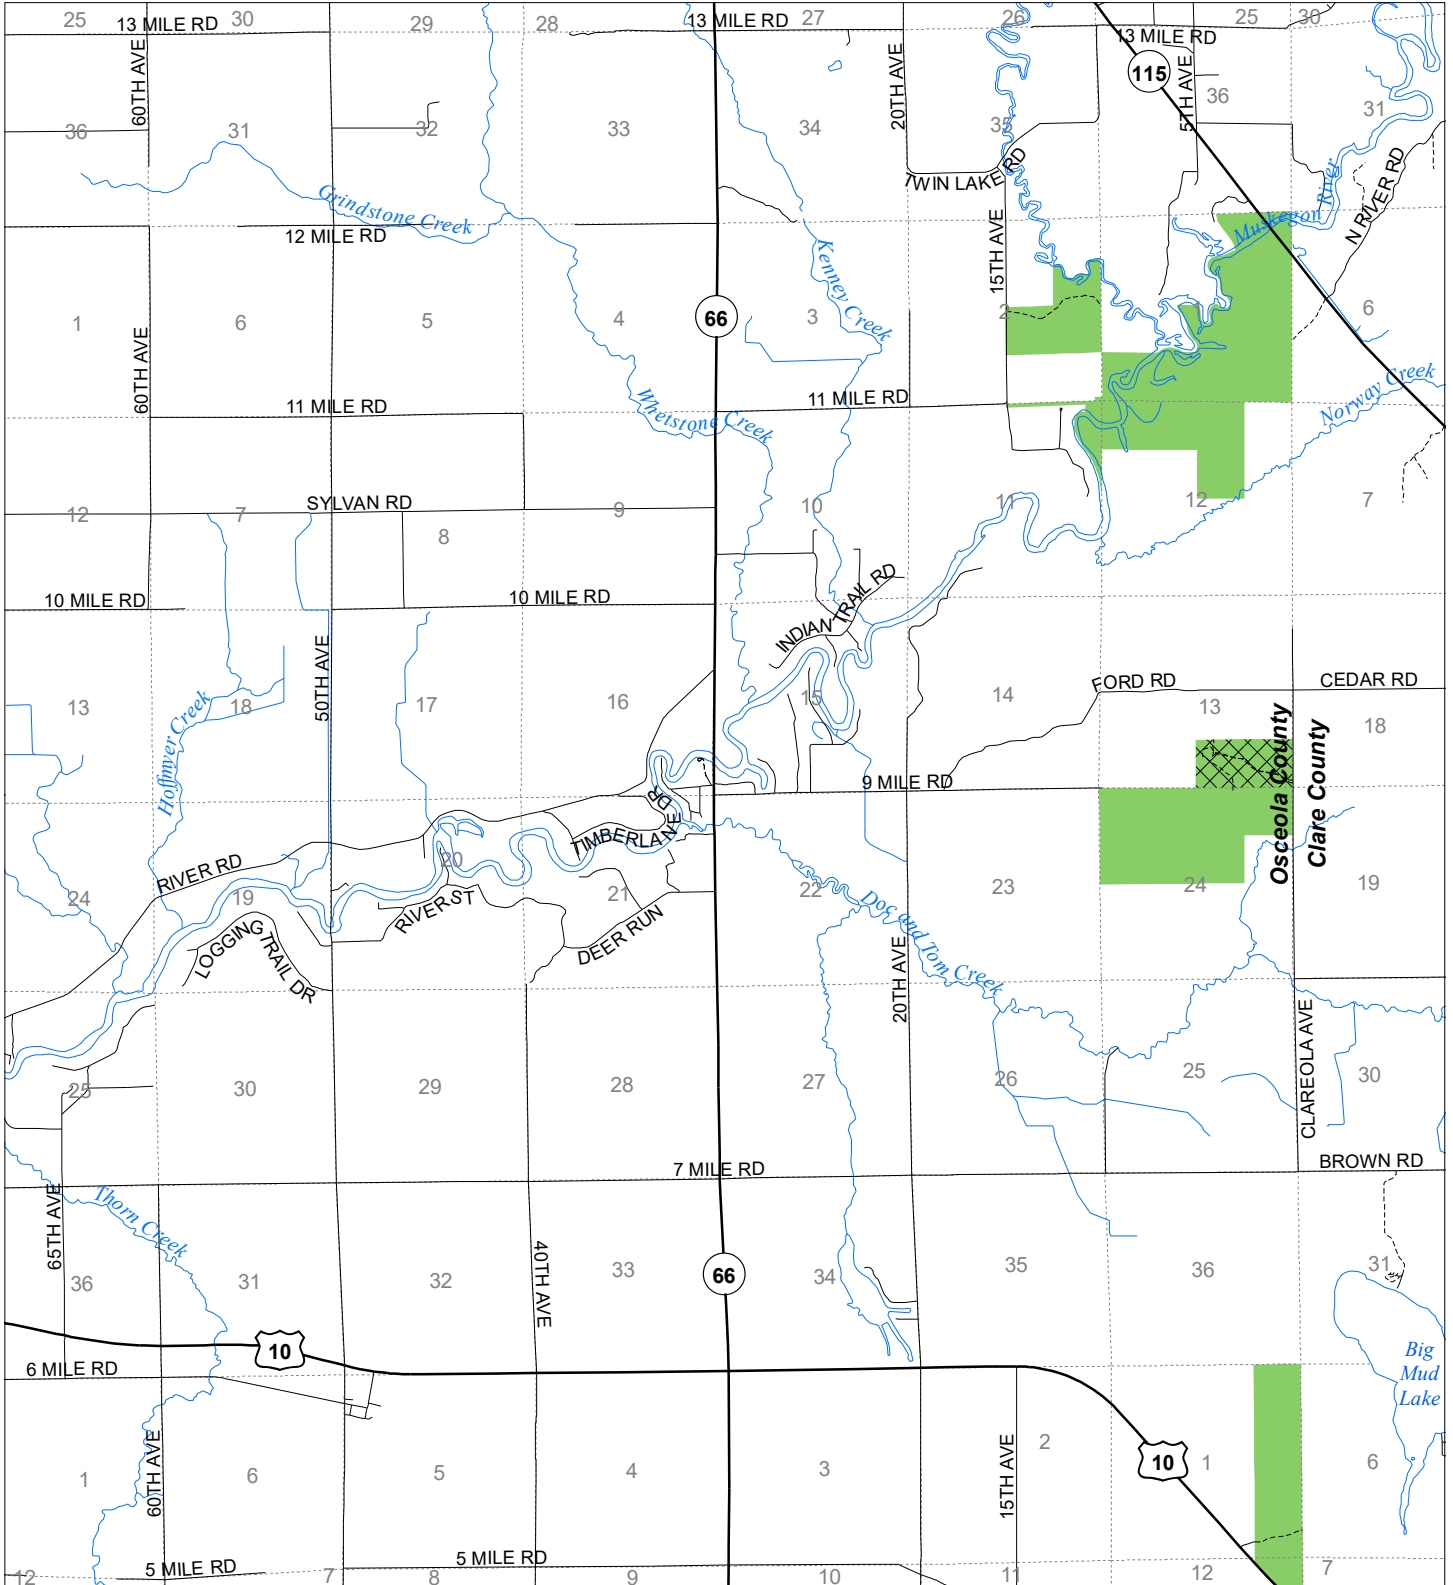

# Fuelwood Collection Osceola County T18N,R07W

- State land open to fuelwood collection
- State land closed to fuelwood collection

Effective: April 1, 2020

Date: 03/23/2020