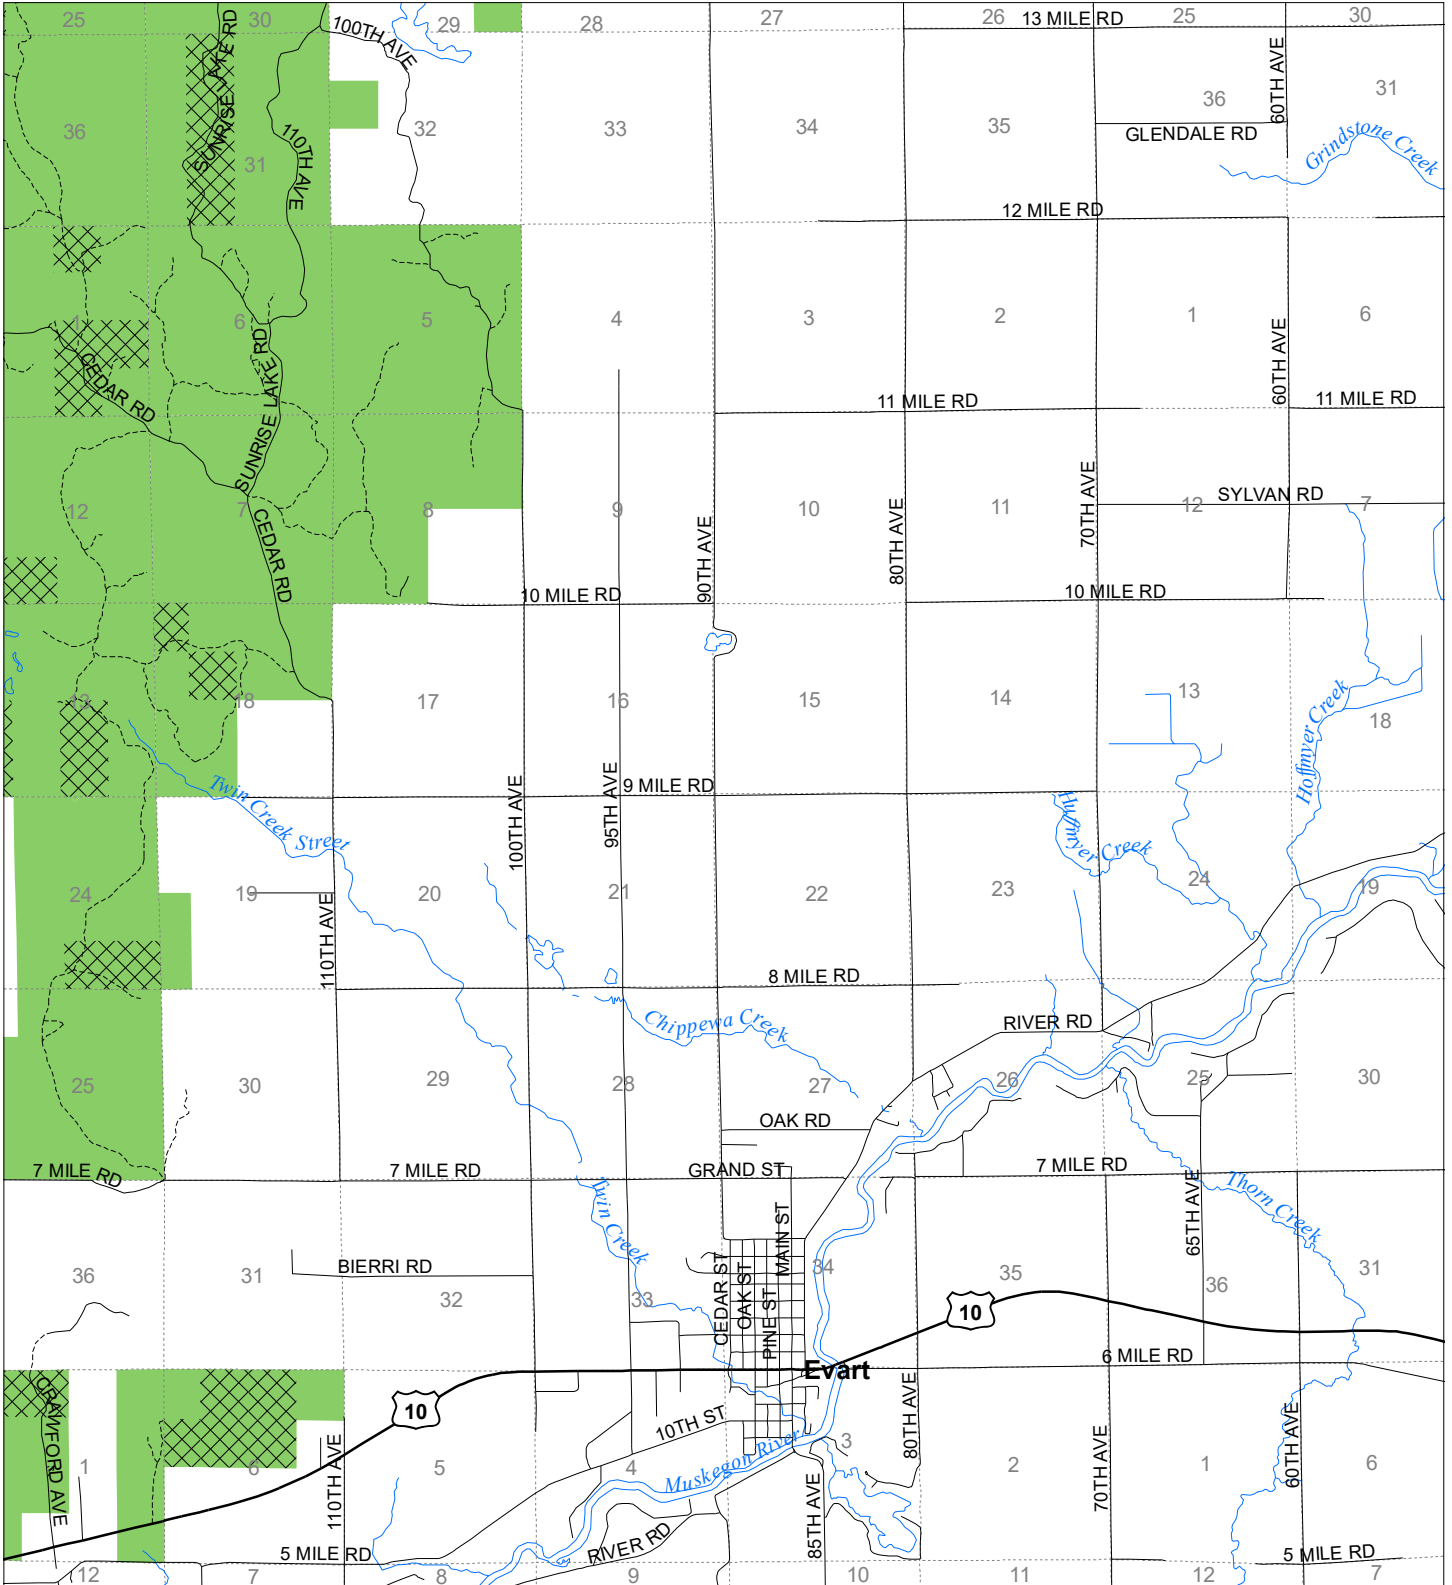

Fuelwood Collection Osceola County T18N,R08W

- State land open to fuelwood collection
- State land closed to fuelwood collection

Effective: April 1, 2020

Date: 03/23/2020