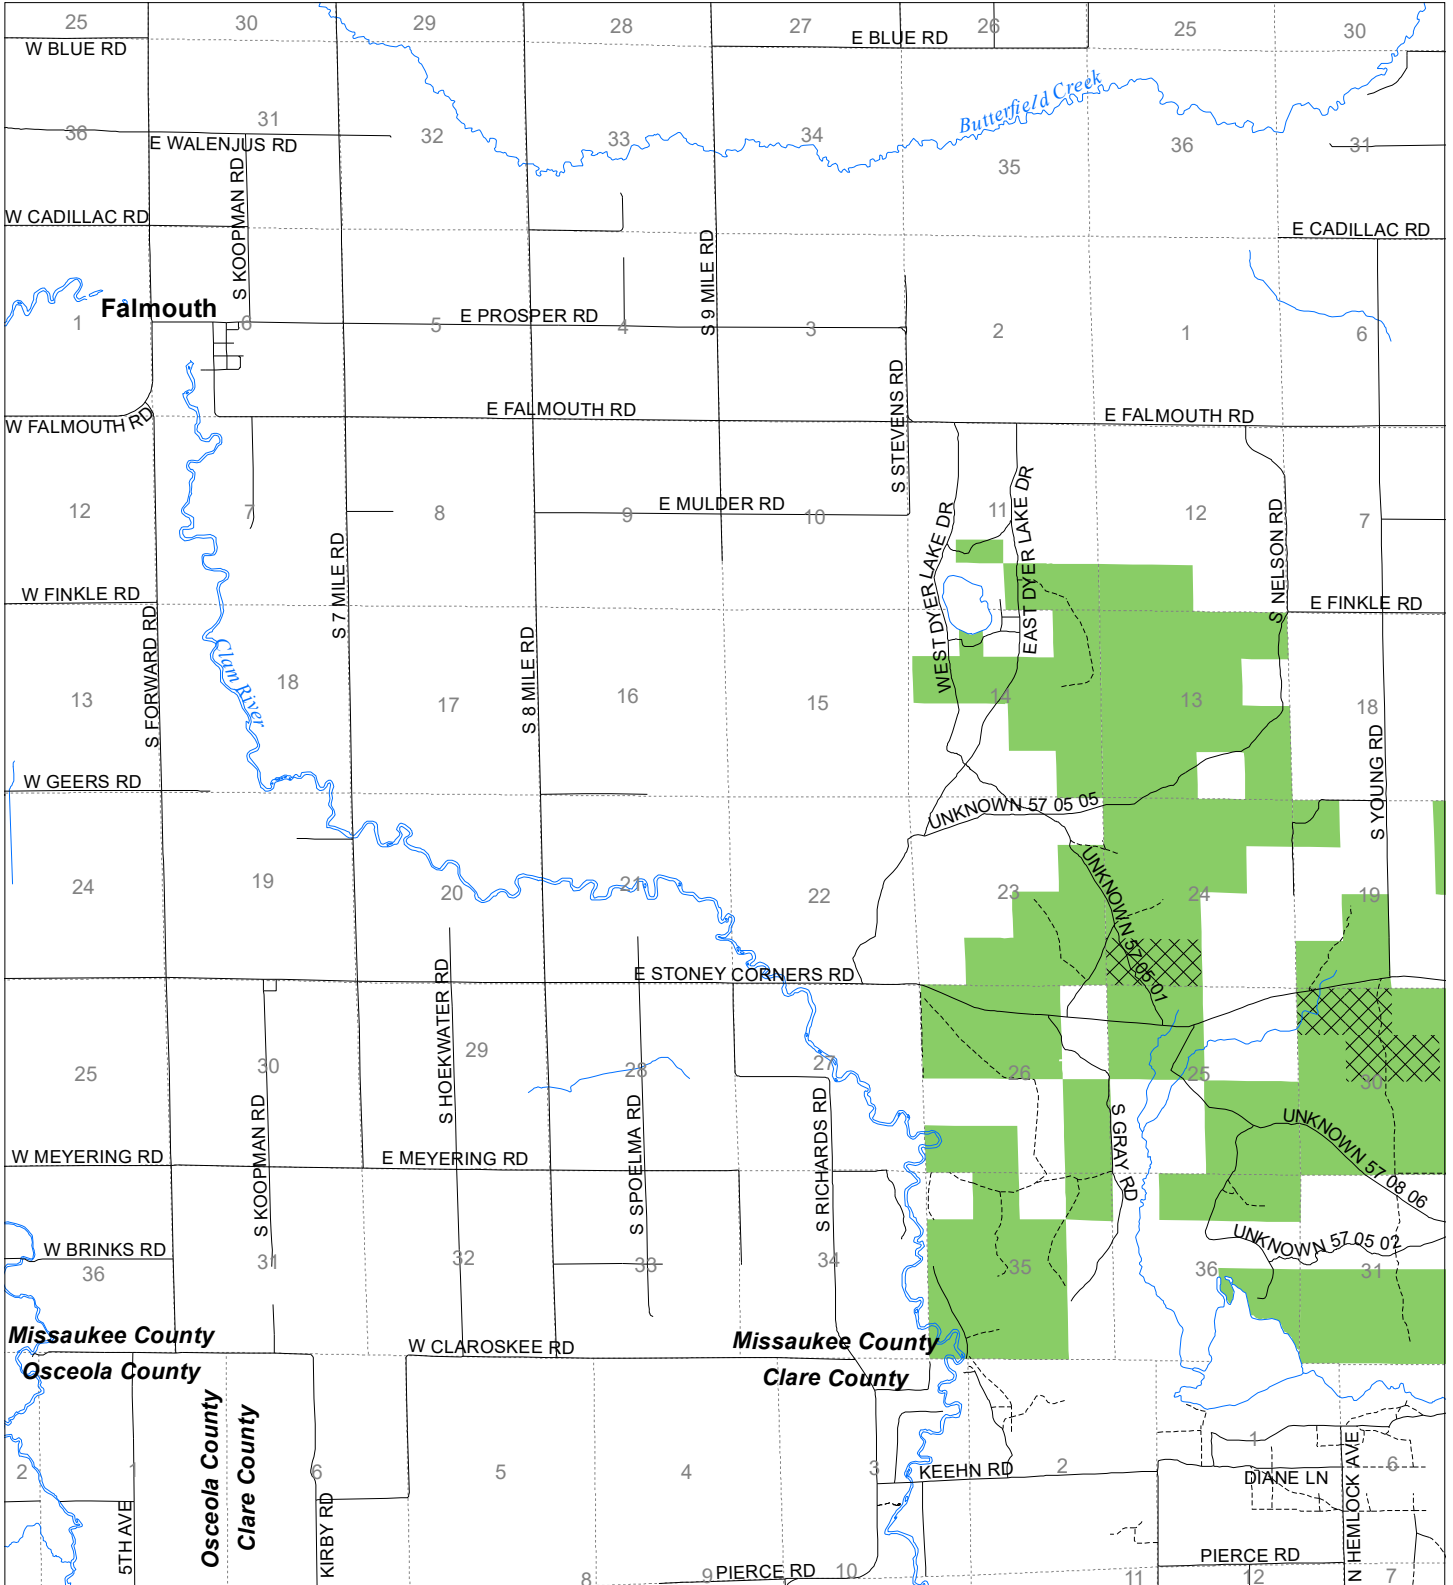

Fuelwood Collection Missaukee County T21N,R06W

- State land open to fuelwood collection
- State land closed to fuelwood collection

Effective: April 1, 2020