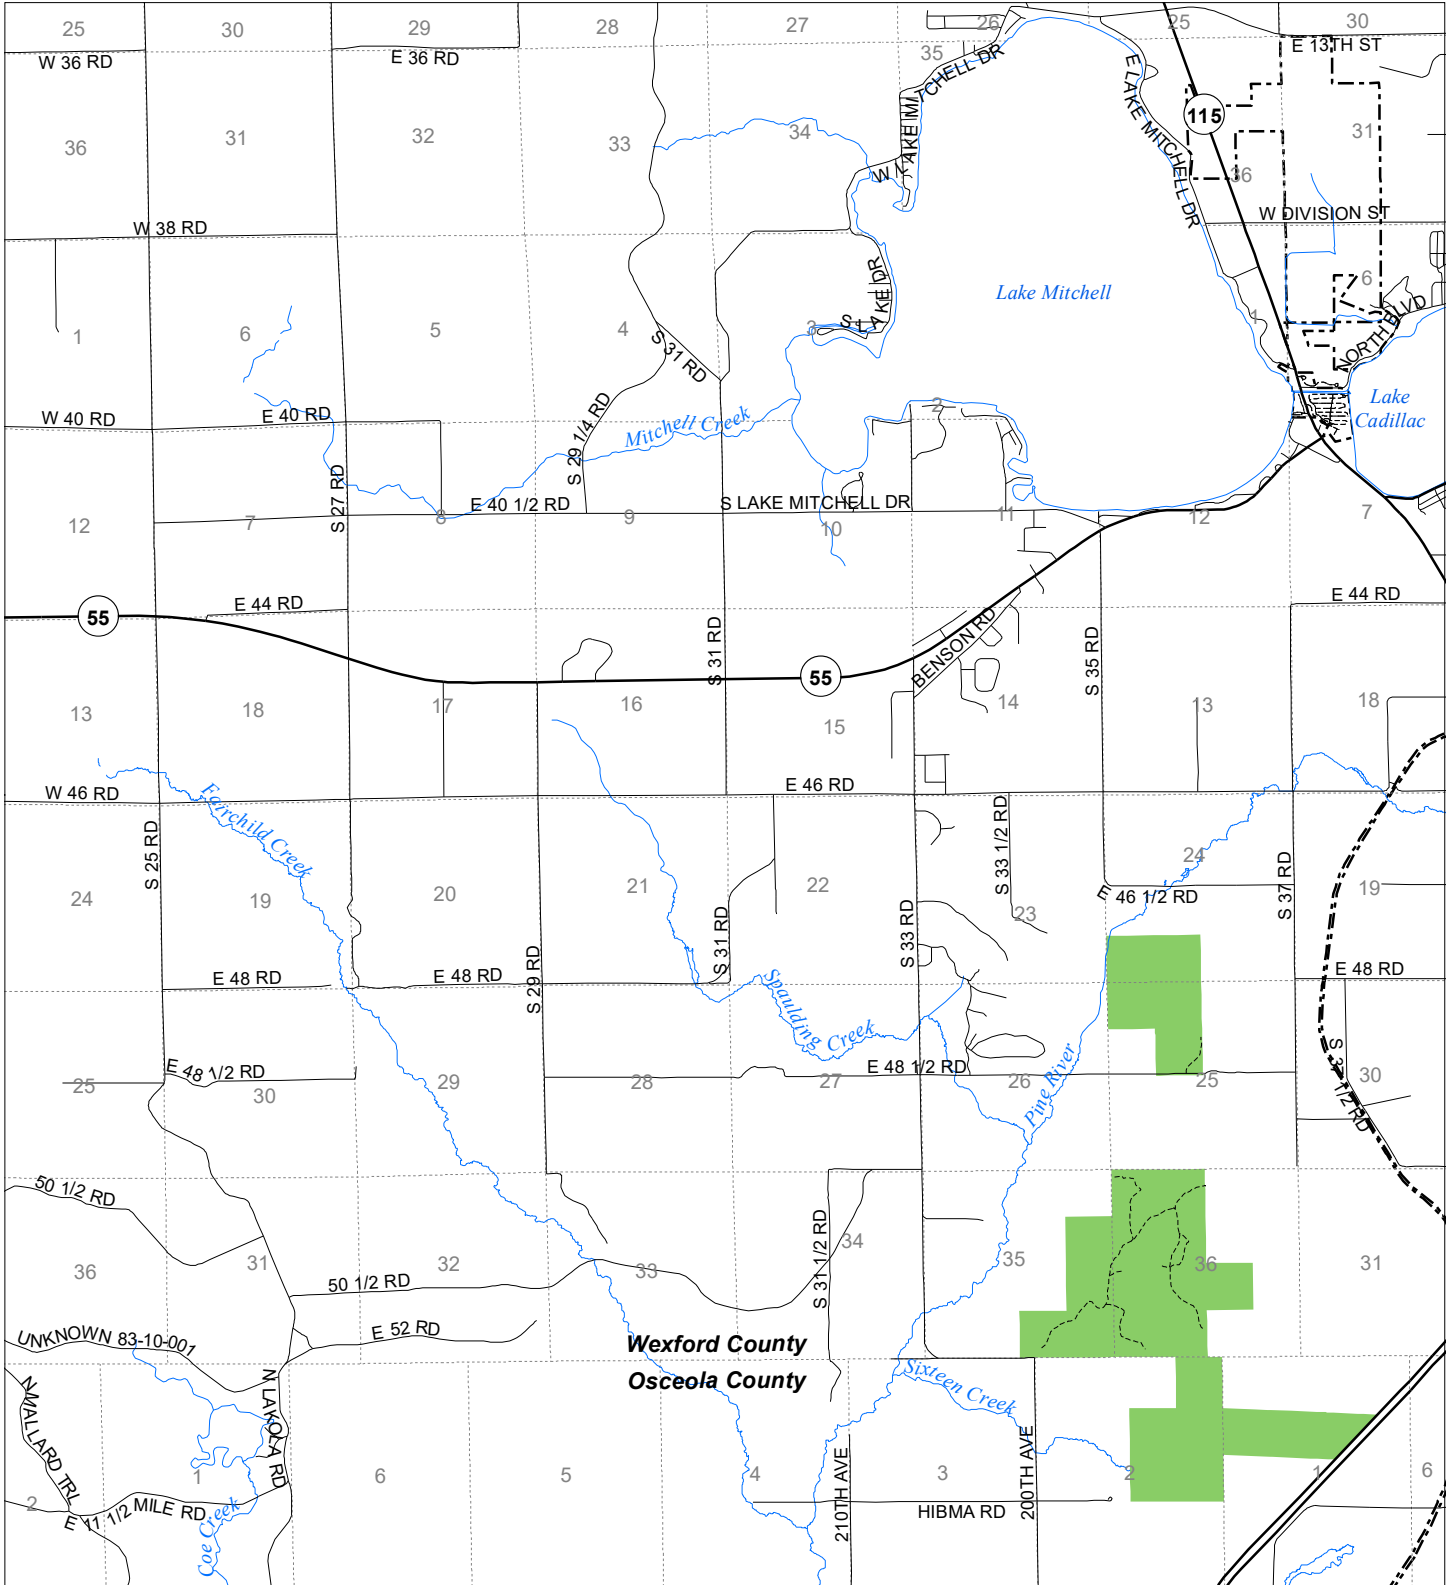

# Fuelwood Collection Wexford County T21N,R10W

- State land open to fuelwood collection
- State land closed to fuelwood collection

Effective: April 1, 2020