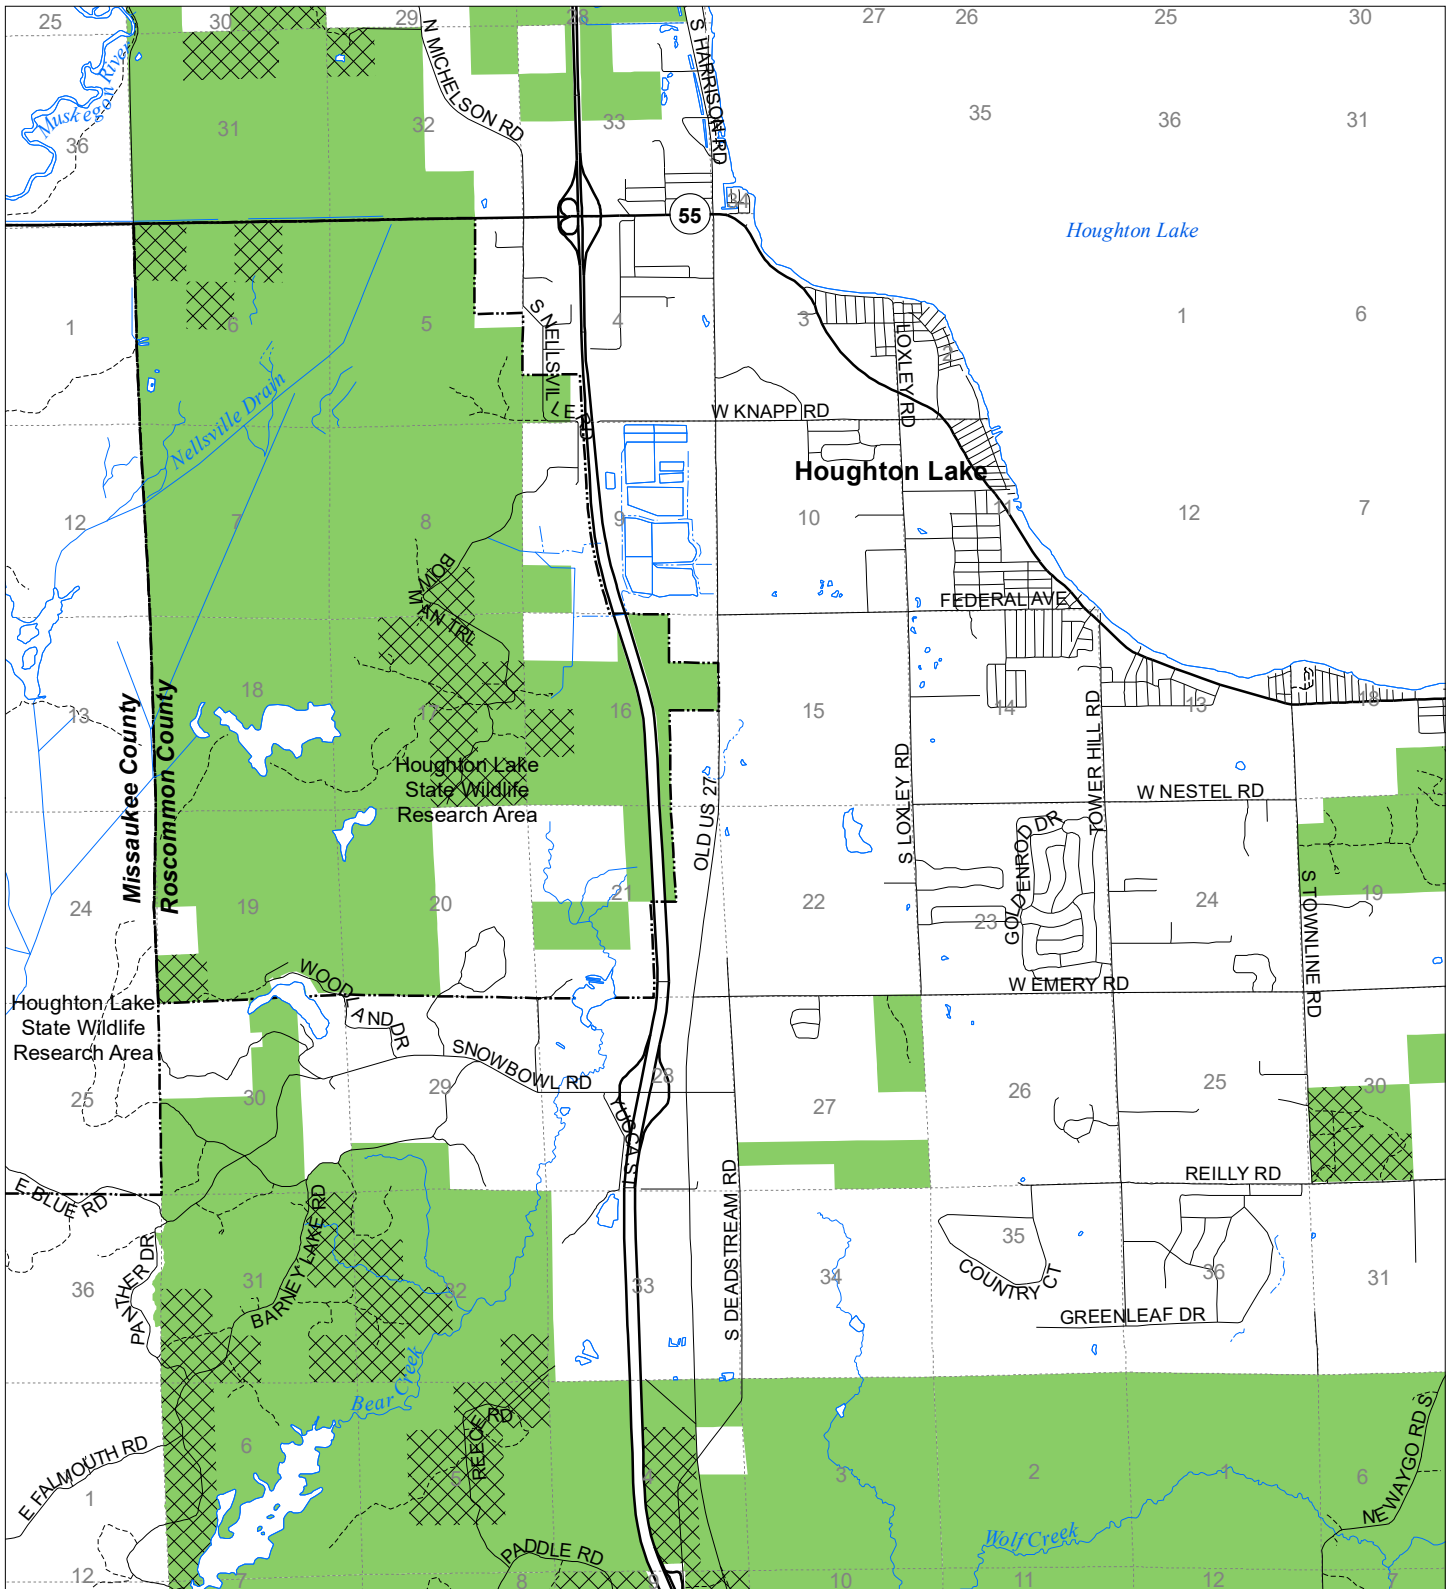

Fuelwood Collection Roscommon County T22N,R04W

- State land open to fuelwood collection
- State land closed to fuelwood collection

Effective: April 1, 2020