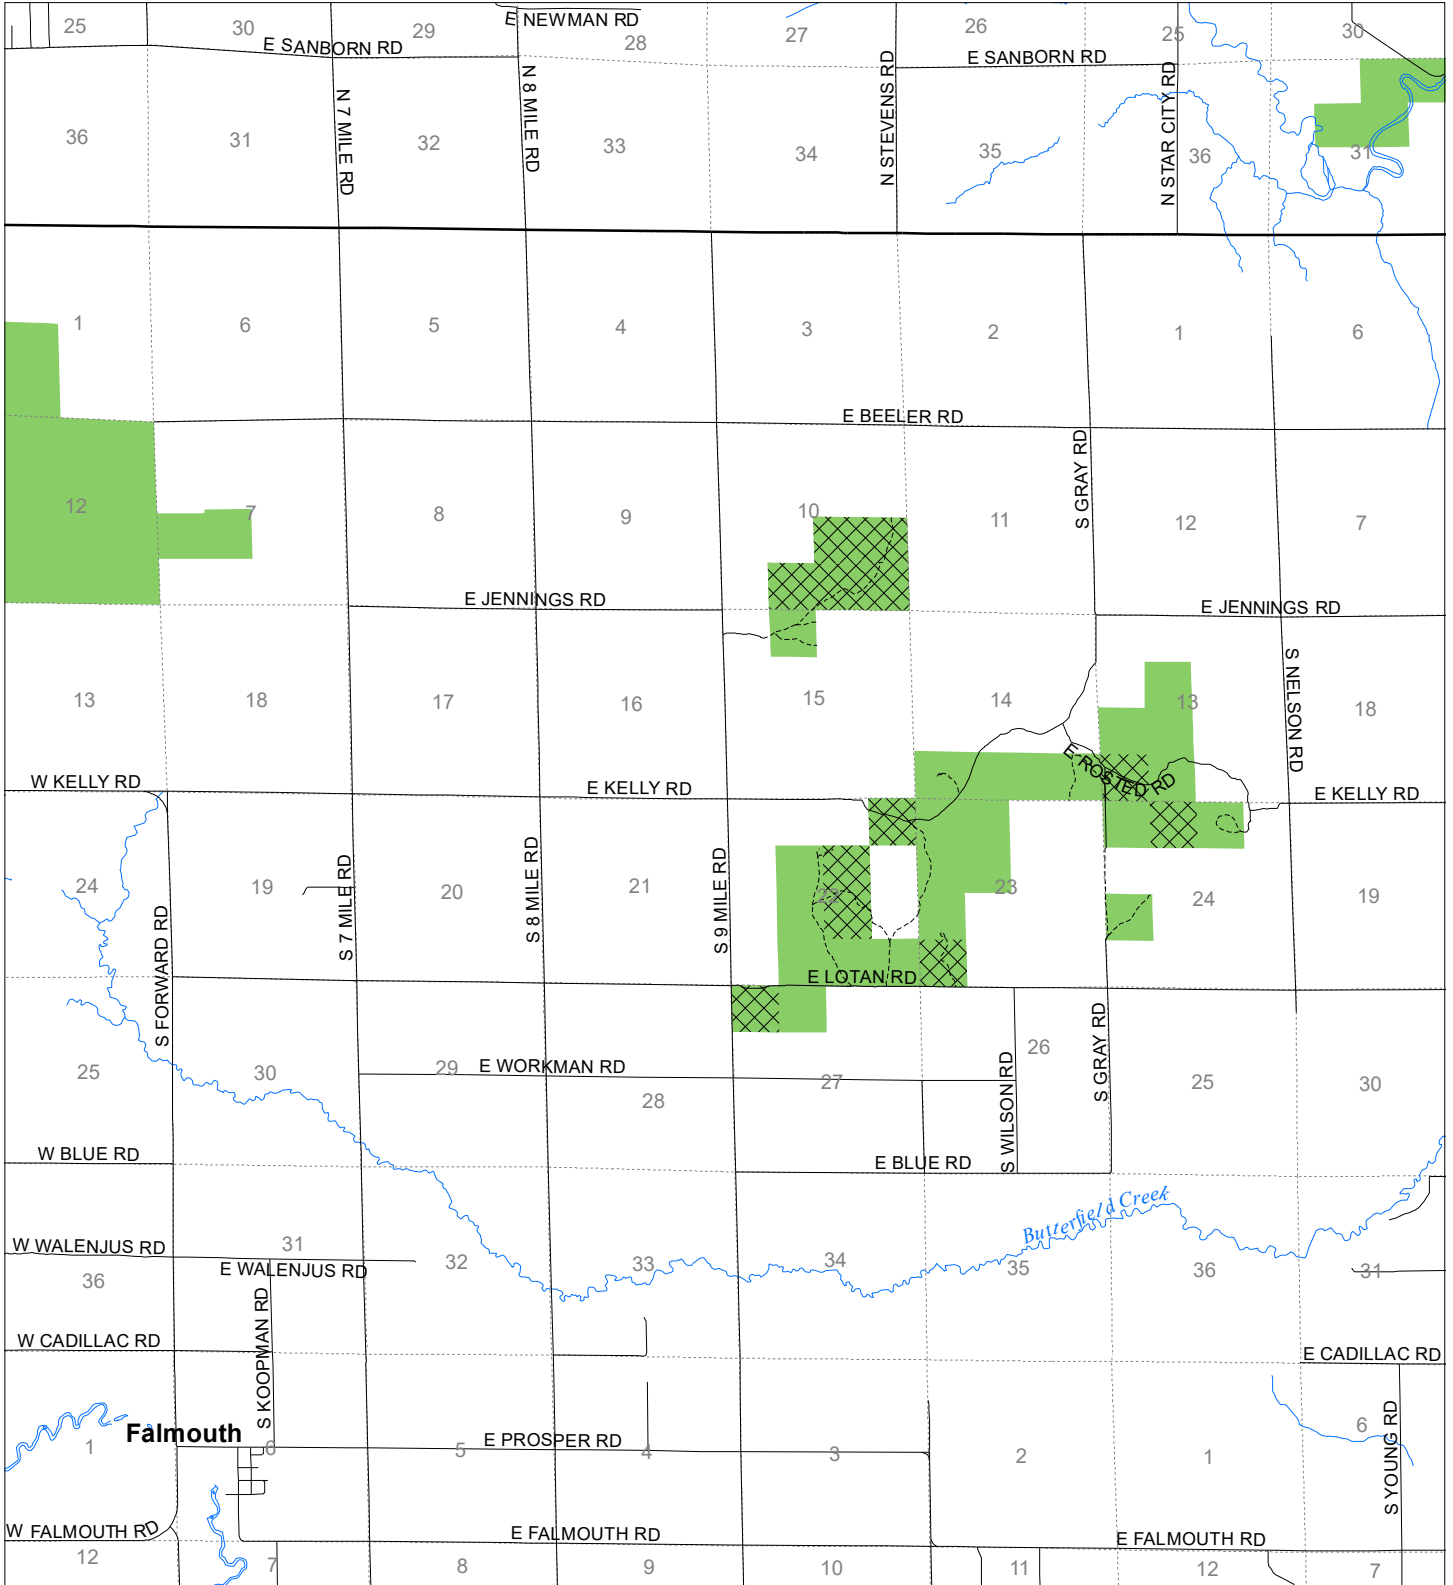

Fuelwood Collection Missaukee County T22N,R06W

- State land open to fuelwood collection
- State land closed to fuelwood collection

Effective: April 1, 2020

Date: 03/23/2020