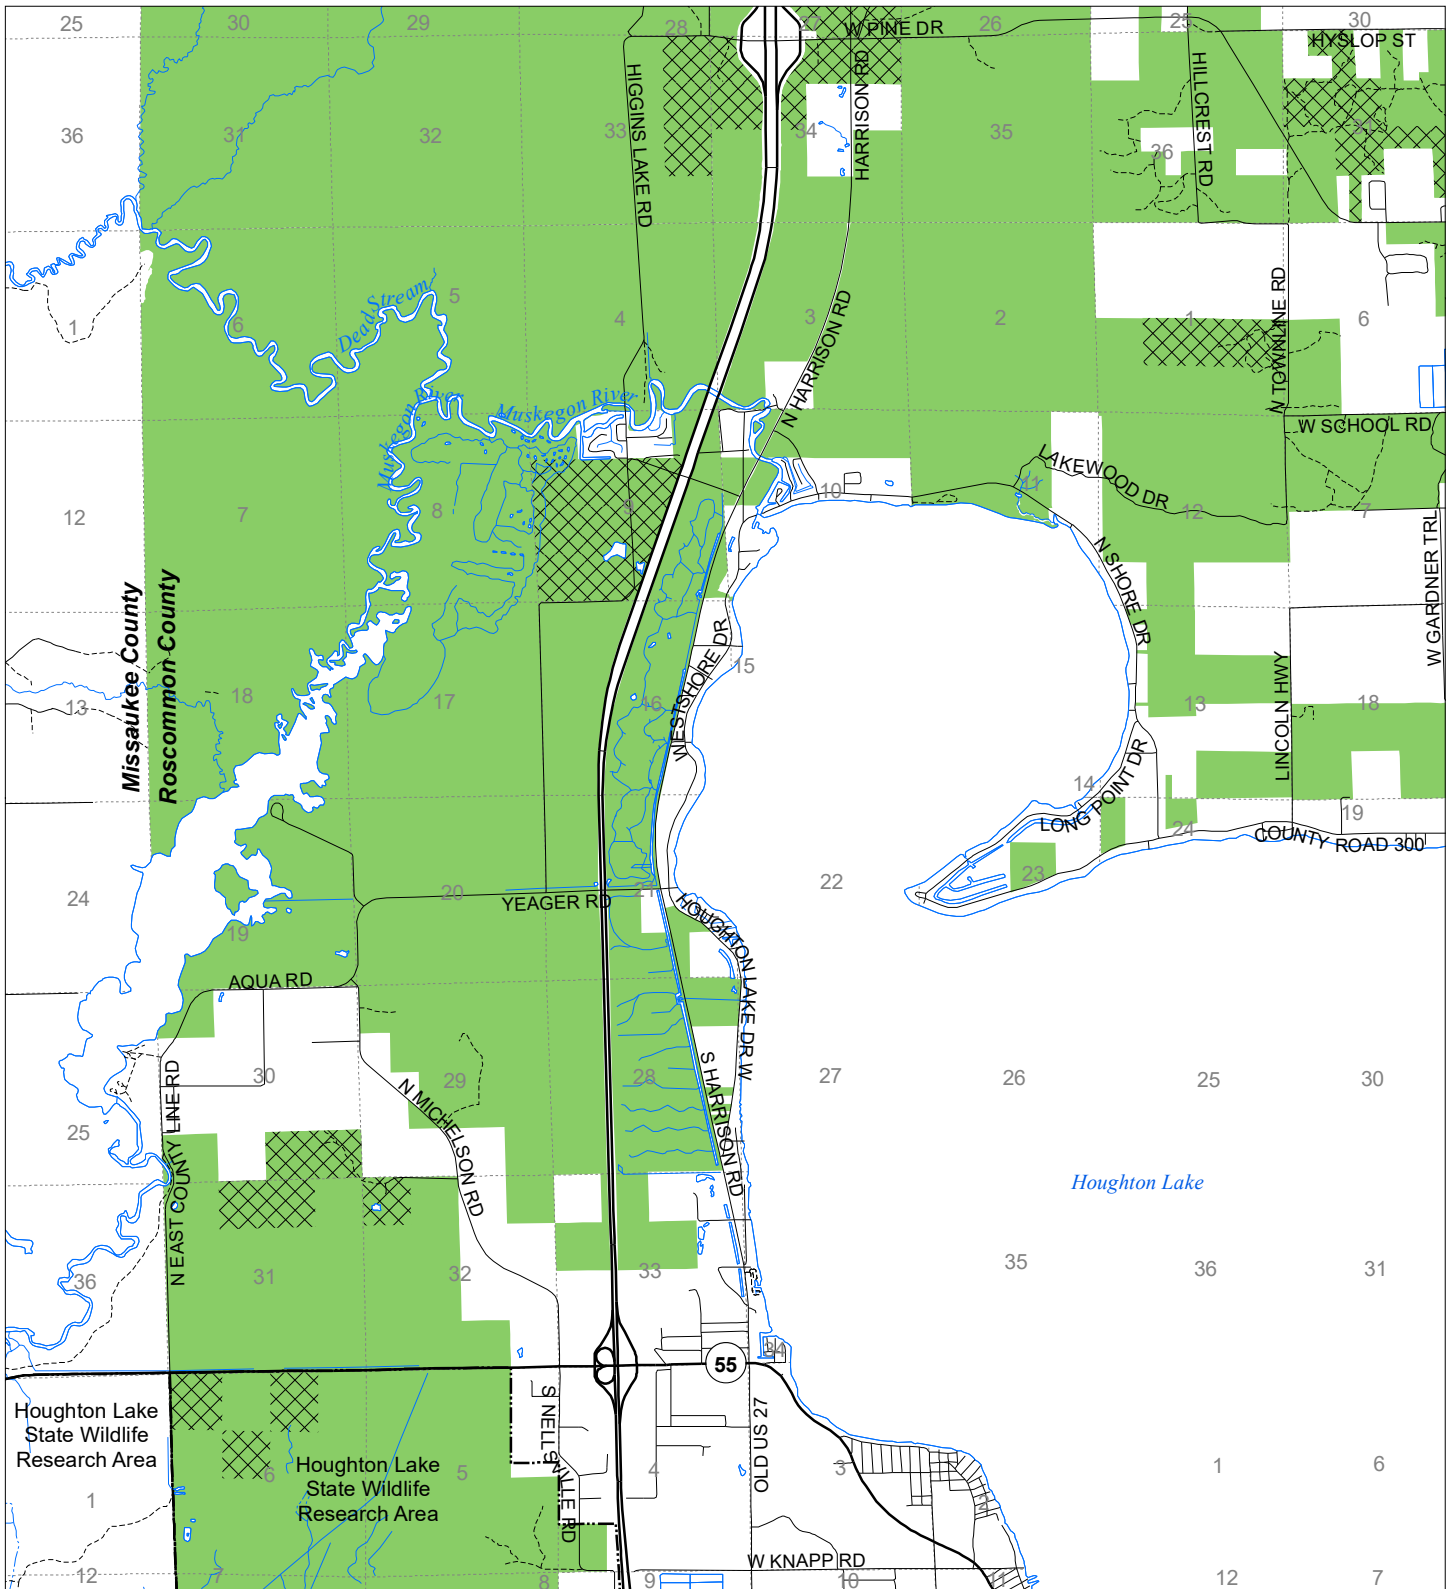

Fuelwood Collection
Roscommon County
T23N,R04W

- State land open to fuelwood collection
- State land closed to fuelwood collection

Effective: April 1, 2020