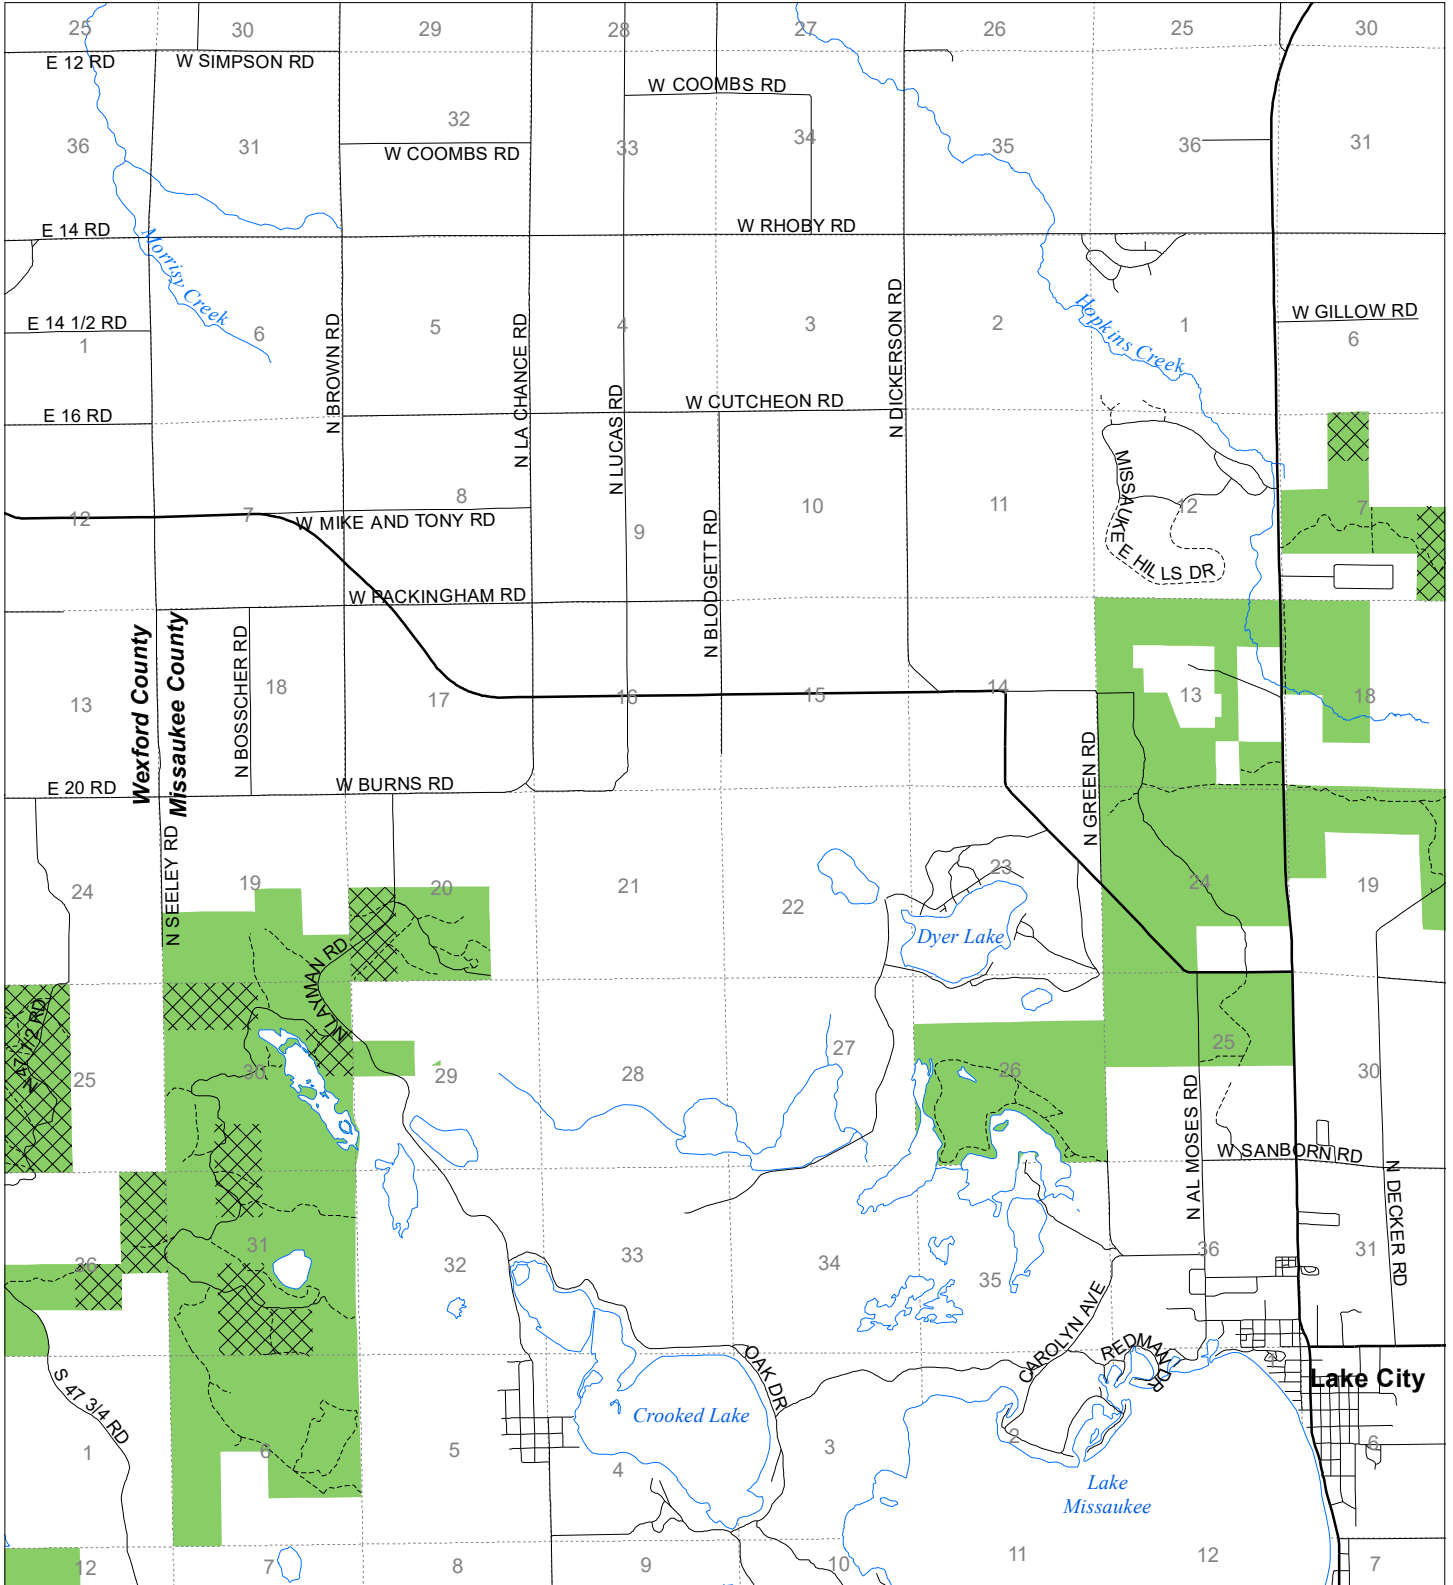

Fuelwood Collection Missaukee County T23N,R08W

- State land open to fuelwood collection
- State land closed to fuelwood collection

Effective: April 1, 2020

Date: 03/23/2020