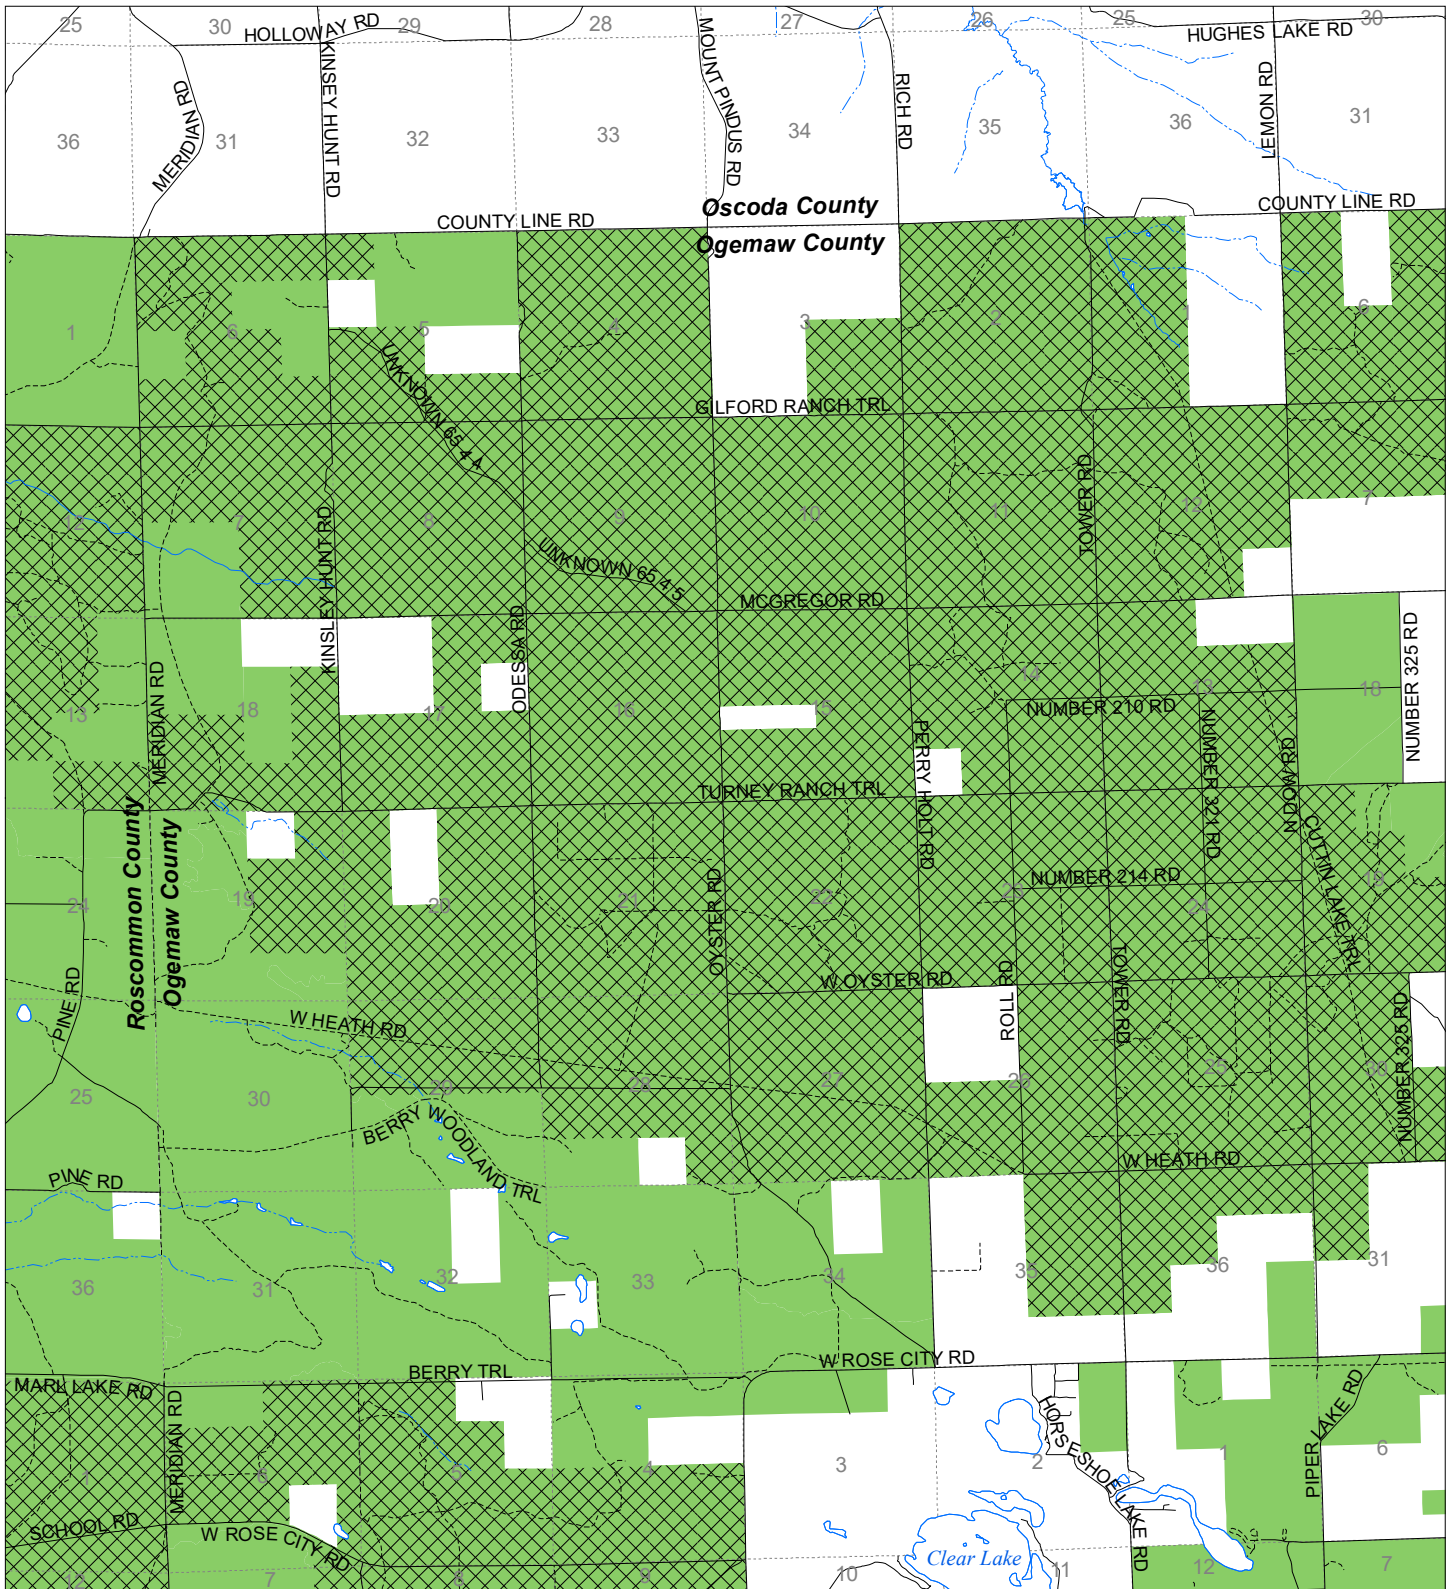

# Fuelwood Collection Ogemaw County T24N,R01E

- State land open to fuelwood collection
- State land closed to fuelwood collection

Effective: April 1, 2020