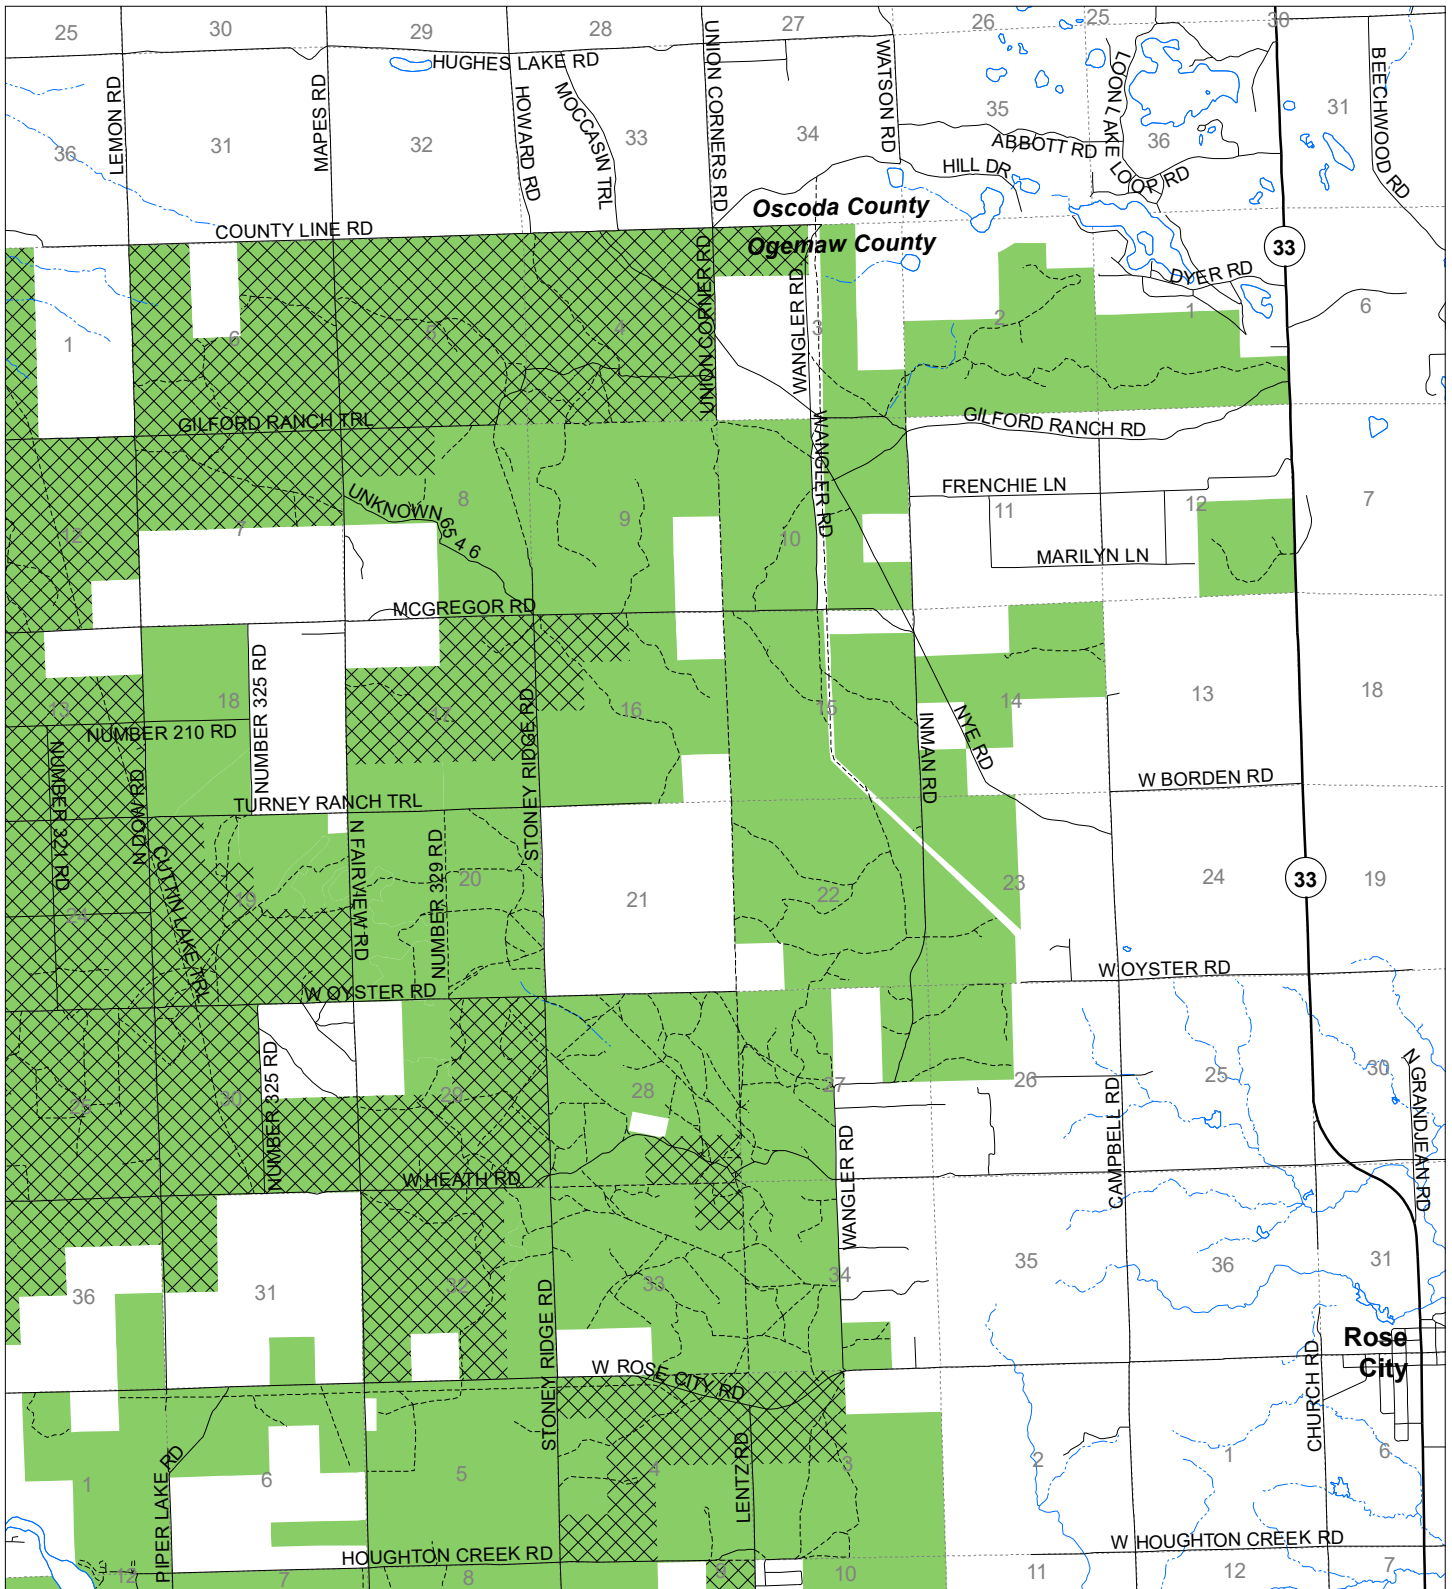

# Fuelwood Collection Ogemaw County T24N,R02E

- State land open to fuelwood collection
- State land closed to fuelwood collection

Effective: April 1, 2020