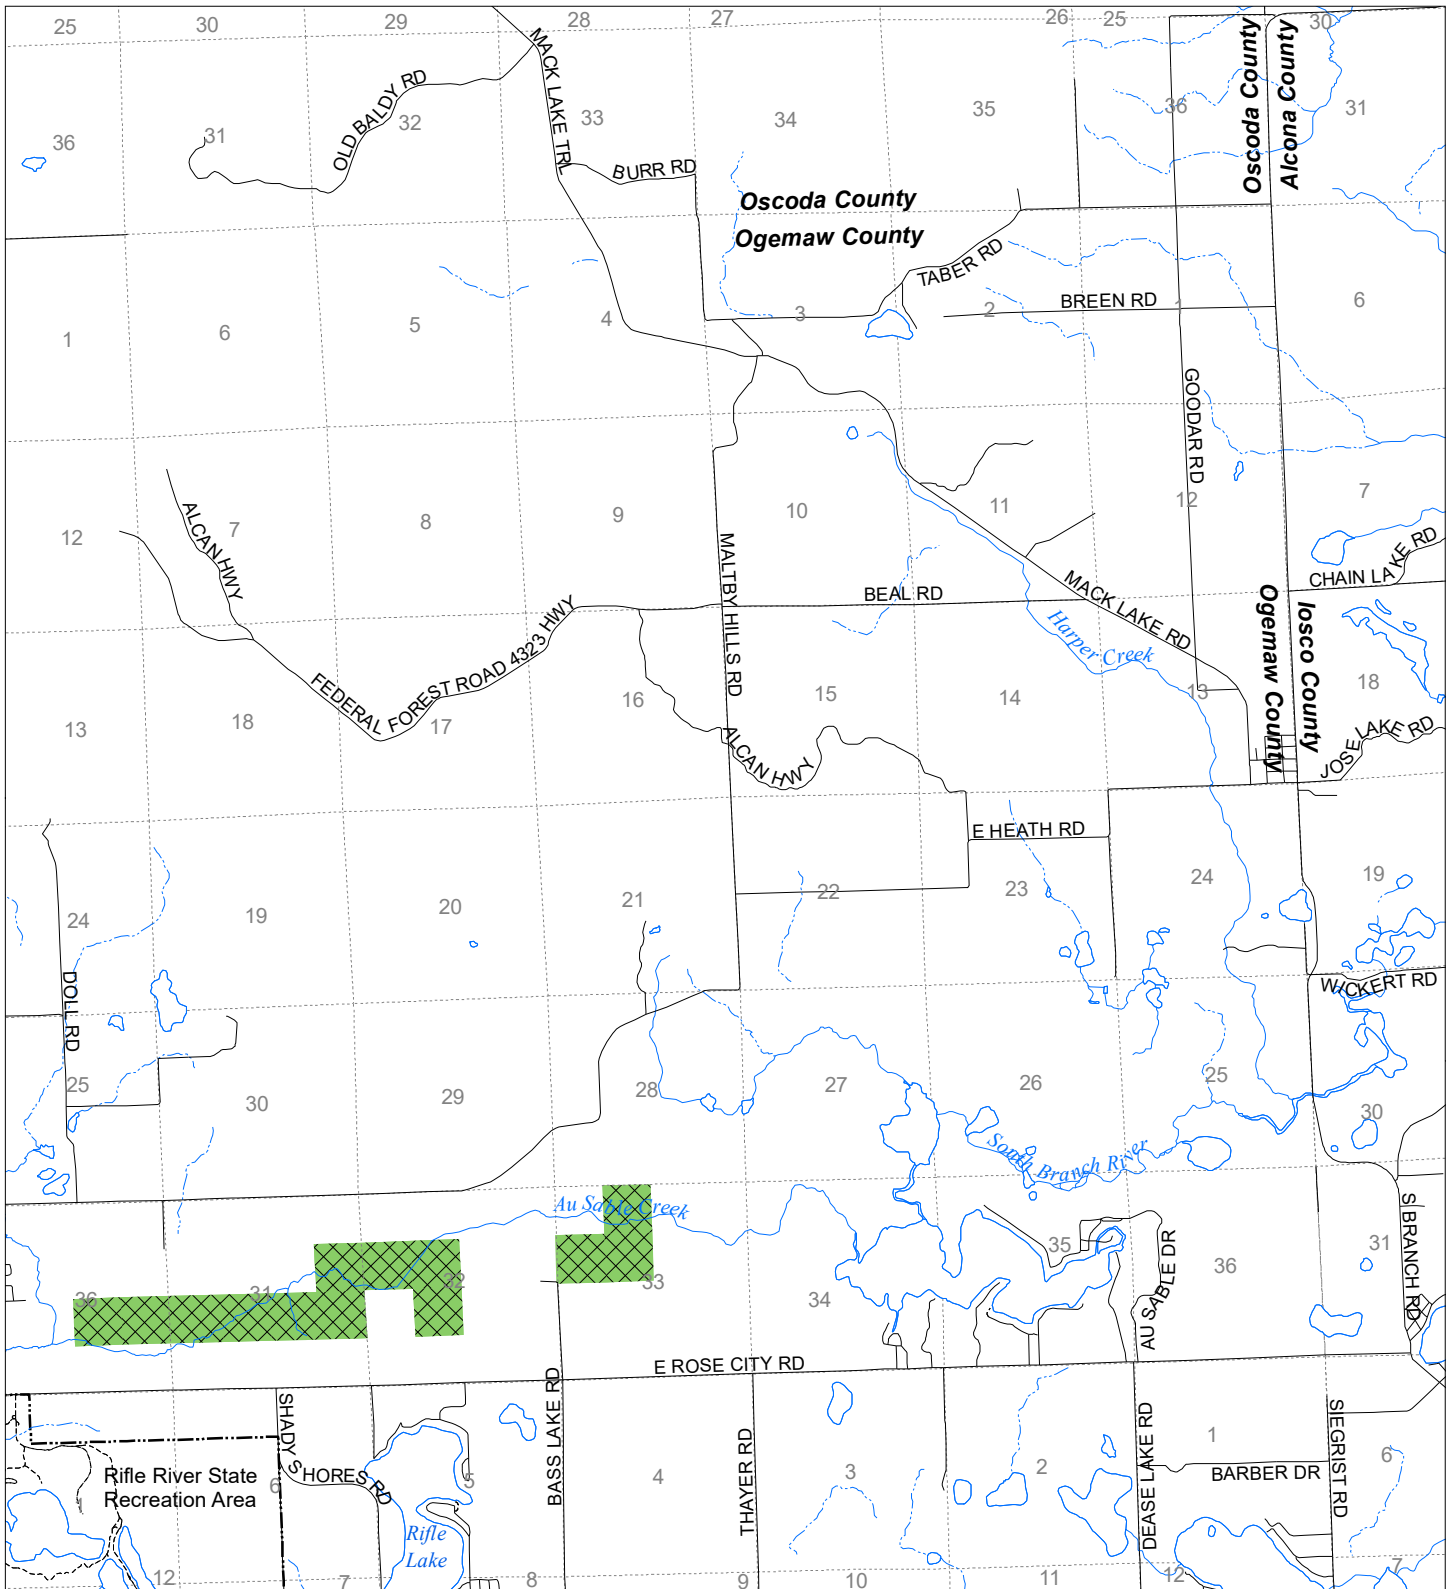

Fuelwood Collection Ogemaw County T24N,R04E

- State land open to fuelwood collection
- State land closed to fuelwood collection

Effective: April 1, 2020