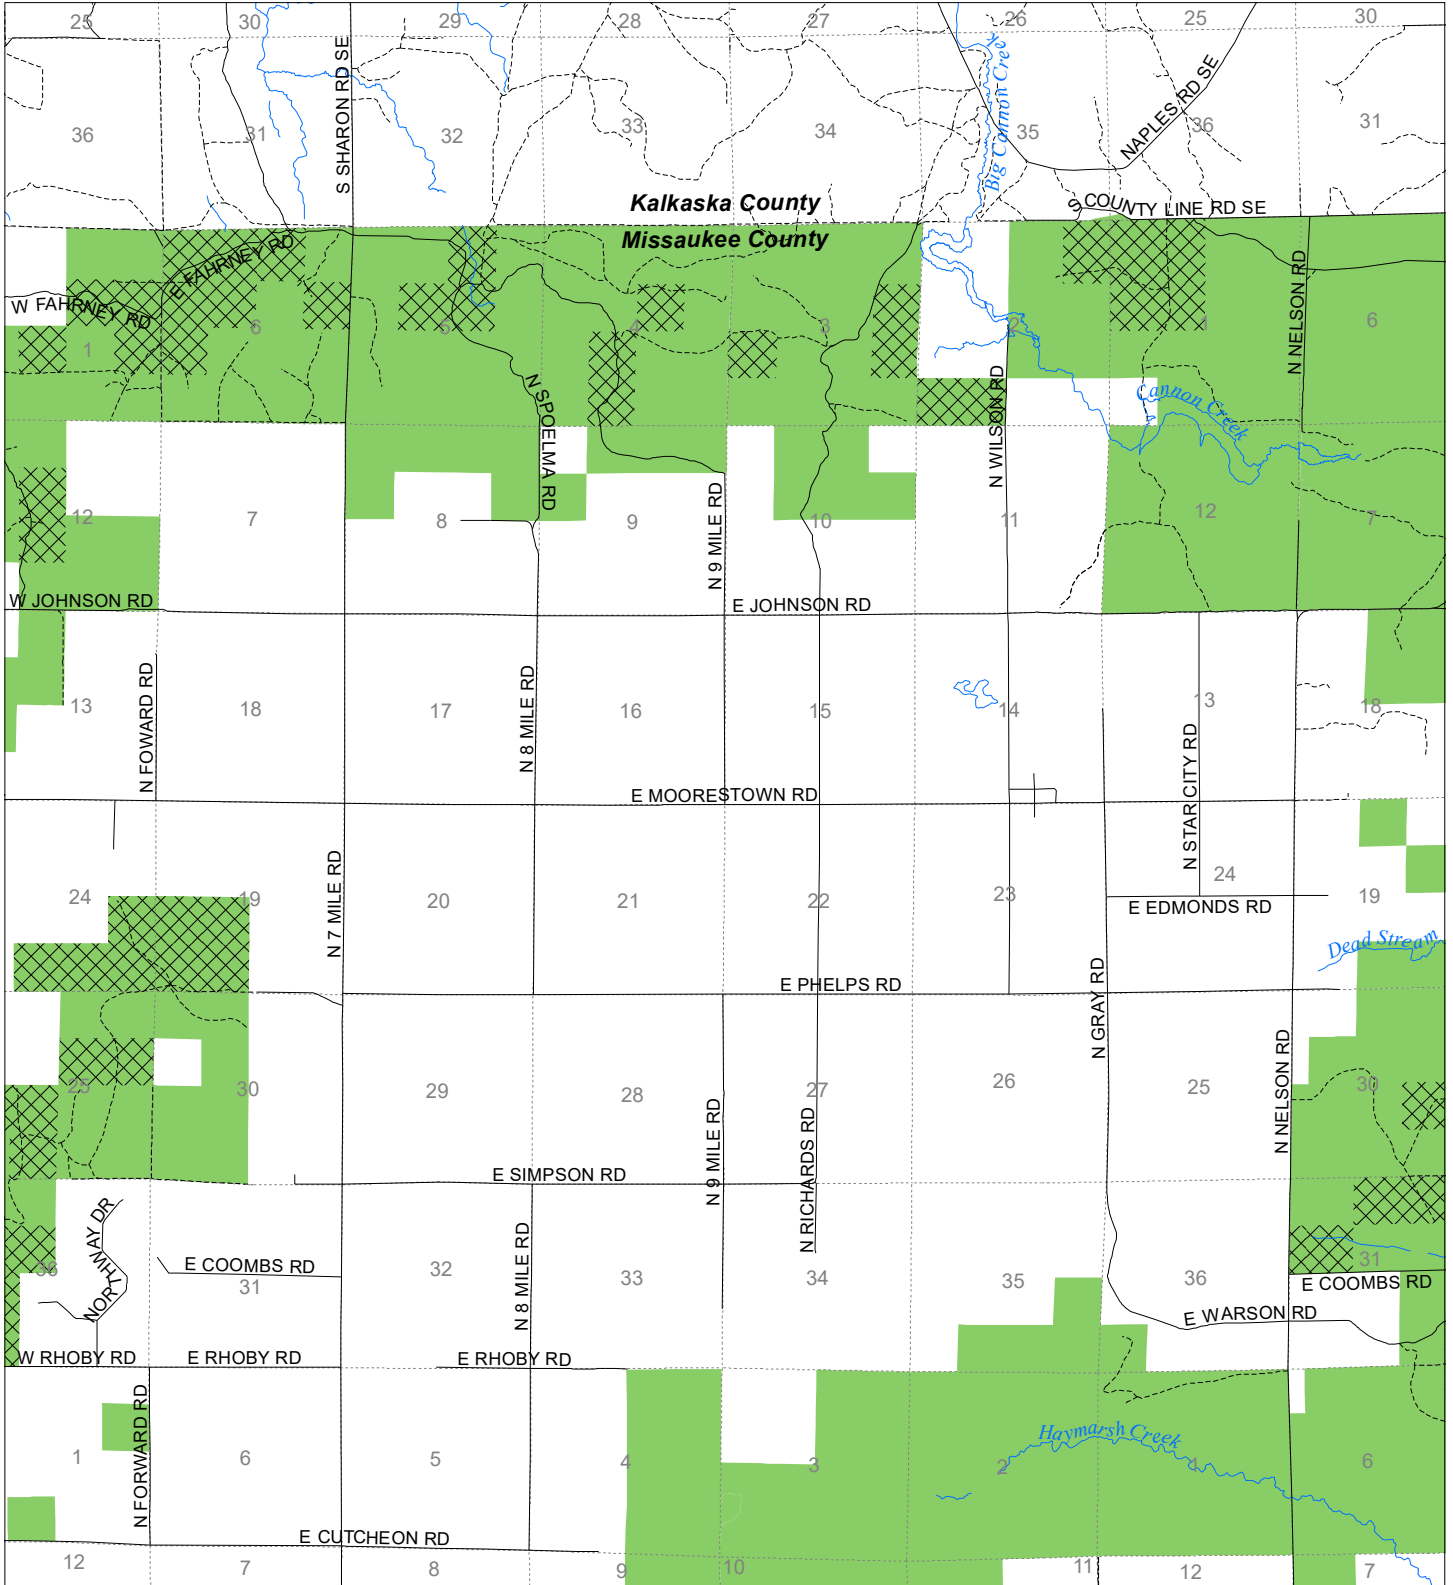

# Fuelwood Collection Missaukee County T24N,R06W

- State land open to fuelwood collection
- State land closed to fuelwood collection

Effective: April 1, 2020