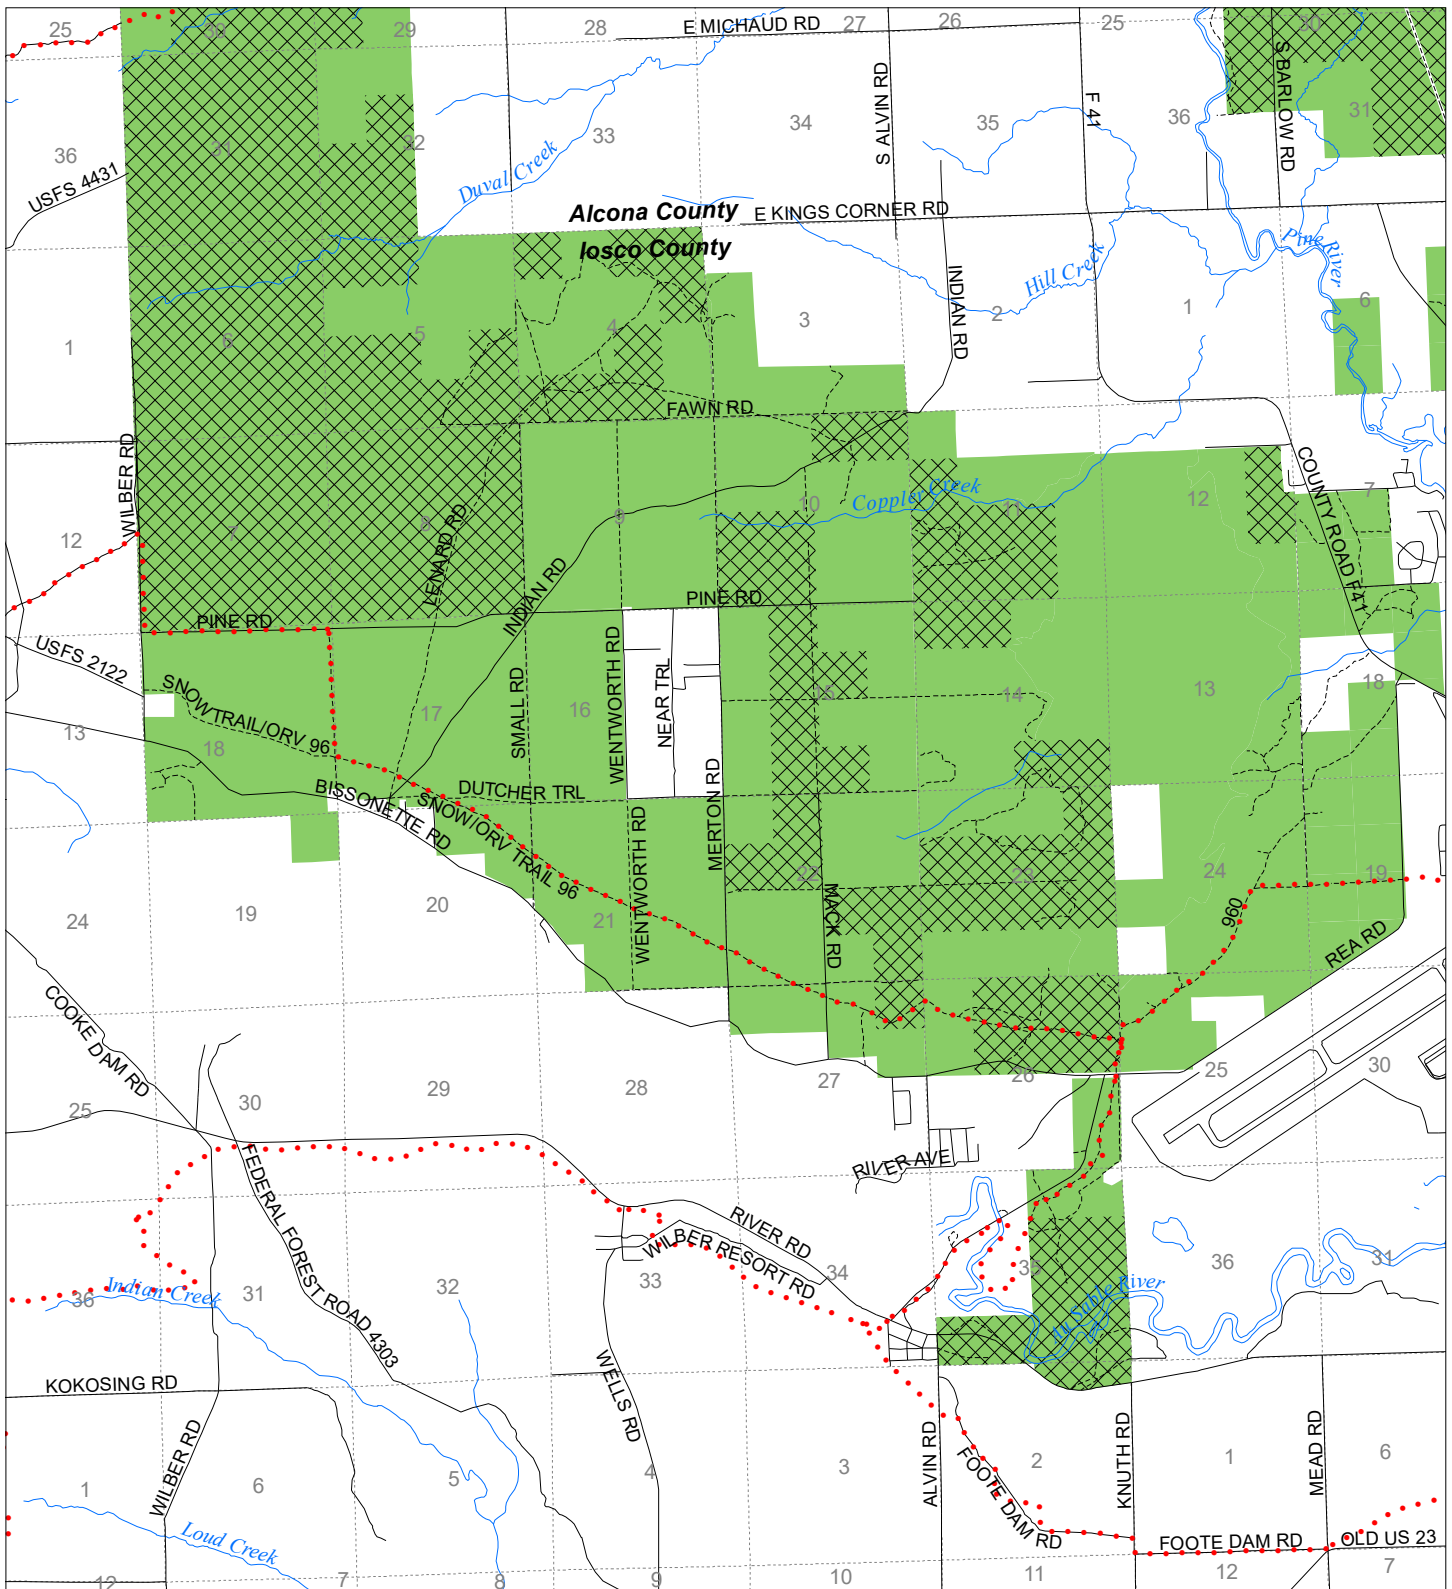

Fuelwood Collection Iosco County T24N,R08E

- State land open to fuelwood collection
- State land closed to fuelwood collection

..... Snowmobile trail

Effective: April 1, 2020

Date: 03/20/2020