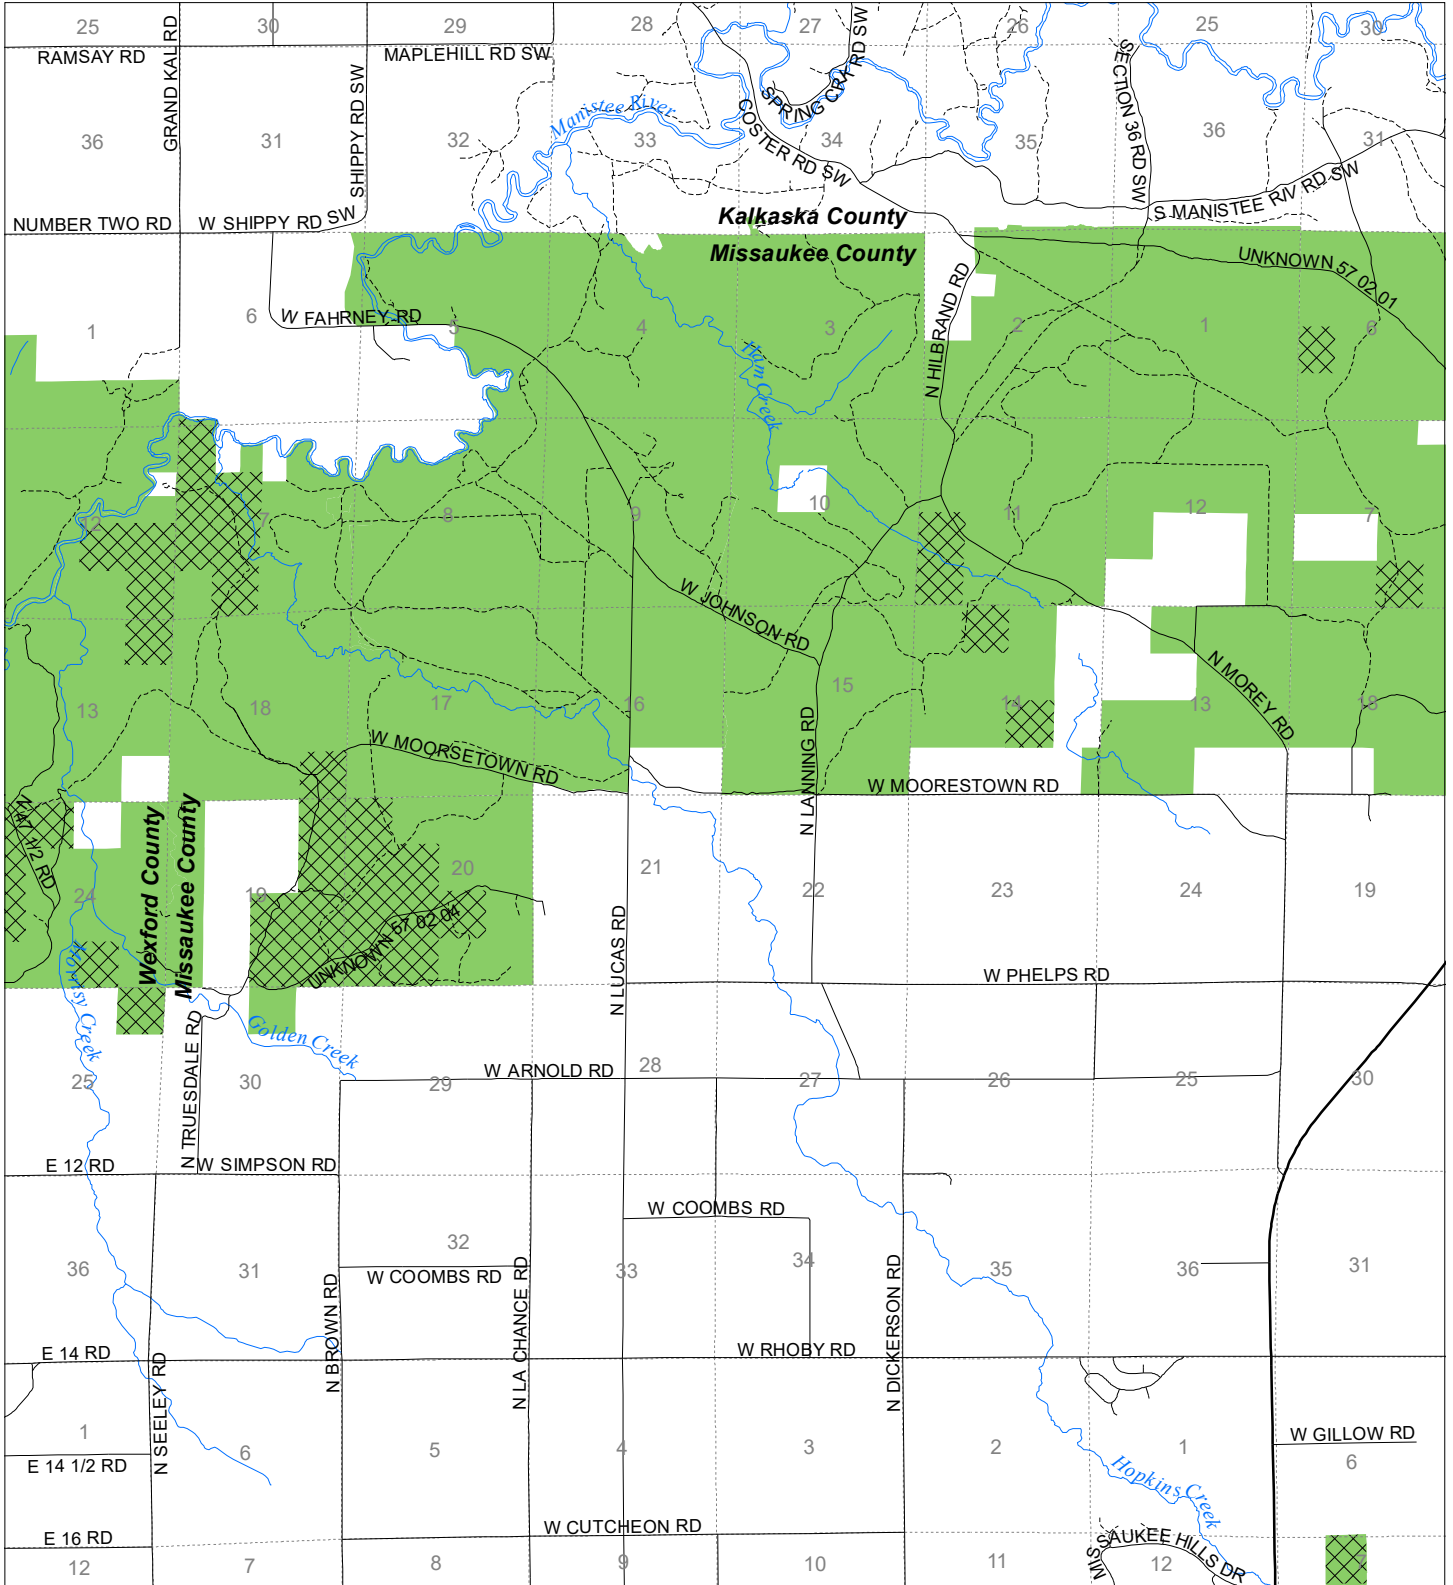

Fuelwood Collection Missaukee County T24N,R08W

- State land open to fuelwood collection
- State land closed to fuelwood collection

Effective: April 1, 2020