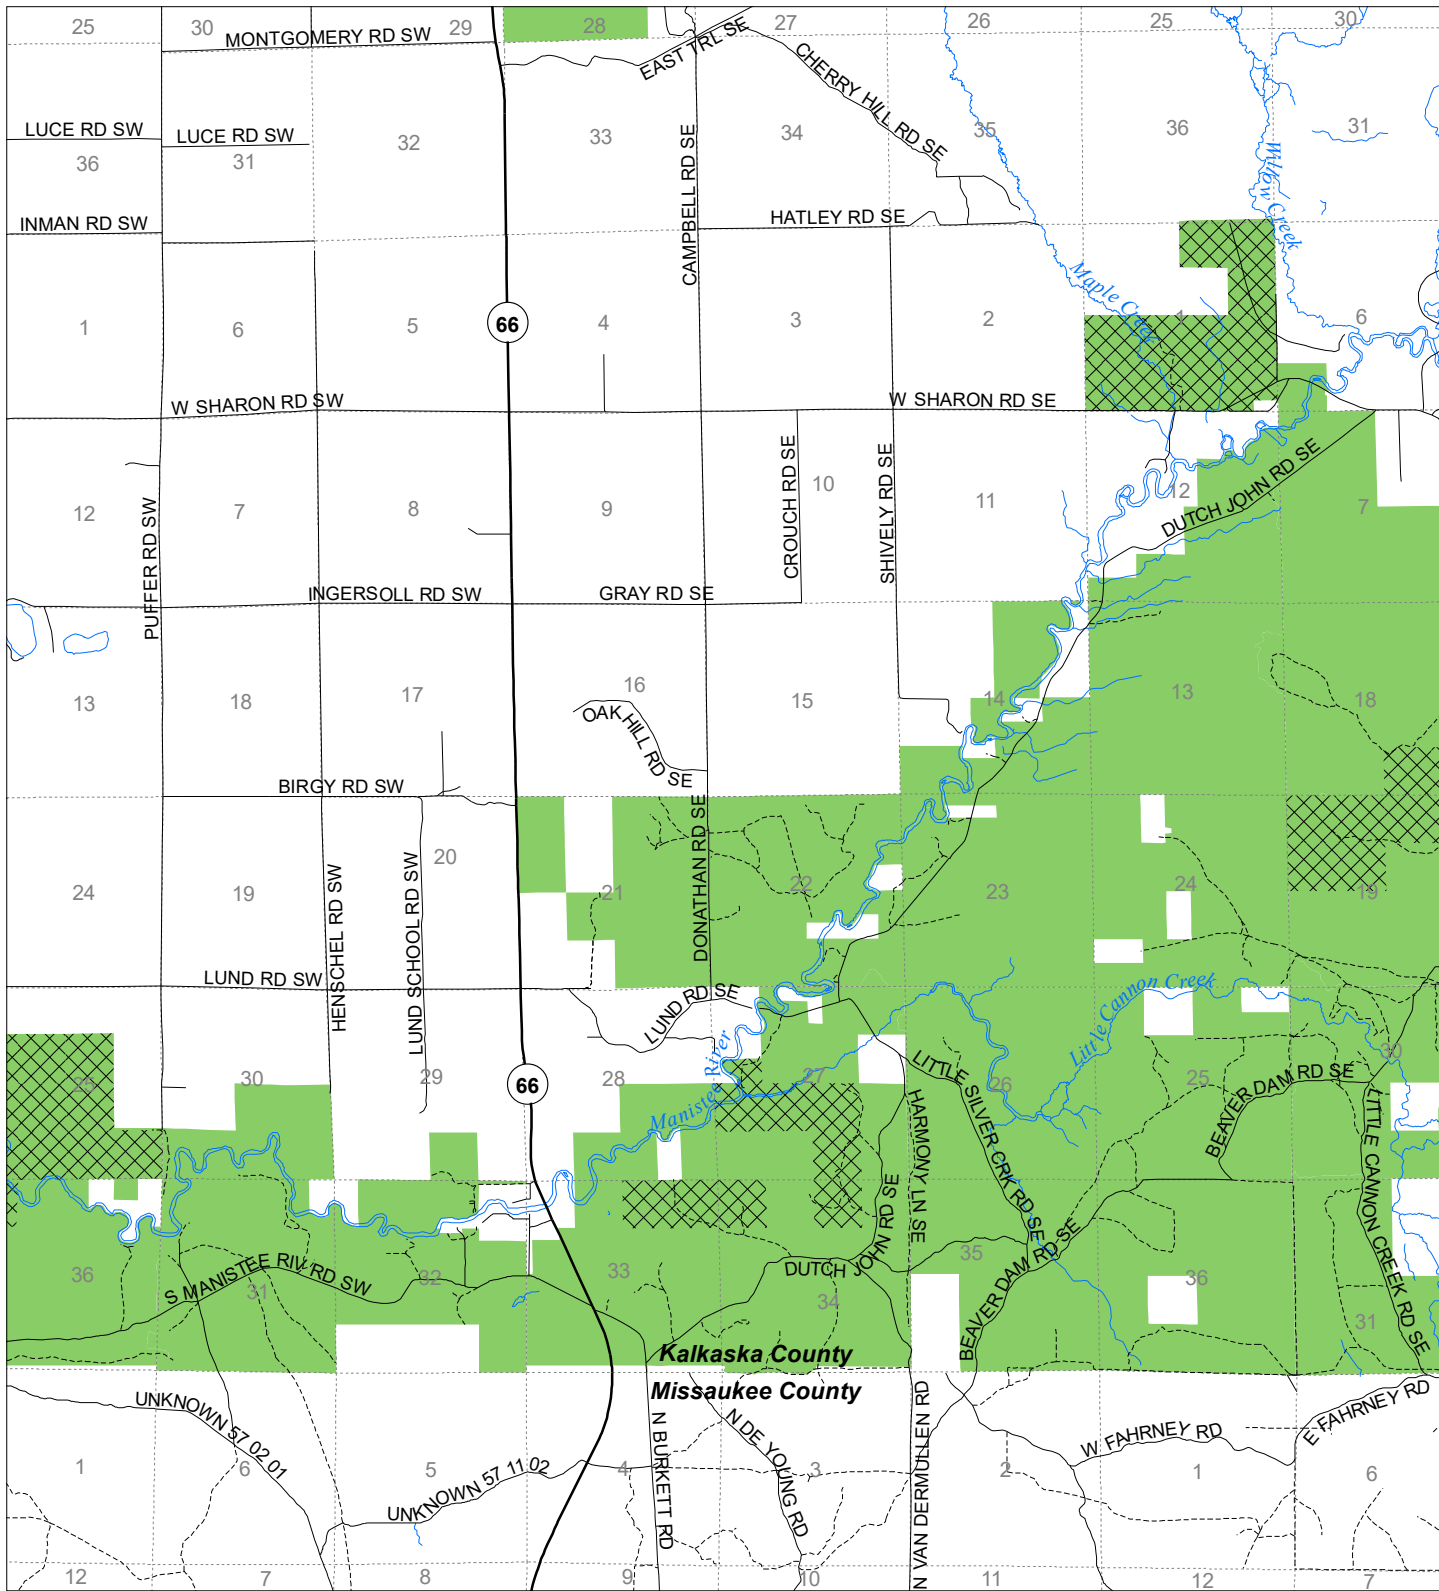

Fuelwood Collection  
Kalkaska County  
**T25N,R07W**

- State land open to fuelwood collection
- State land closed to fuelwood collection

Effective: April 1, 2020