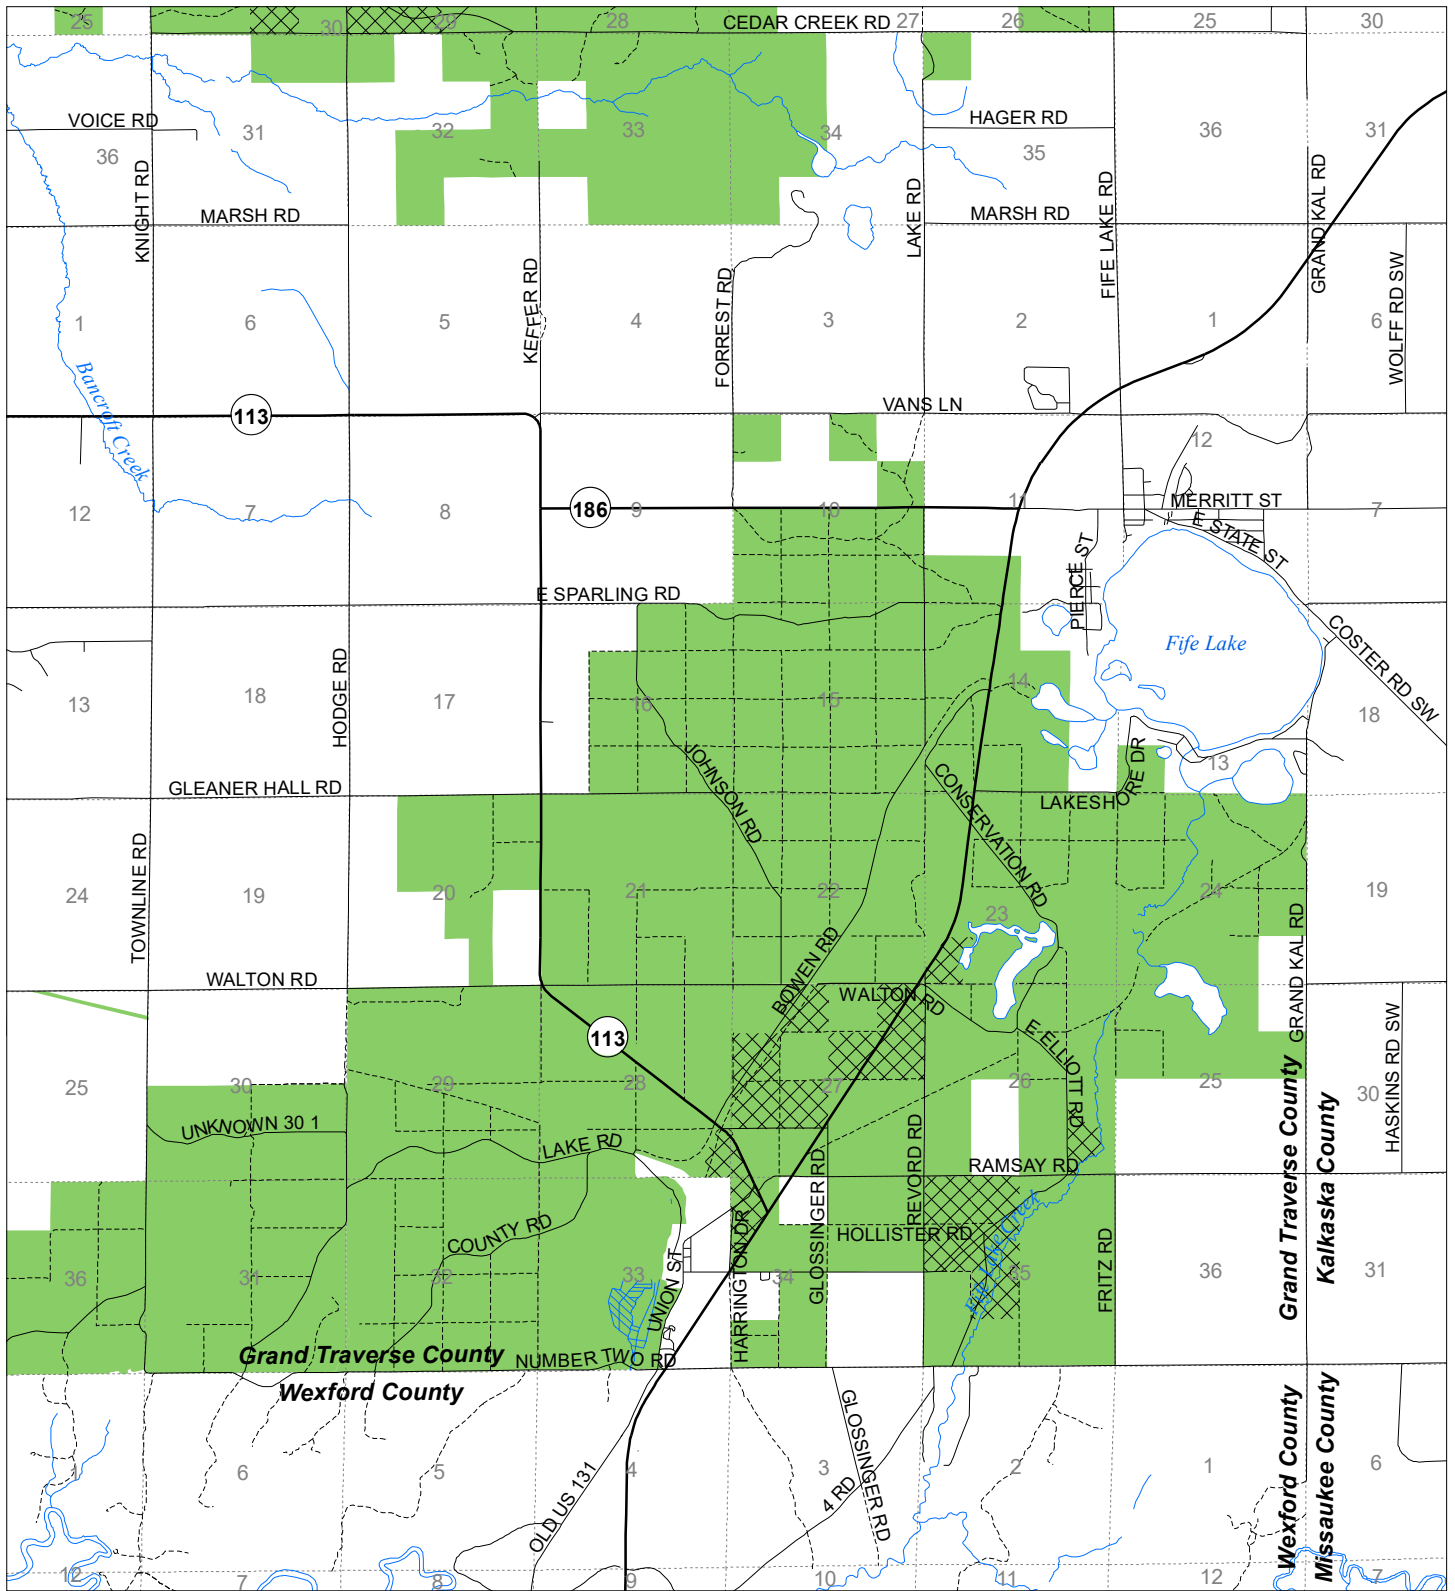

# Fuelwood Collection Grand Traverse County T25N,R09W

- State land open to fuelwood collection
- State land closed to fuelwood collection

Effective: April 1, 2020

Date: 03/22/2020