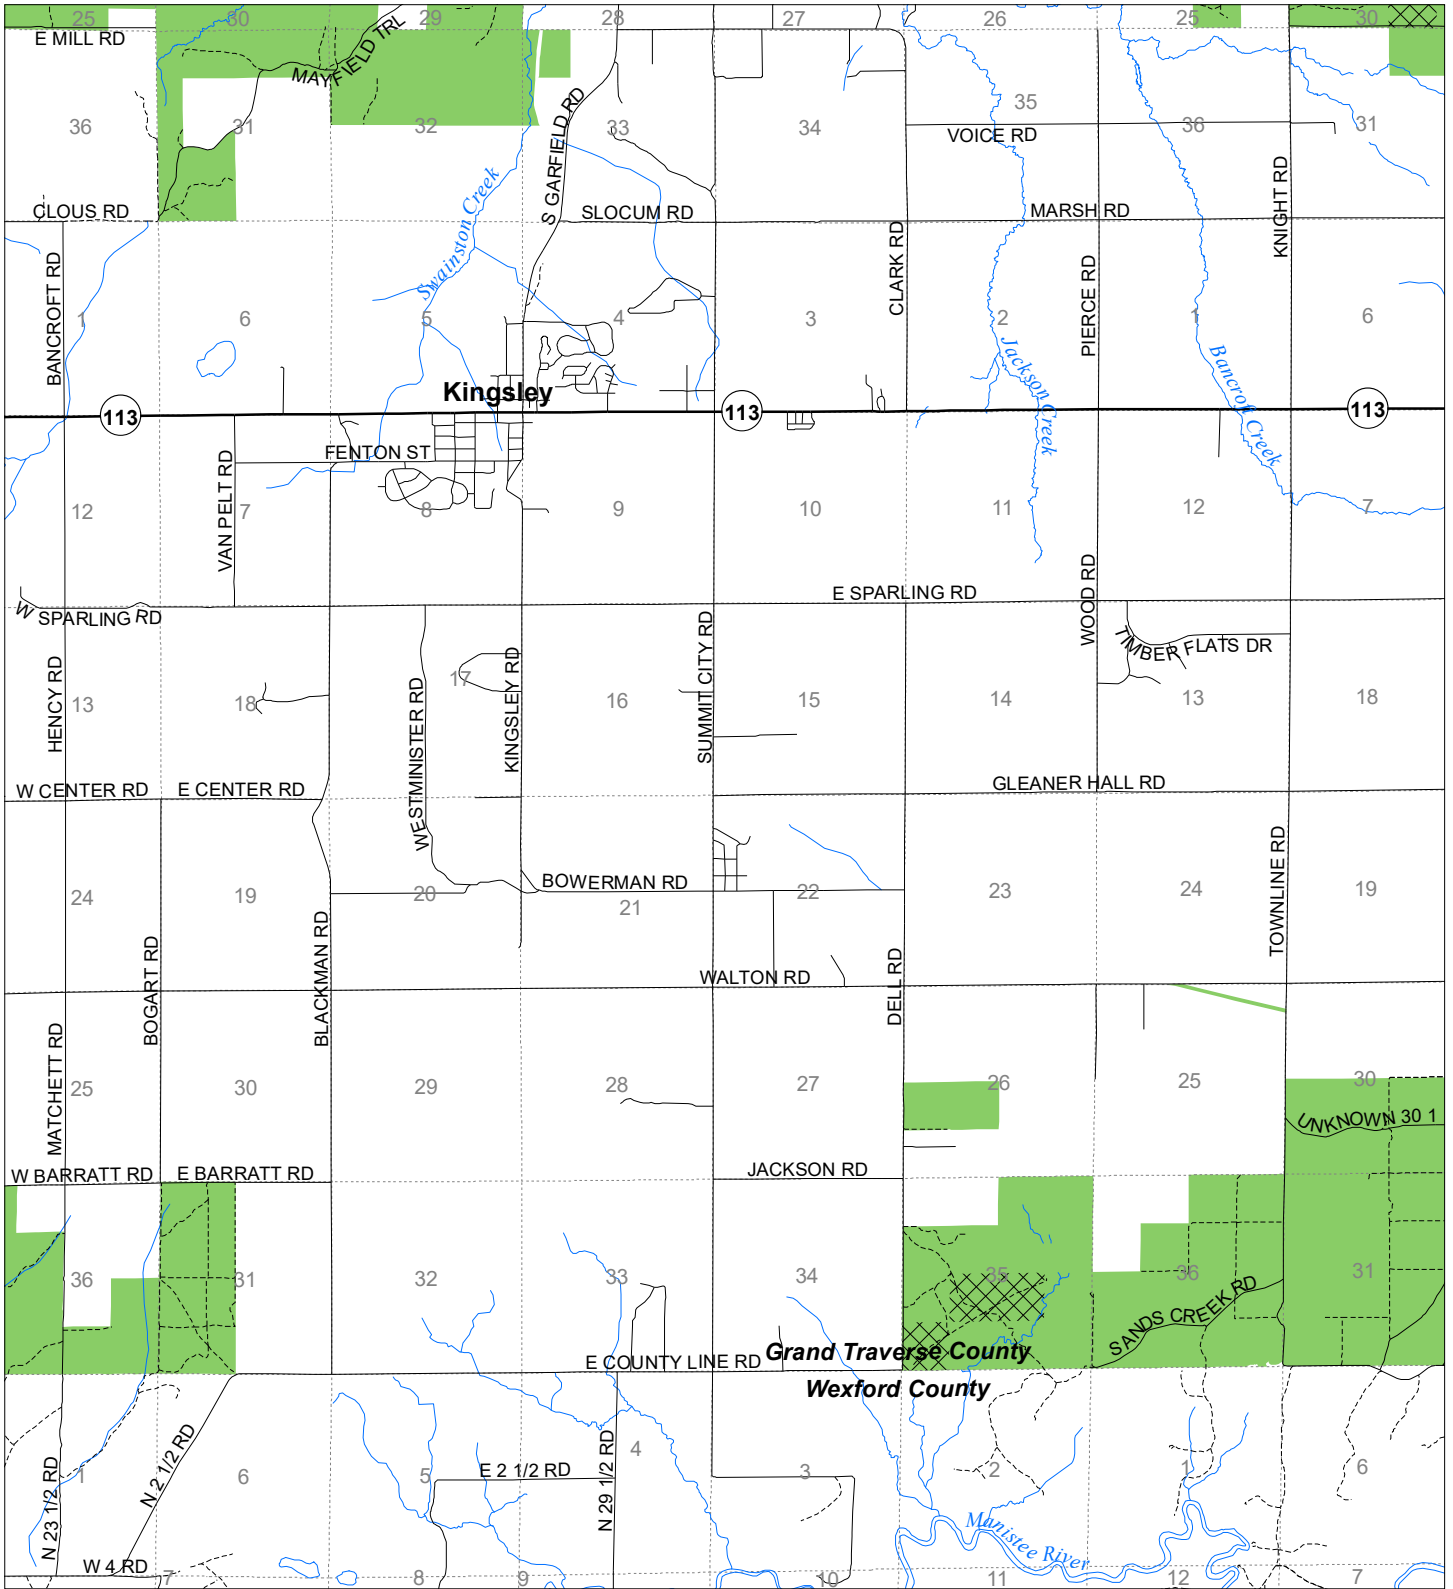

Fuelwood Collection Grand Traverse County T25N,R10W

- State land open to fuelwood collection
- State land closed to fuelwood collection

Effective: April 1, 2020