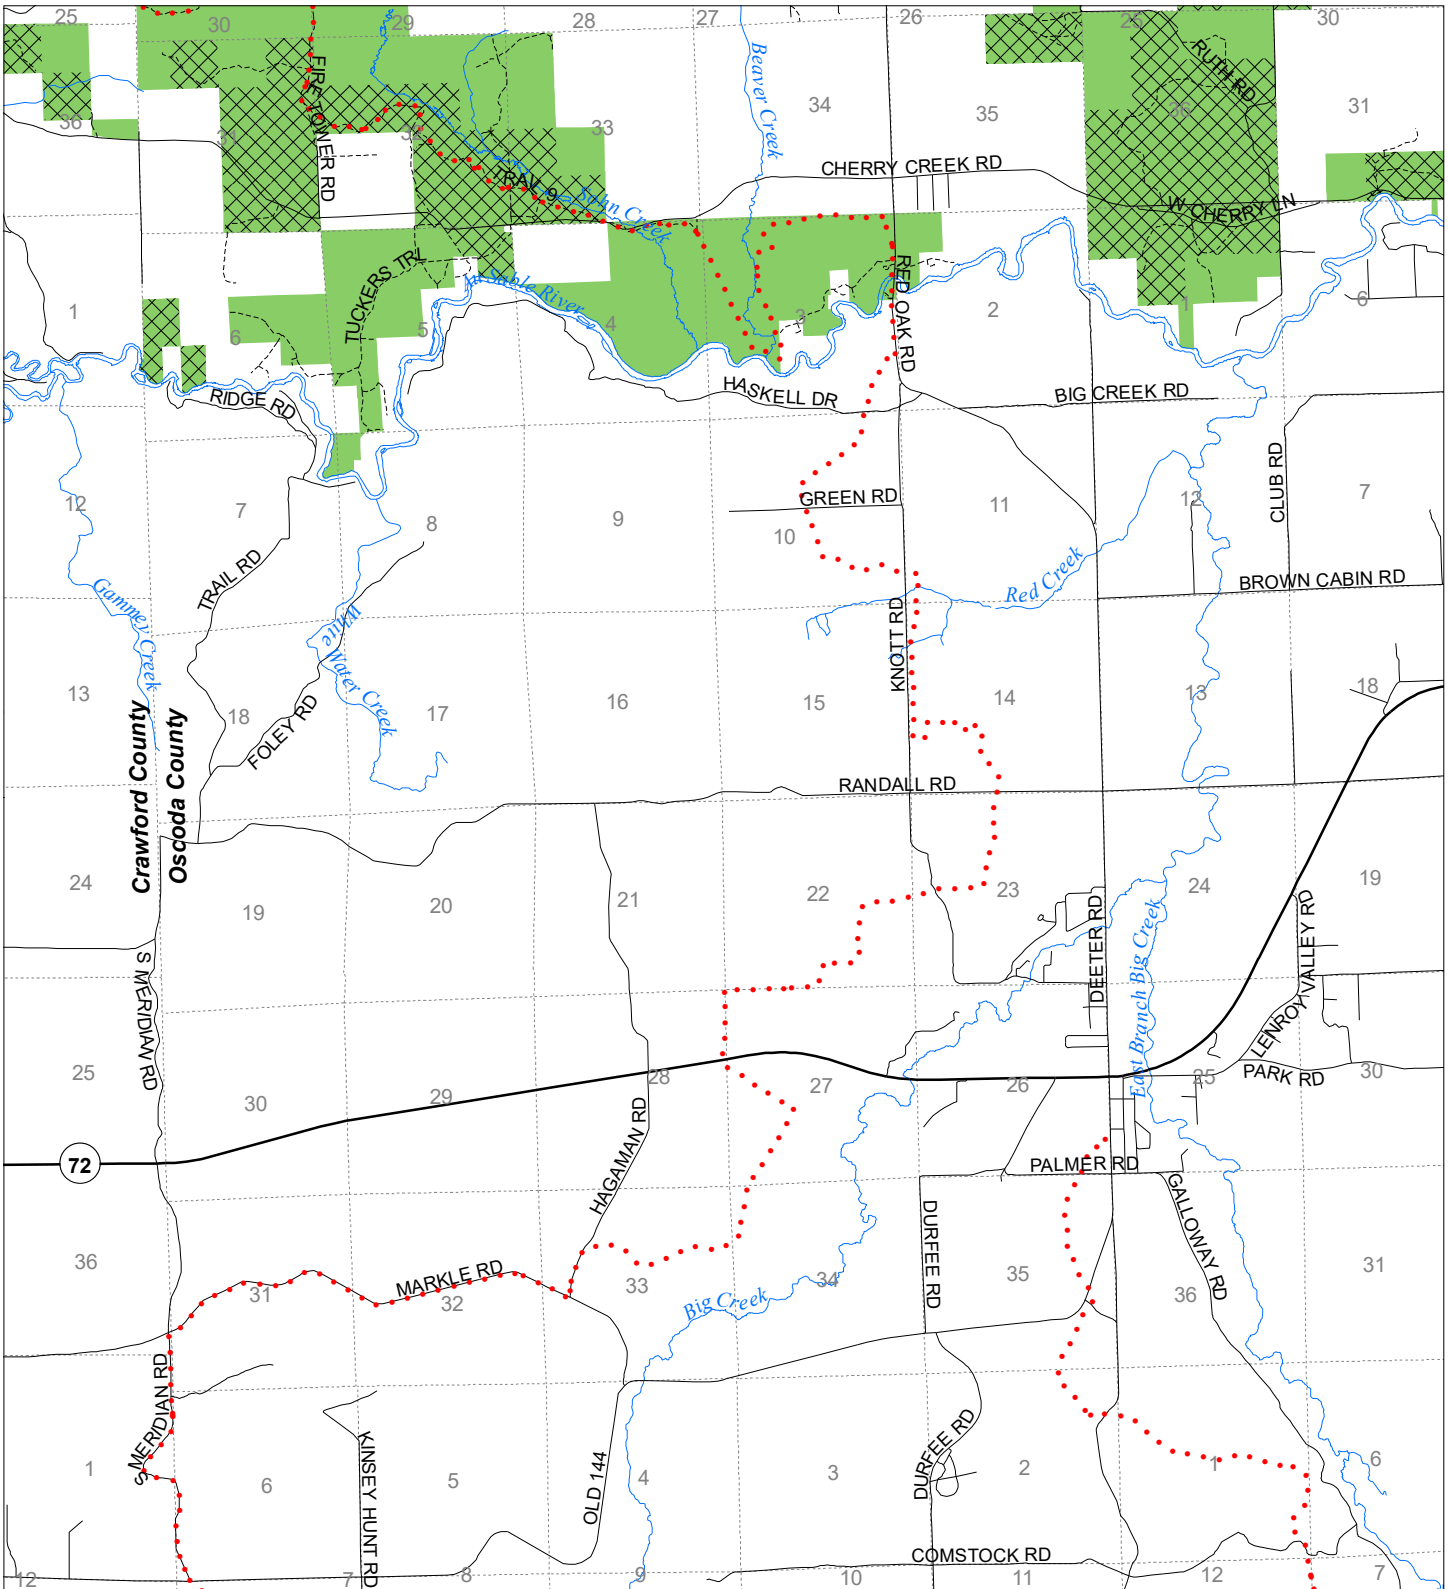

Fuelwood Collection Oscoda County T26N,R01E

- State land open to fuelwood collection
- State land closed to fuelwood collection

..... Snowmobile trail

Effective: April 1, 2020