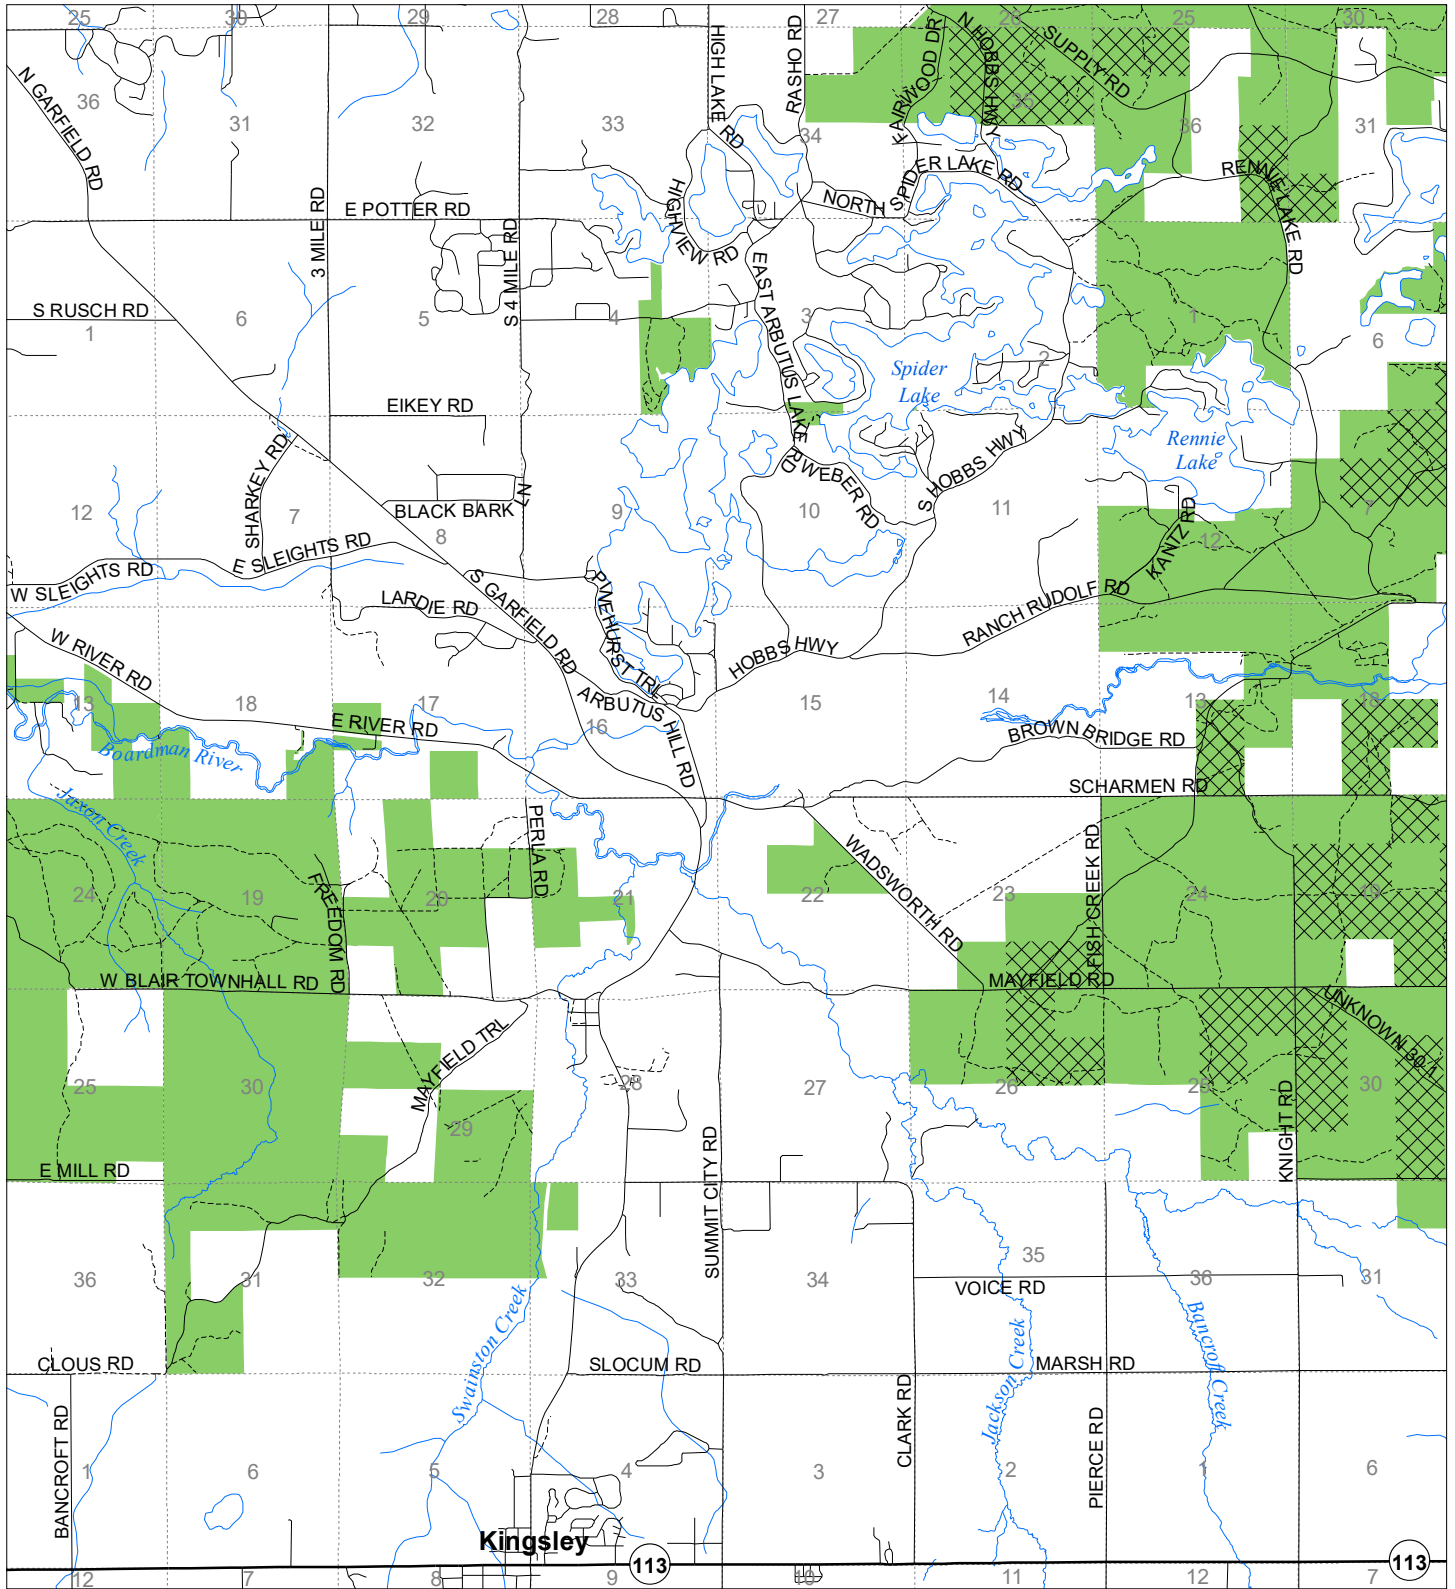

Fuelwood Collection Grand Traverse County T26N,R10W

- State land open to fuelwood collection
- State land closed to fuelwood collection

Effective: April 1, 2020