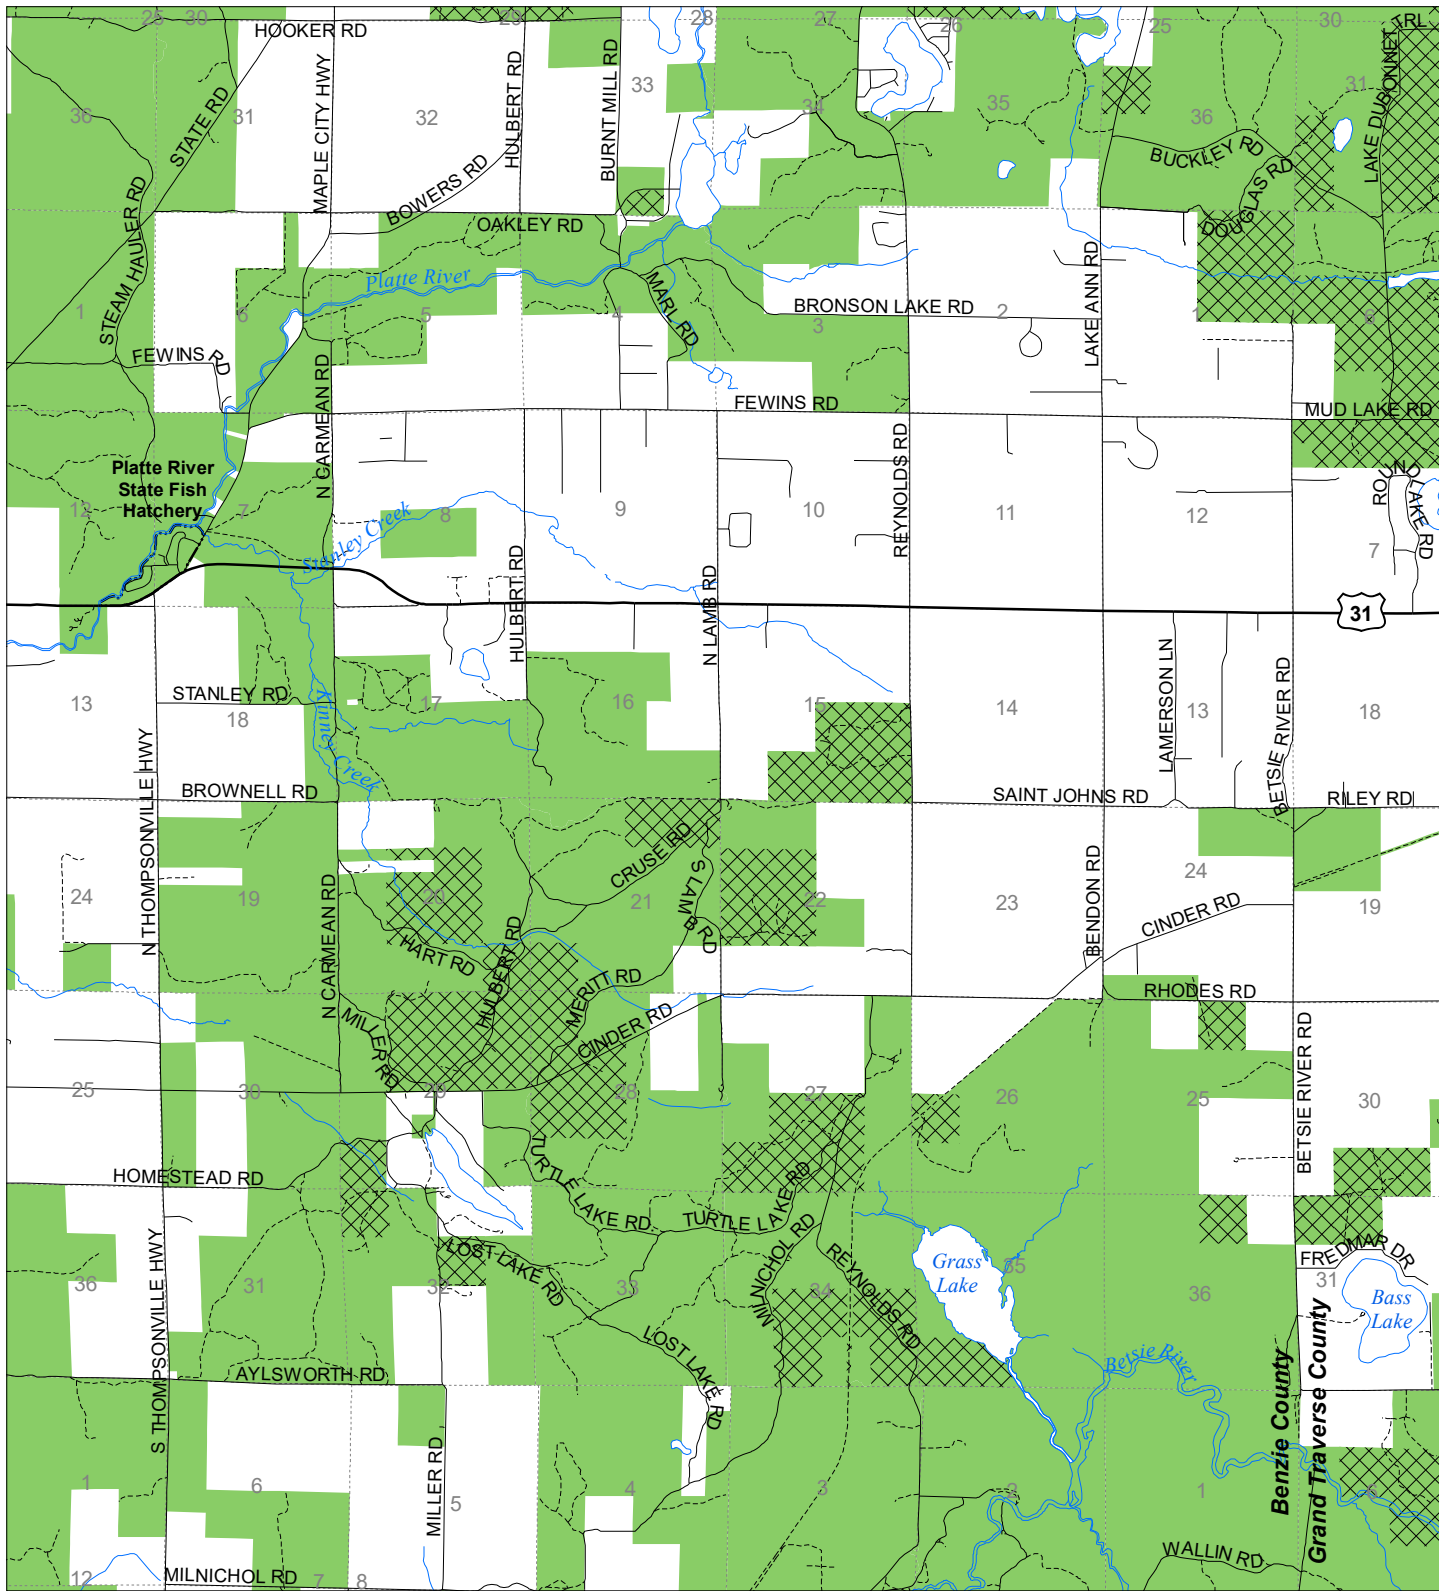

Fuelwood Collection
 Benzie County
T26N,R13W

- State land open to fuelwood collection
- State land closed to fuelwood collection

Effective: April 1, 2020

Date: 03/22/2020