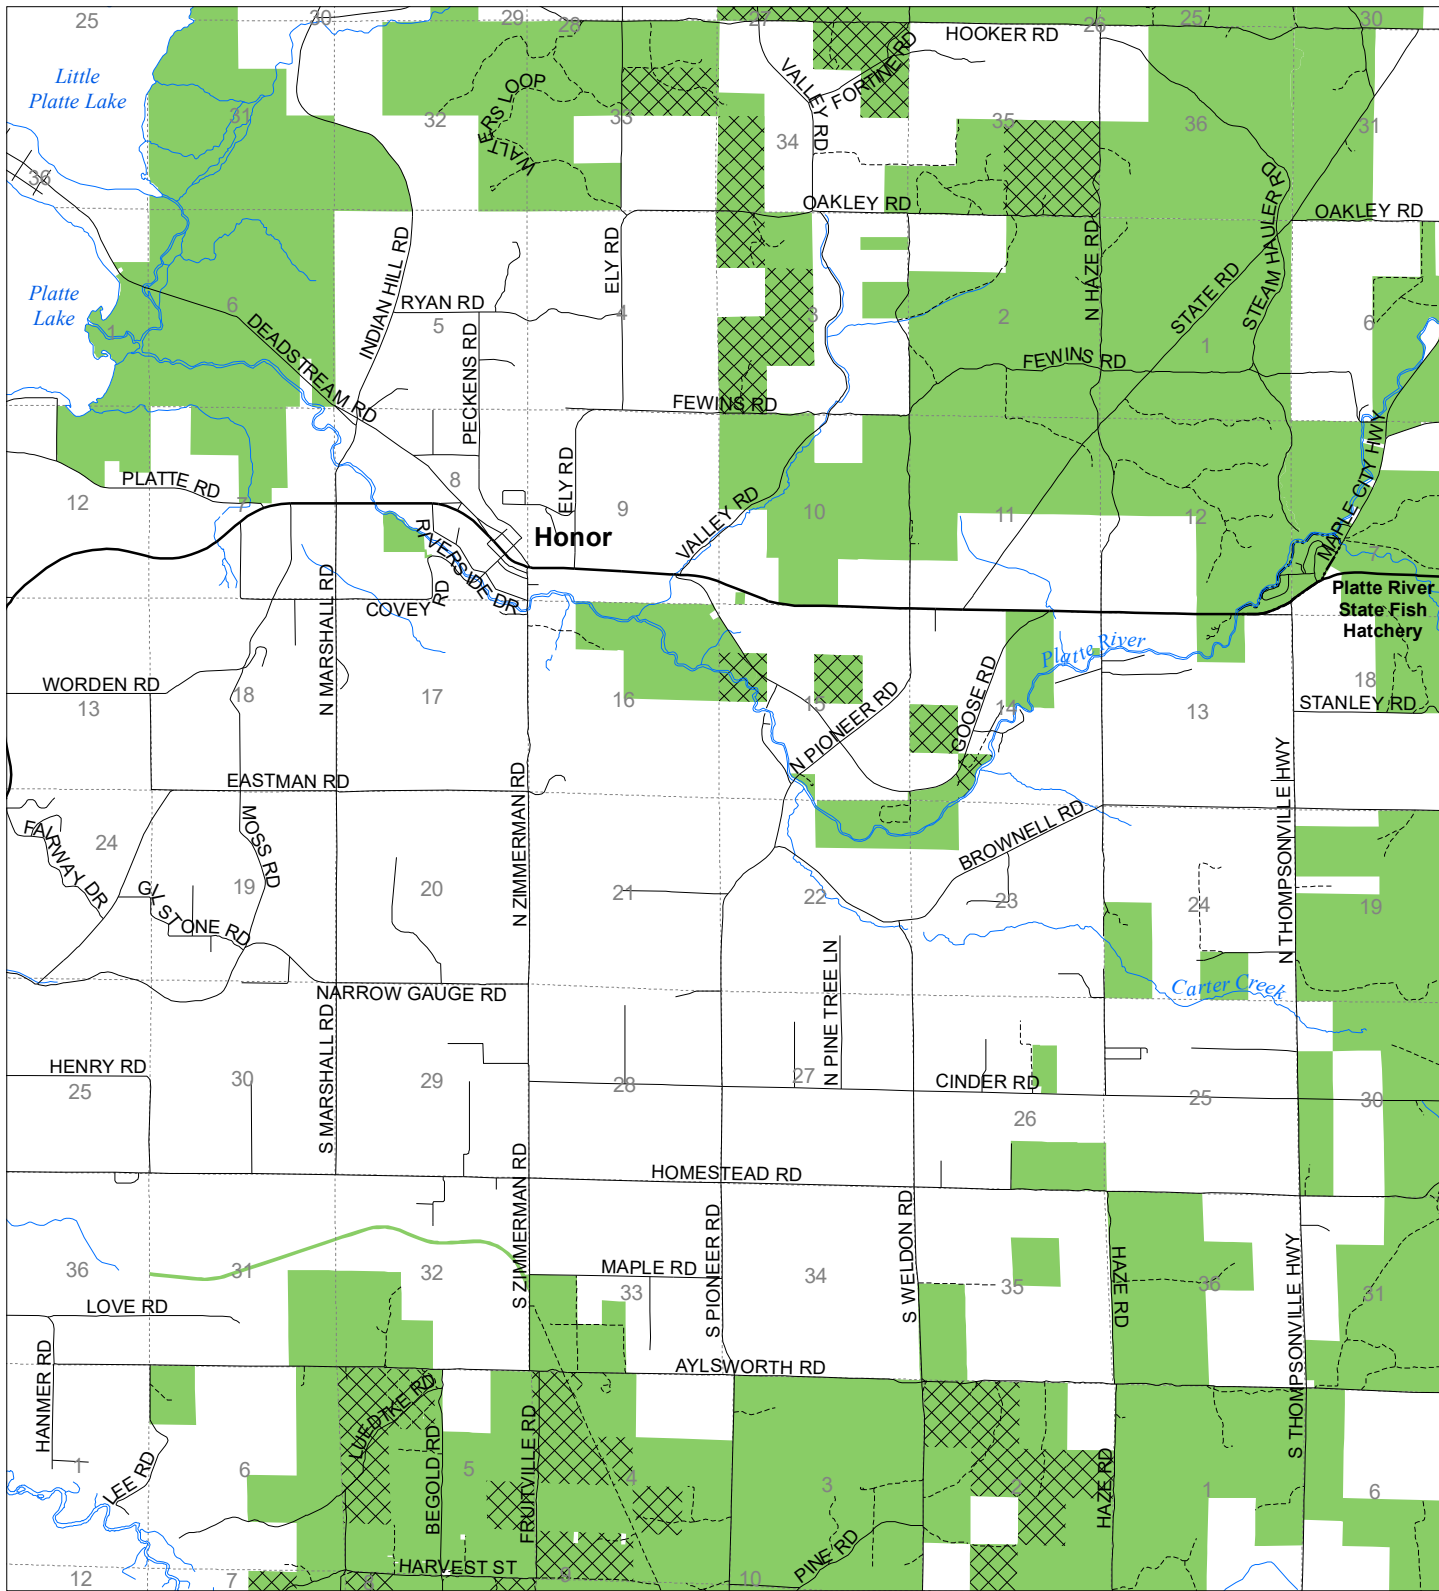

Fuelwood Collection
 Benzie County
T26N,R14W

- State land open to fuelwood collection
- State land closed to fuelwood collection

Effective: April 1, 2020

Date: 03/22/2020