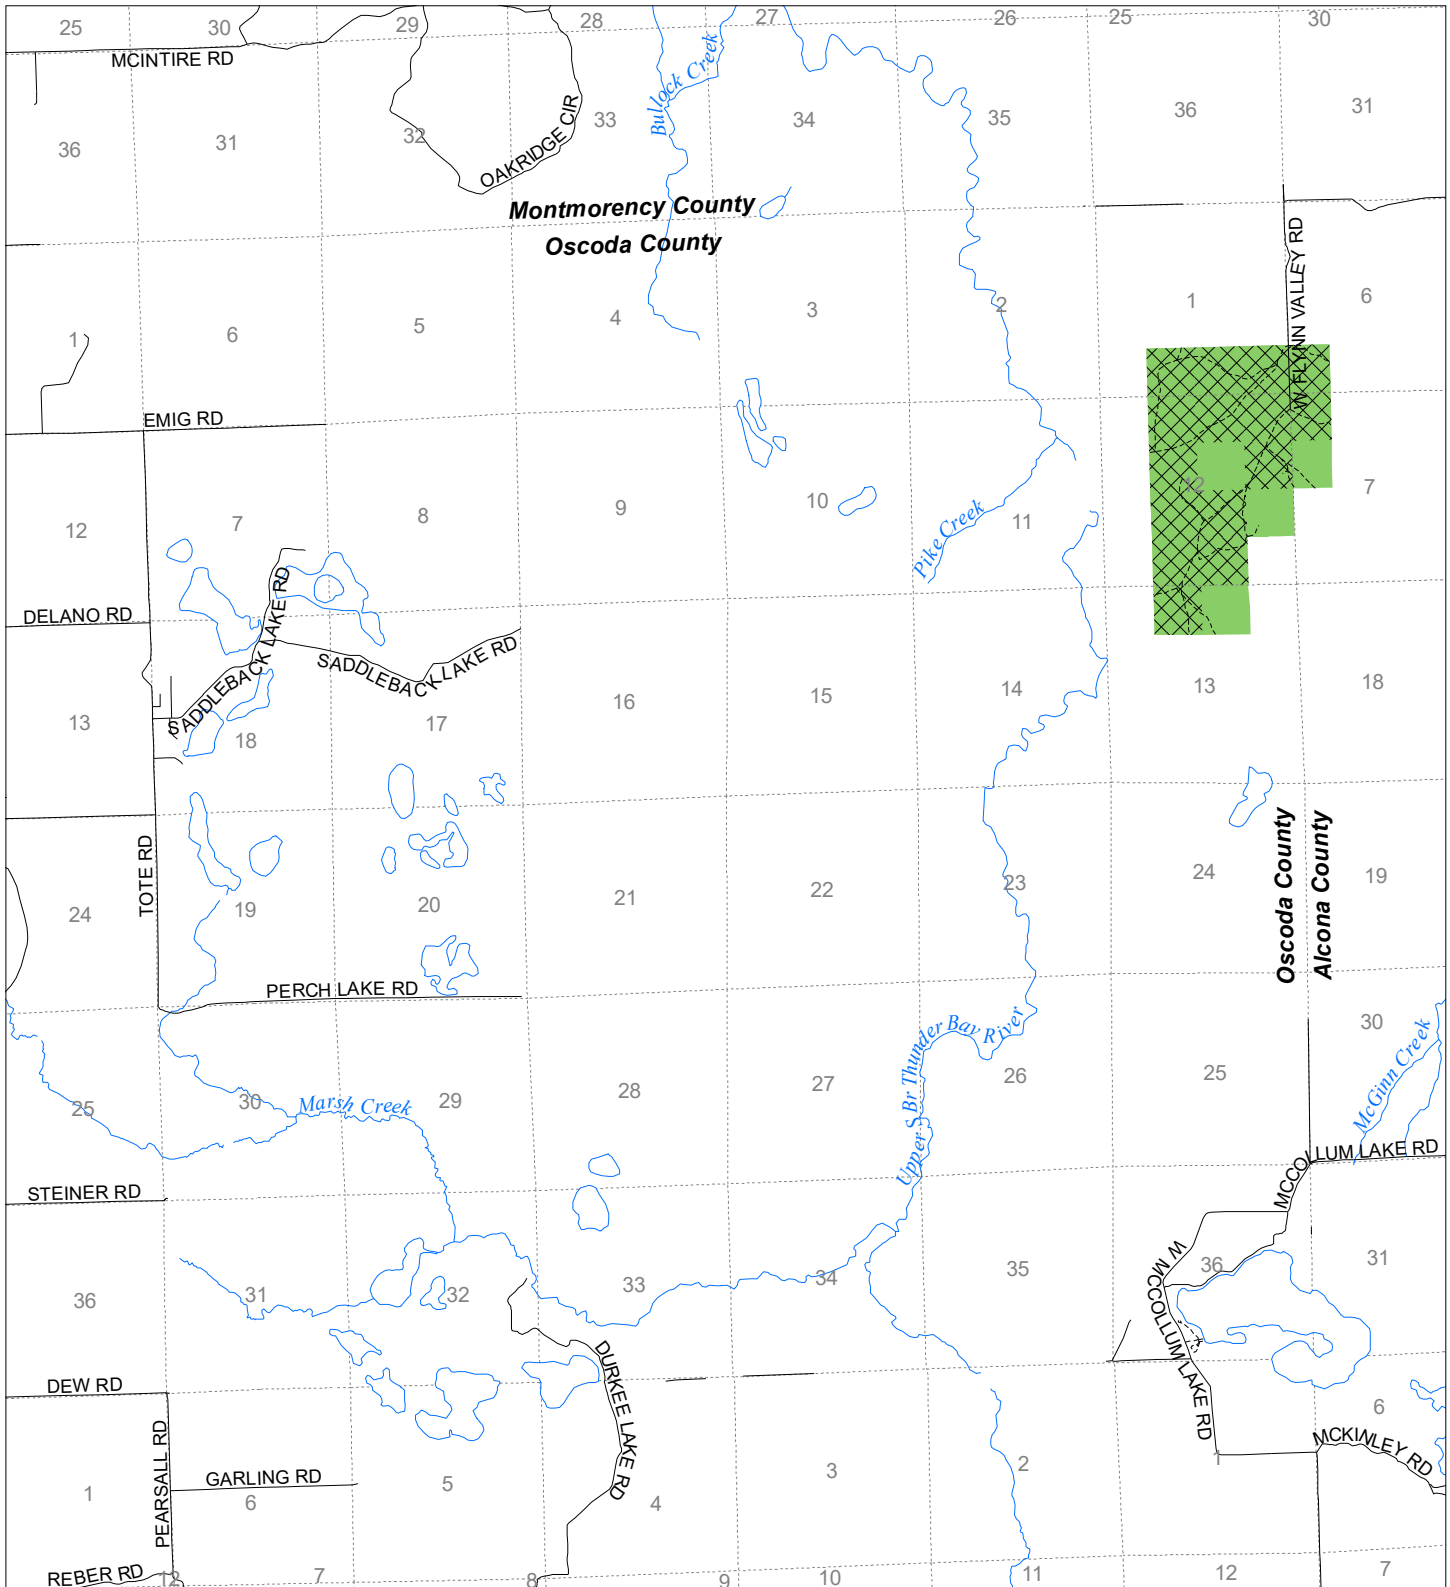

# Fuelwood Collection Oscoda County T28N,R04E

- State land open to fuelwood collection
- State land closed to fuelwood collection

..... Snowmobile trail

Effective: April 1, 2020