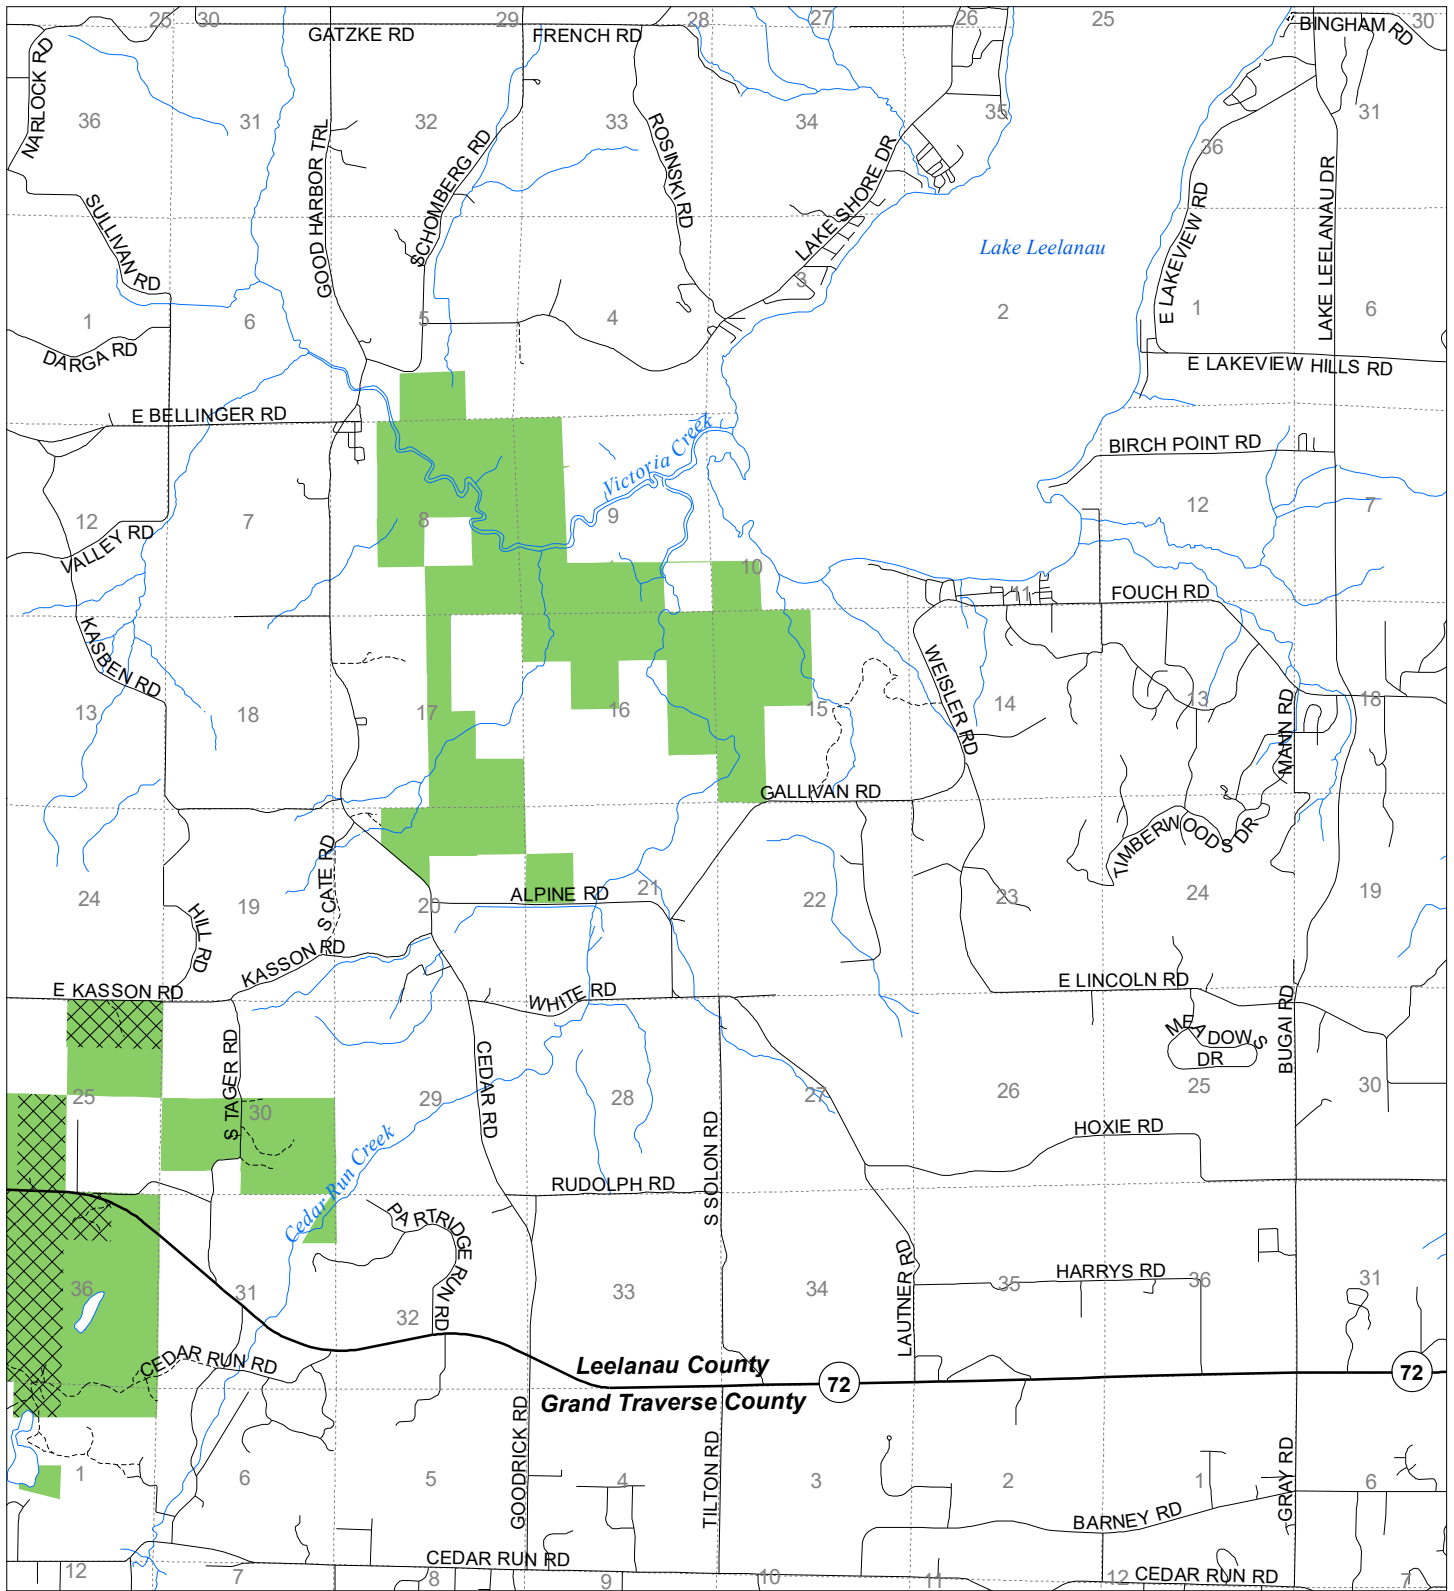

Fuelwood Collection Leelanau County T28N,R12W

- State land open to fuelwood collection
- State land closed to fuelwood collection

Effective: April 1, 2020