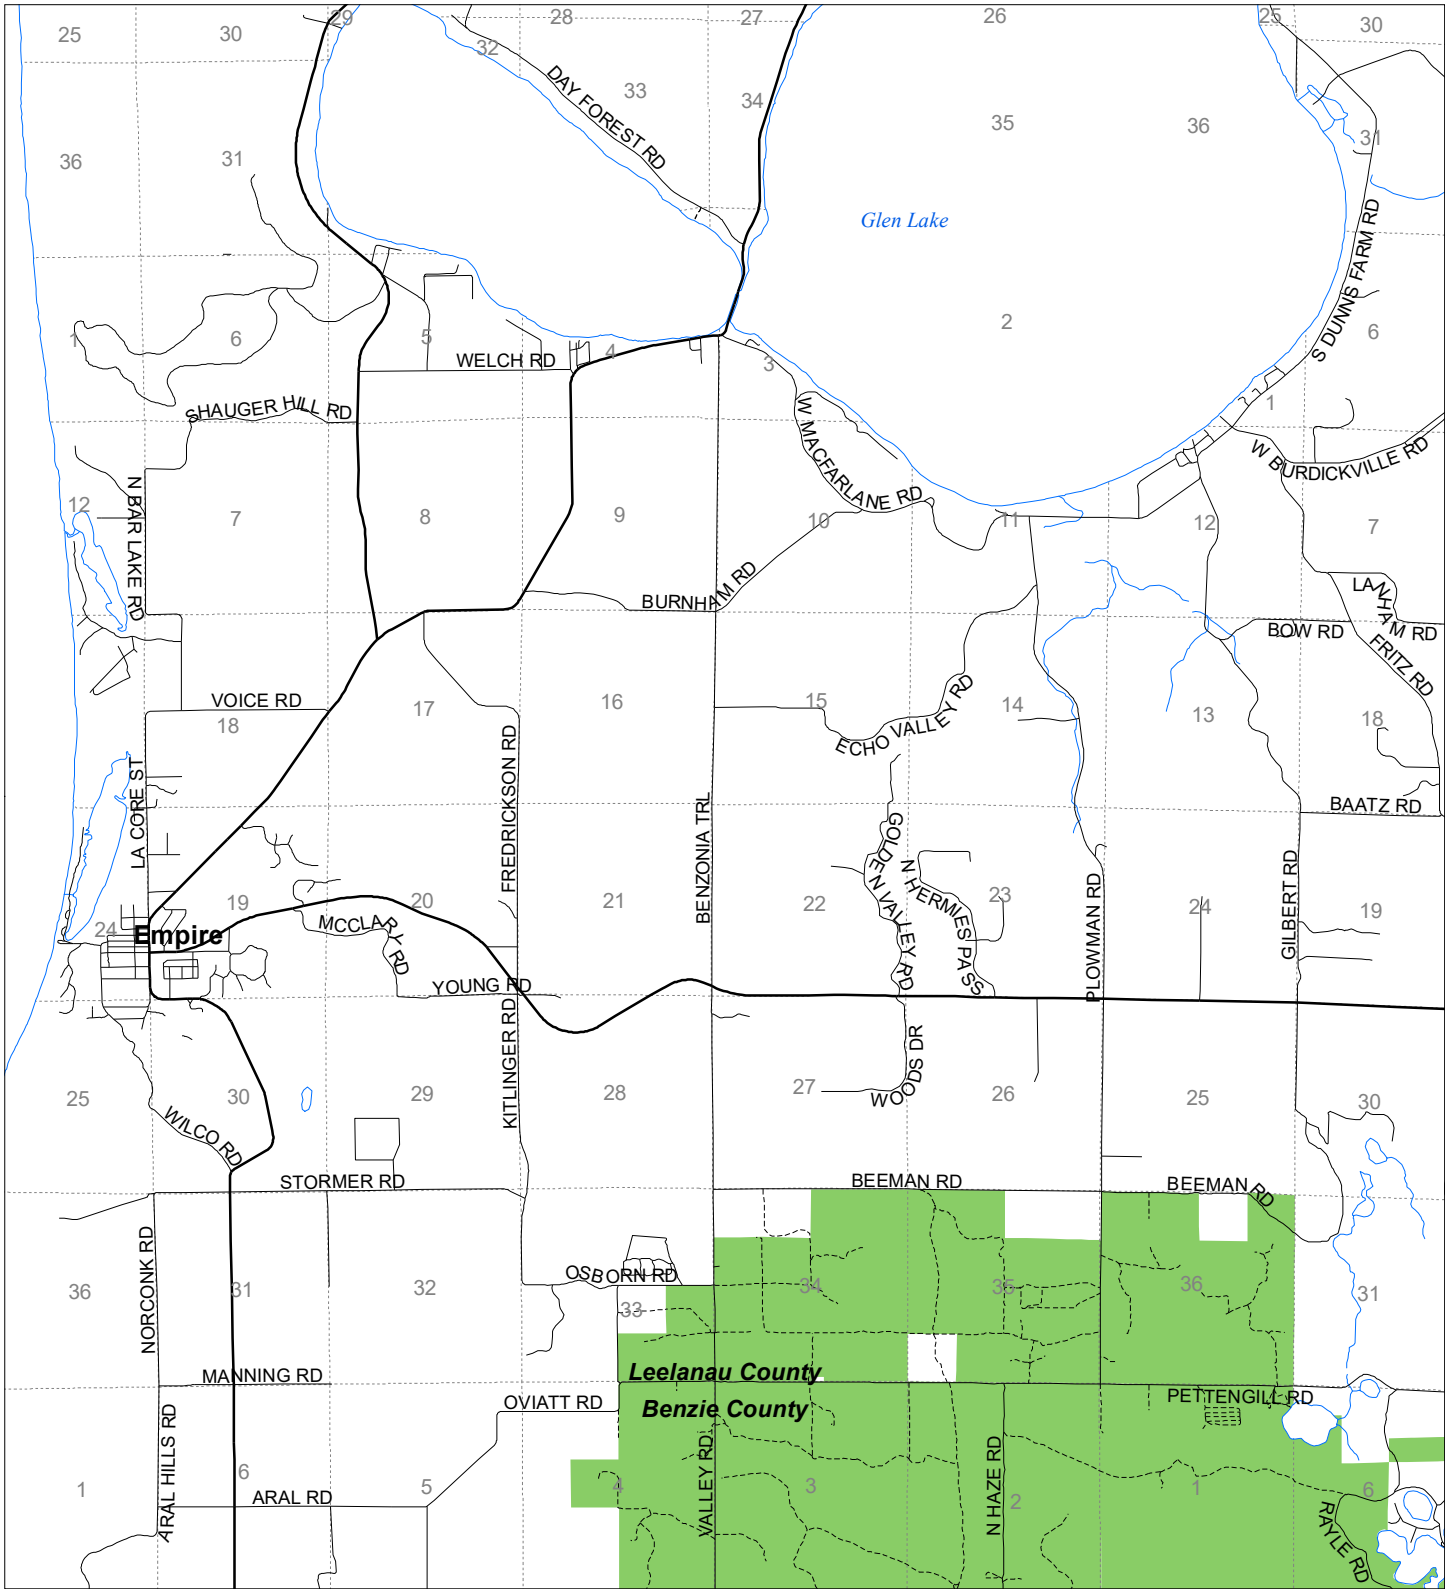

Fuelwood Collection  
 Leelanau County  
**T28N,R14W**

- State land open to fuelwood collection
- State land closed to fuelwood collection

Effective: April 1, 2020