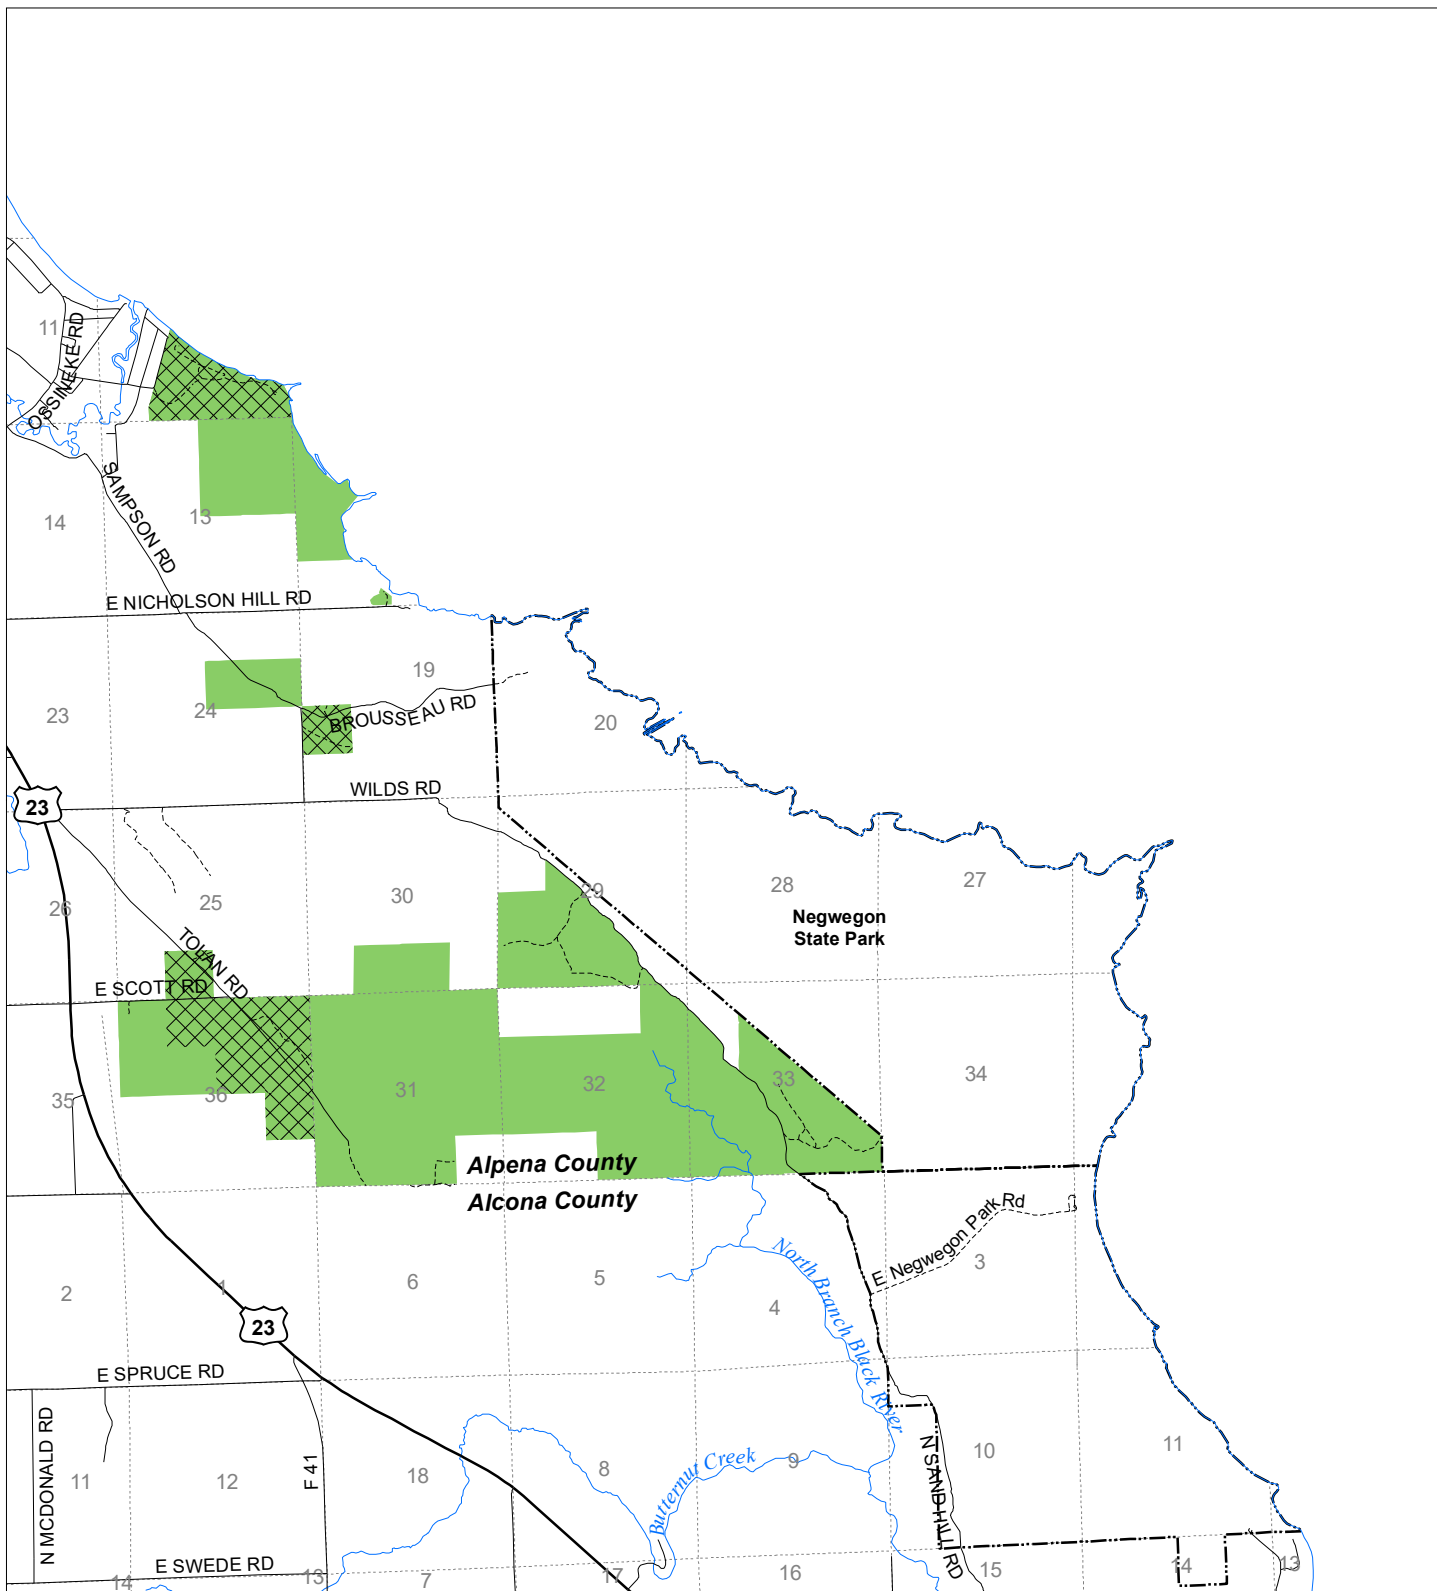

Fuelwood Collection
 Alpena County
T29N,R09E

- State land open to fuelwood collection
- State land closed to fuelwood collection

Effective: April 1, 2020

03/26/2020