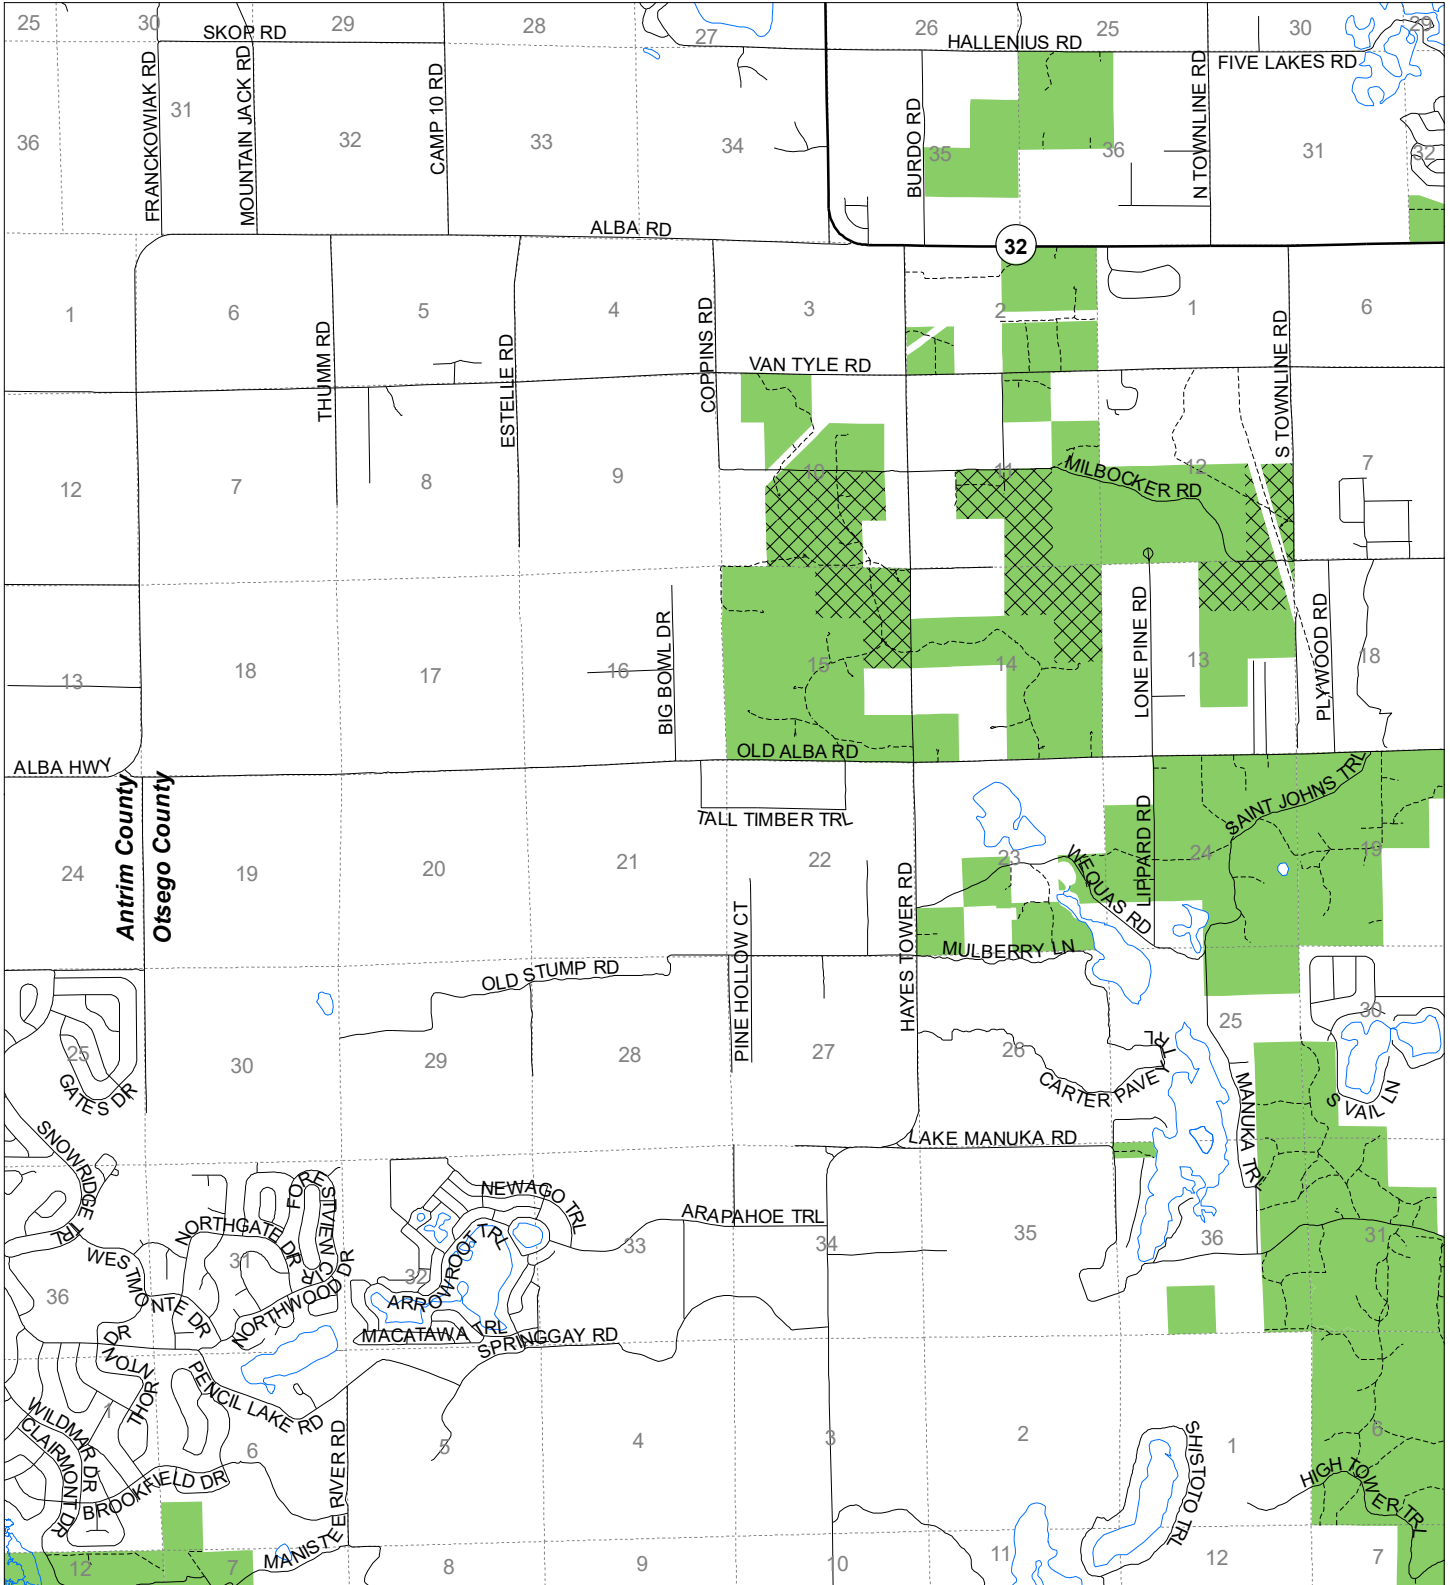

Fuelwood Collection Otsego County T30N,R04W

- State land open to fuelwood collection
- State land closed to fuelwood collection

Effective: April 1, 2020