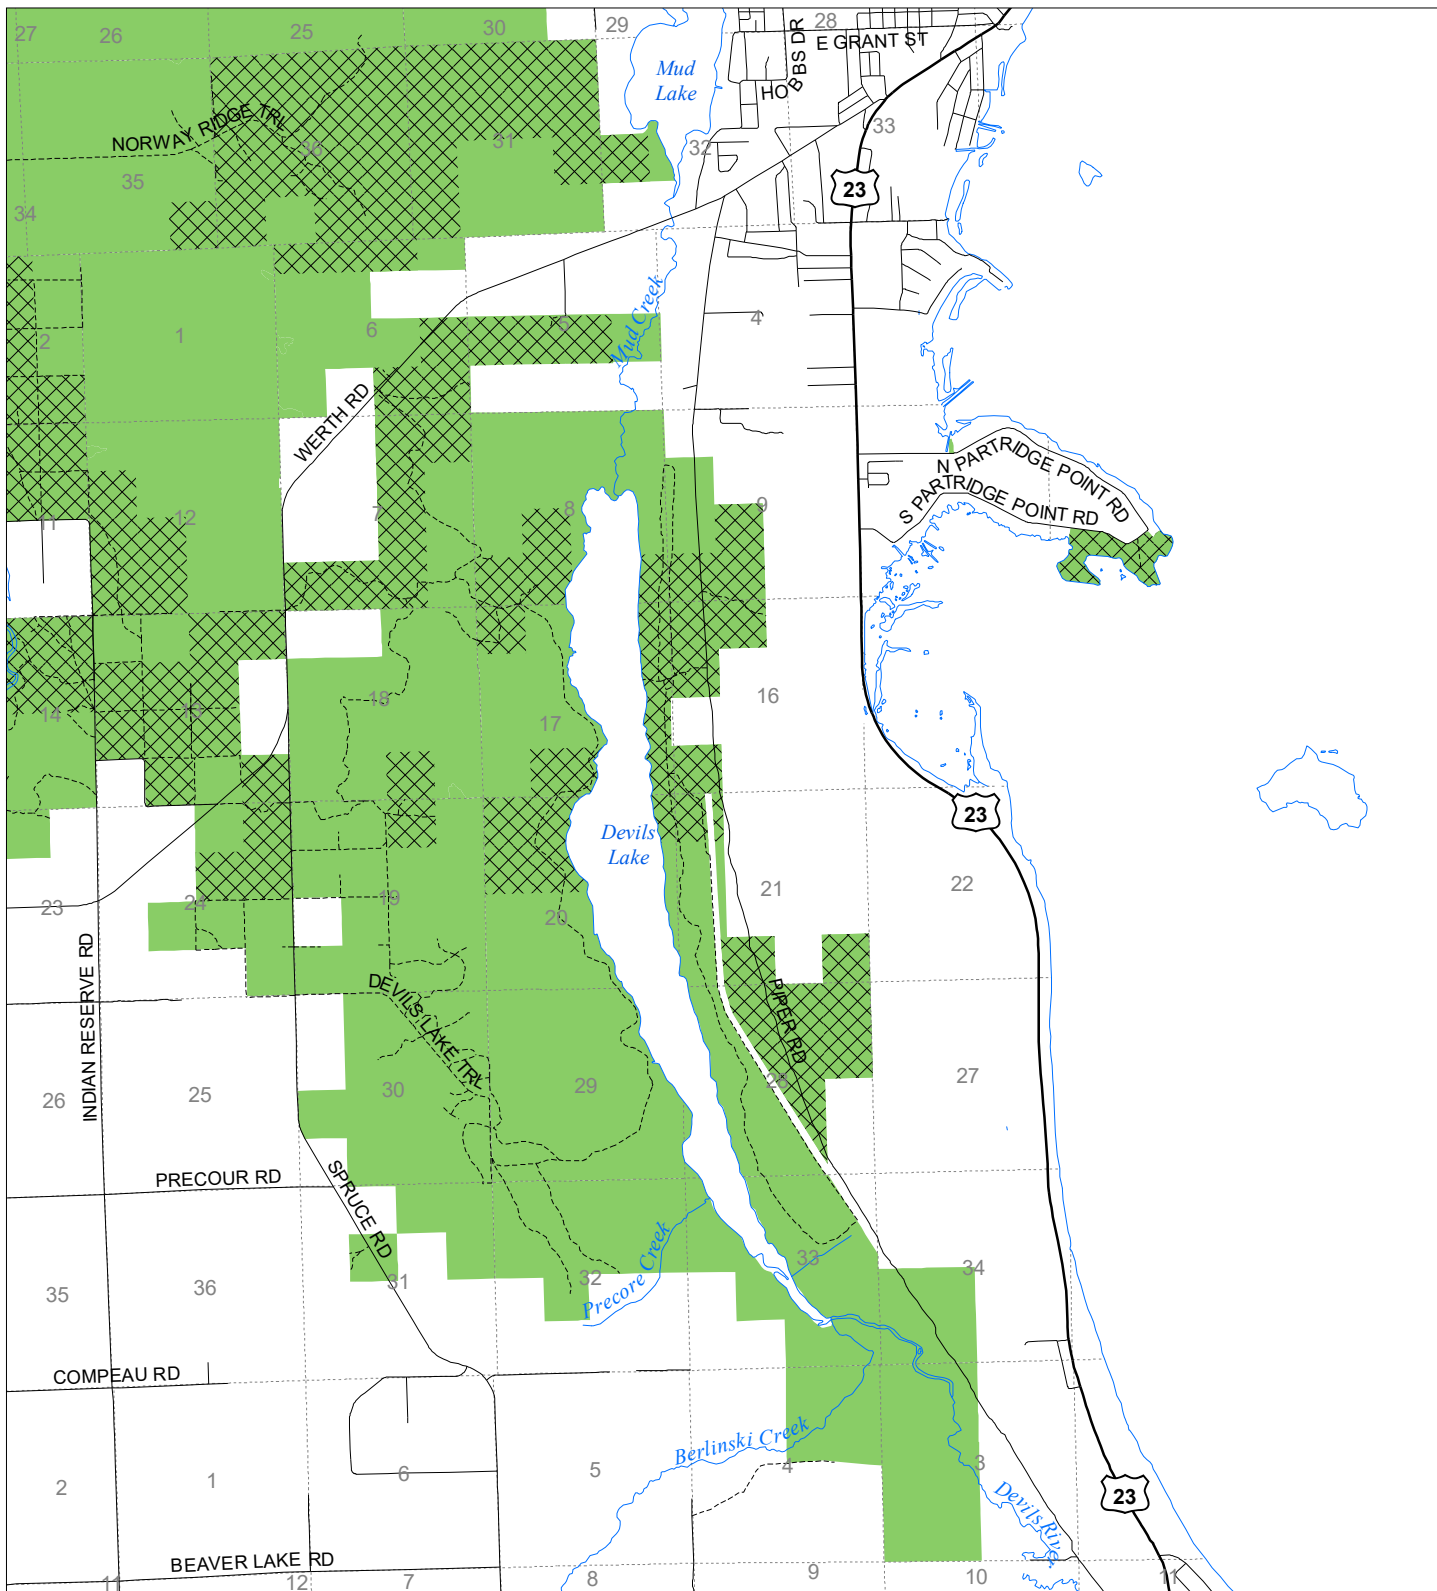

# Fuelwood Collection Alpena County T30N,R08E

- State land open to fuelwood collection
- State land closed to fuelwood collection

Effective: April 1, 2020