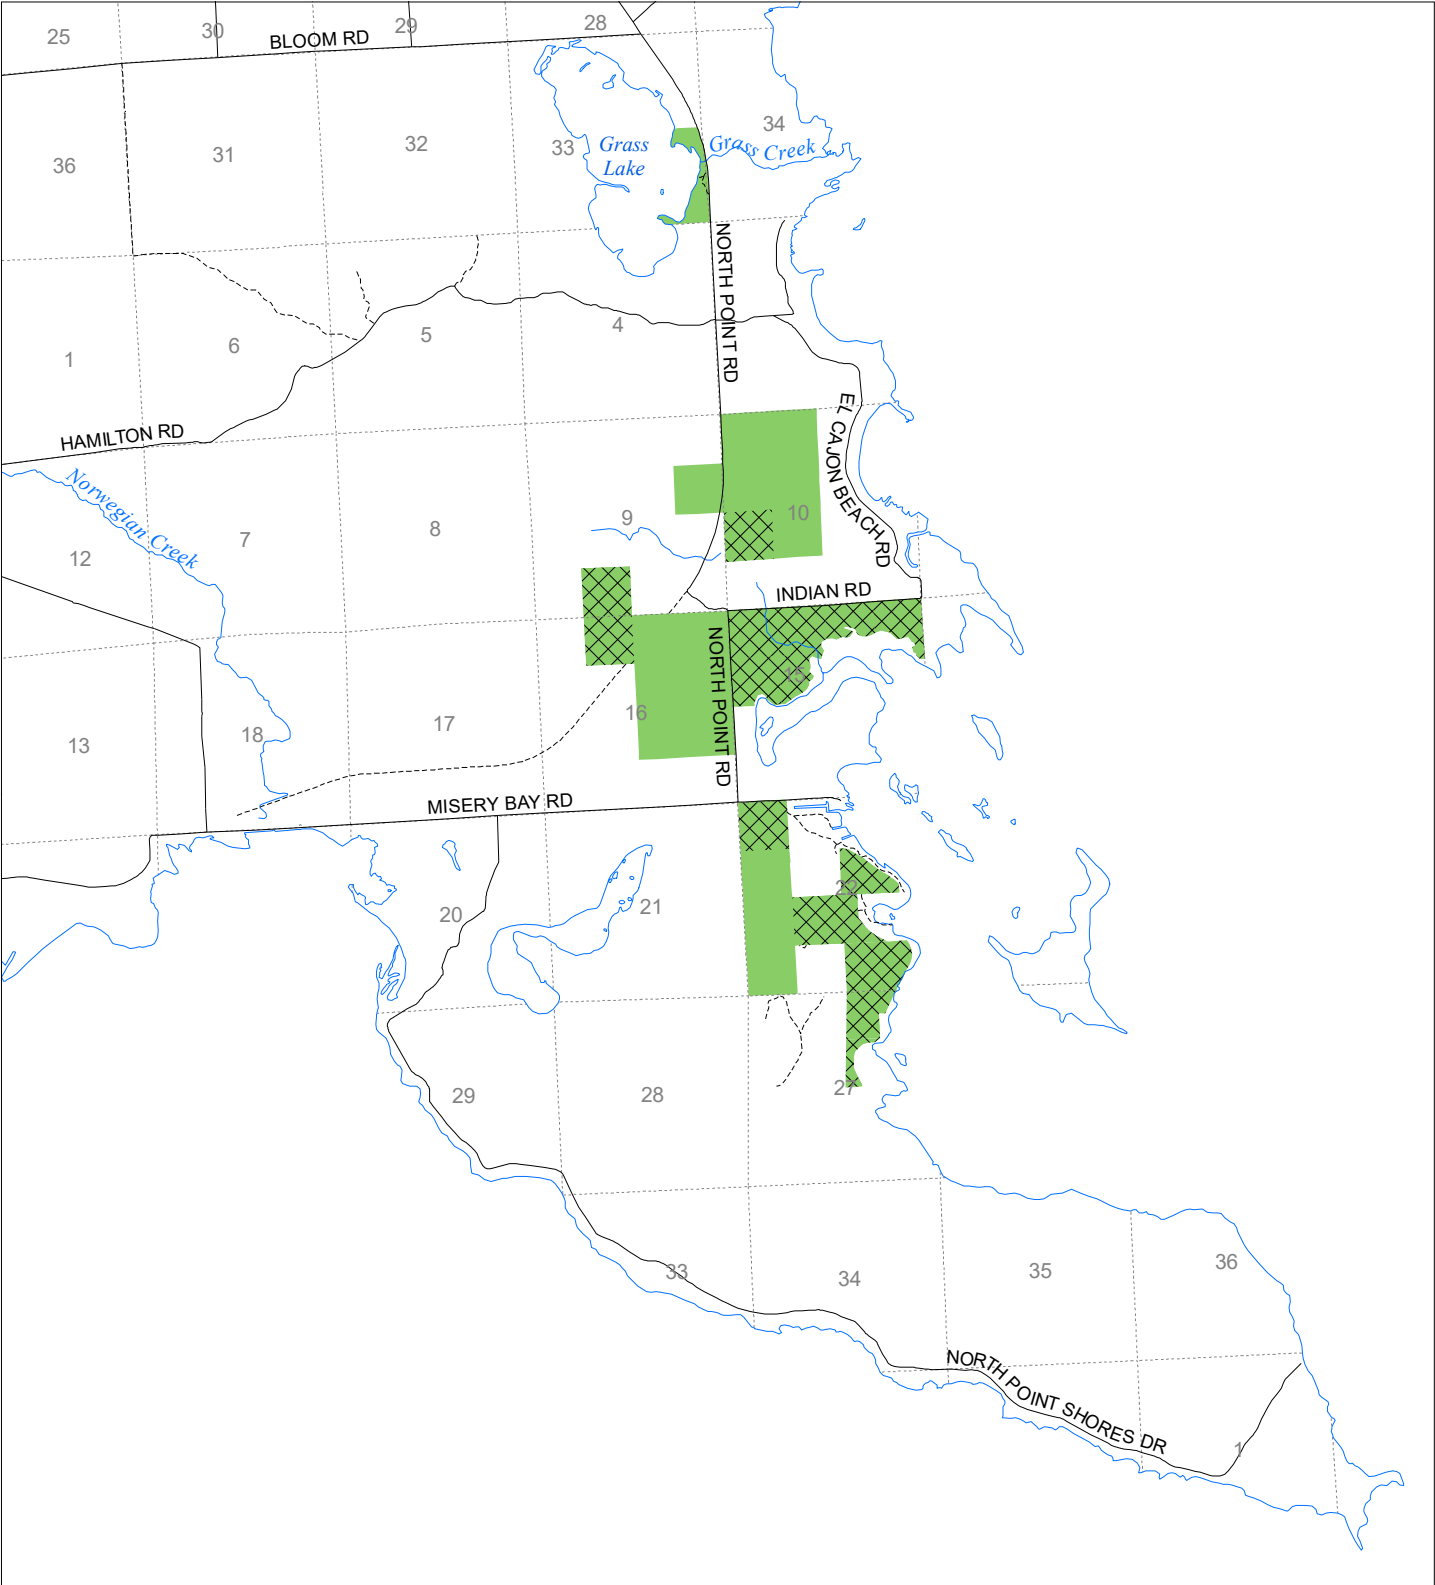

Fuelwood Collection
Alpena County
T31N,R09E

-  State land open to fuelwood collection
-  State land closed to fuelwood collection

Effective: April 1, 2020