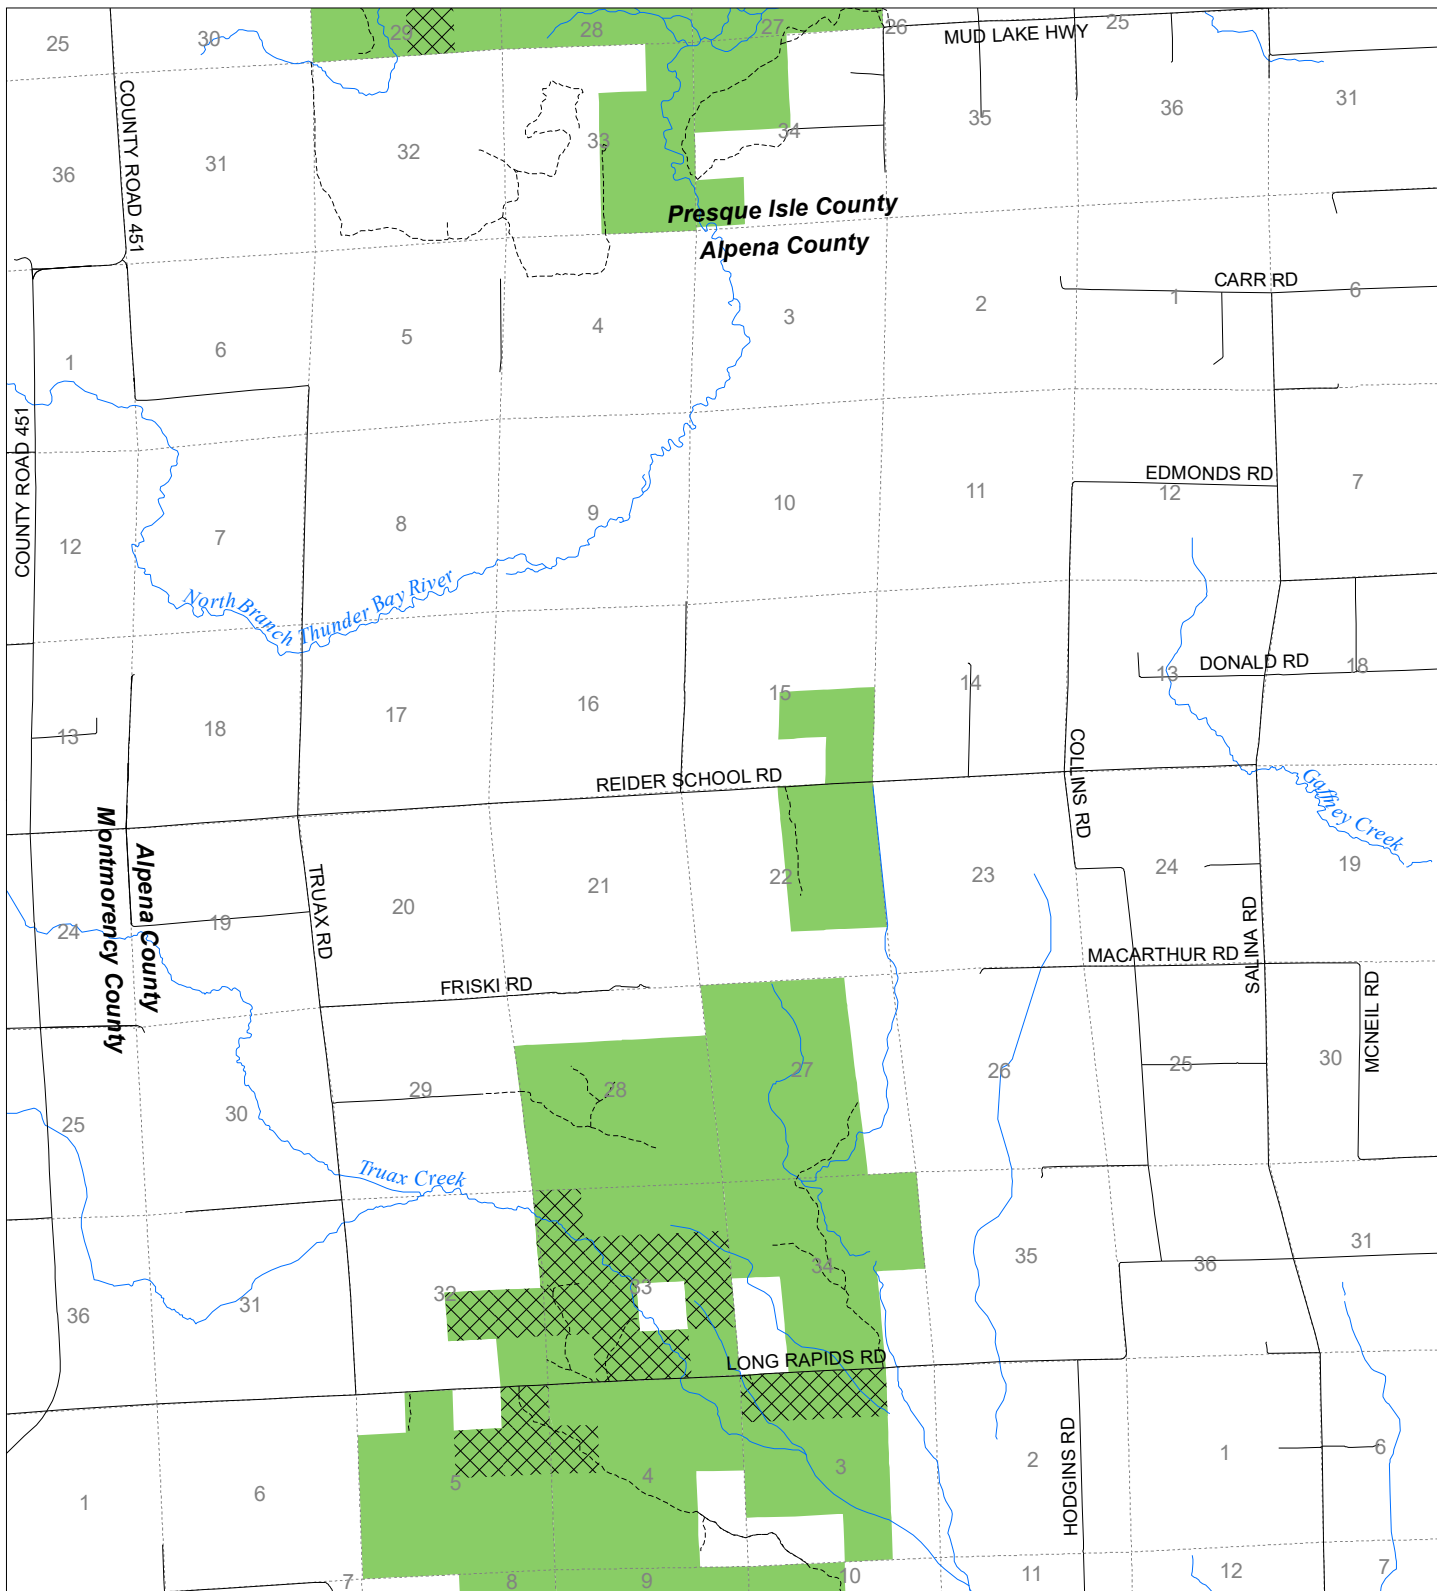

# Fuelwood Collection Alpena County T32N,R05E

- State land open to fuelwood collection
- State land closed to fuelwood collection

Effective: April 1, 2020