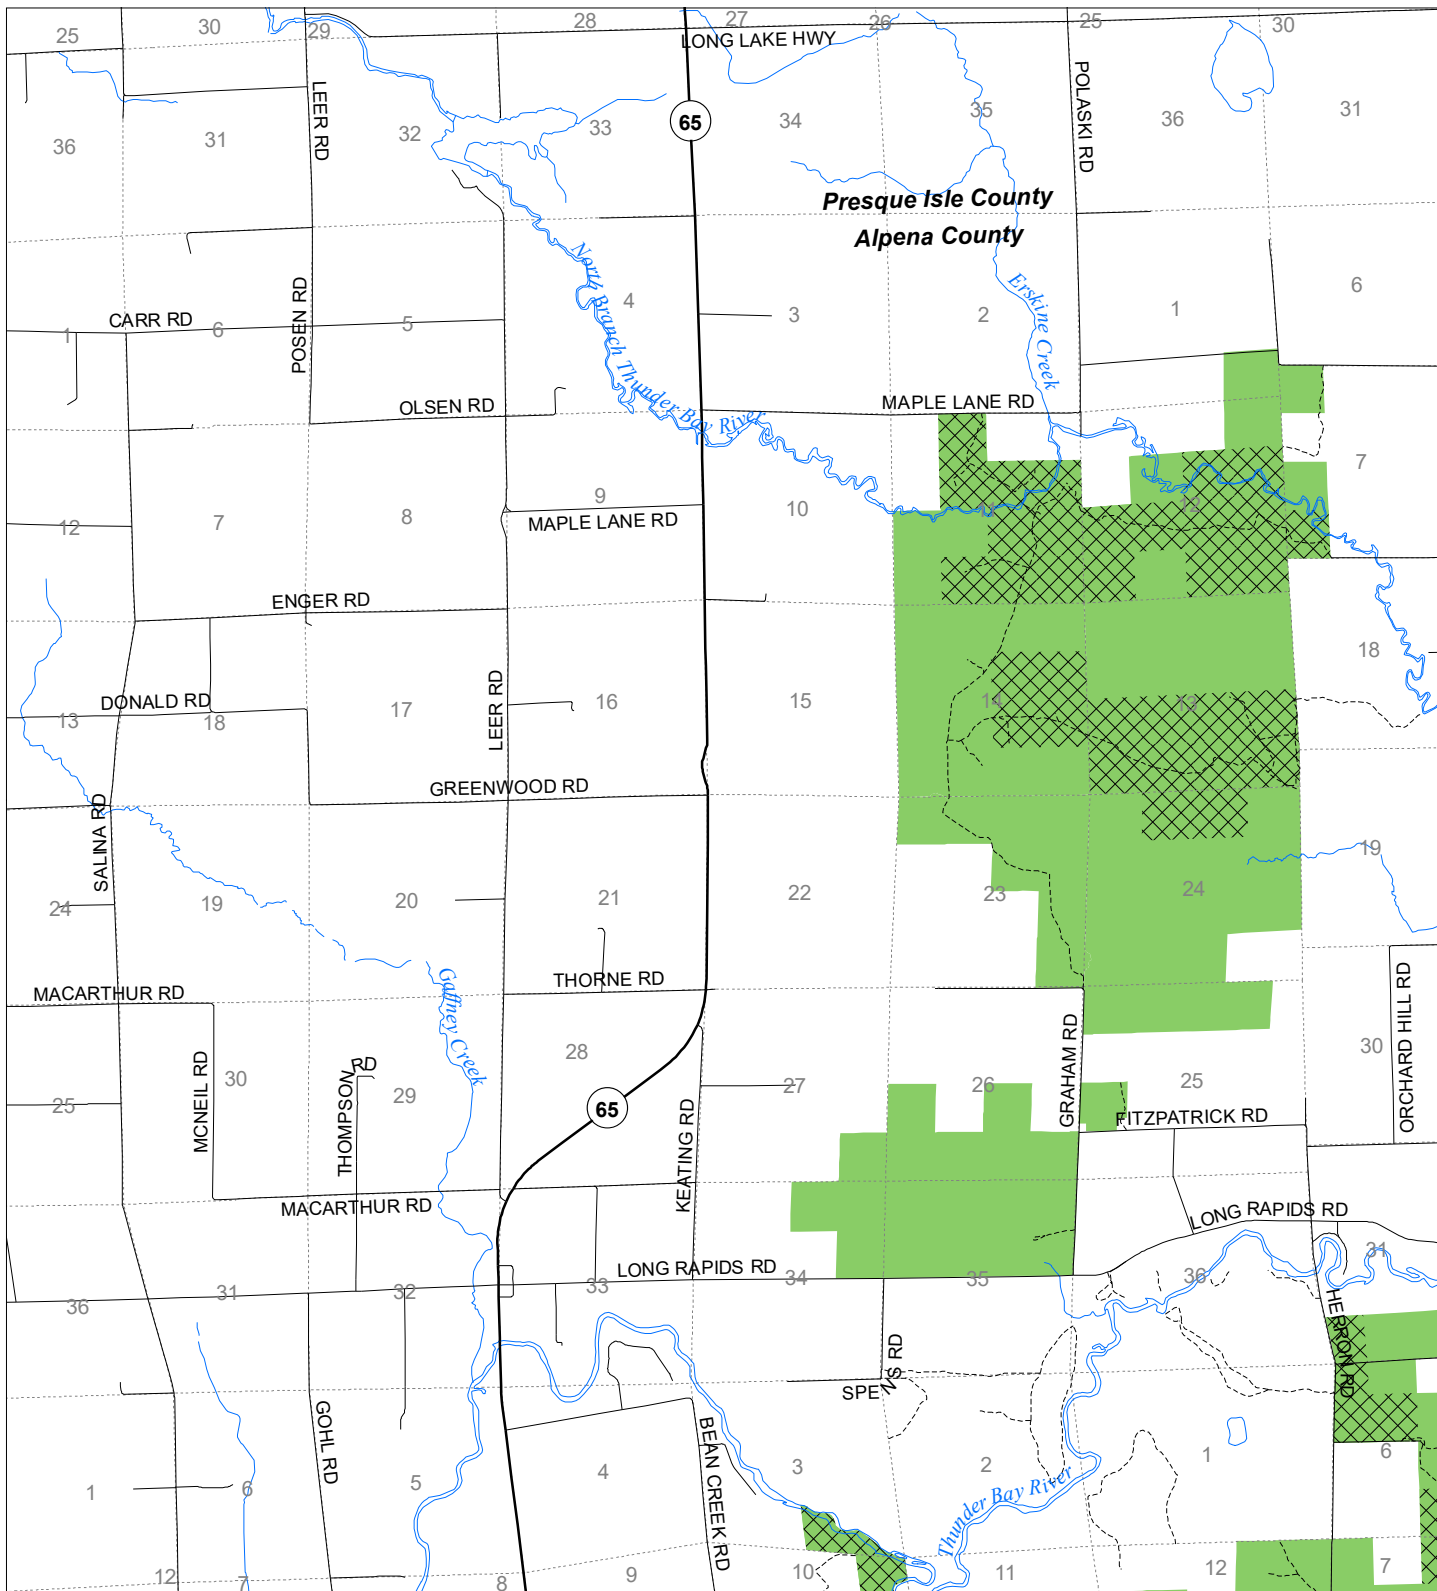

Fuelwood Collection Alpena County T32N,R06E

- State land open to fuelwood collection
- State land closed to fuelwood collection

Effective: April 1, 2020