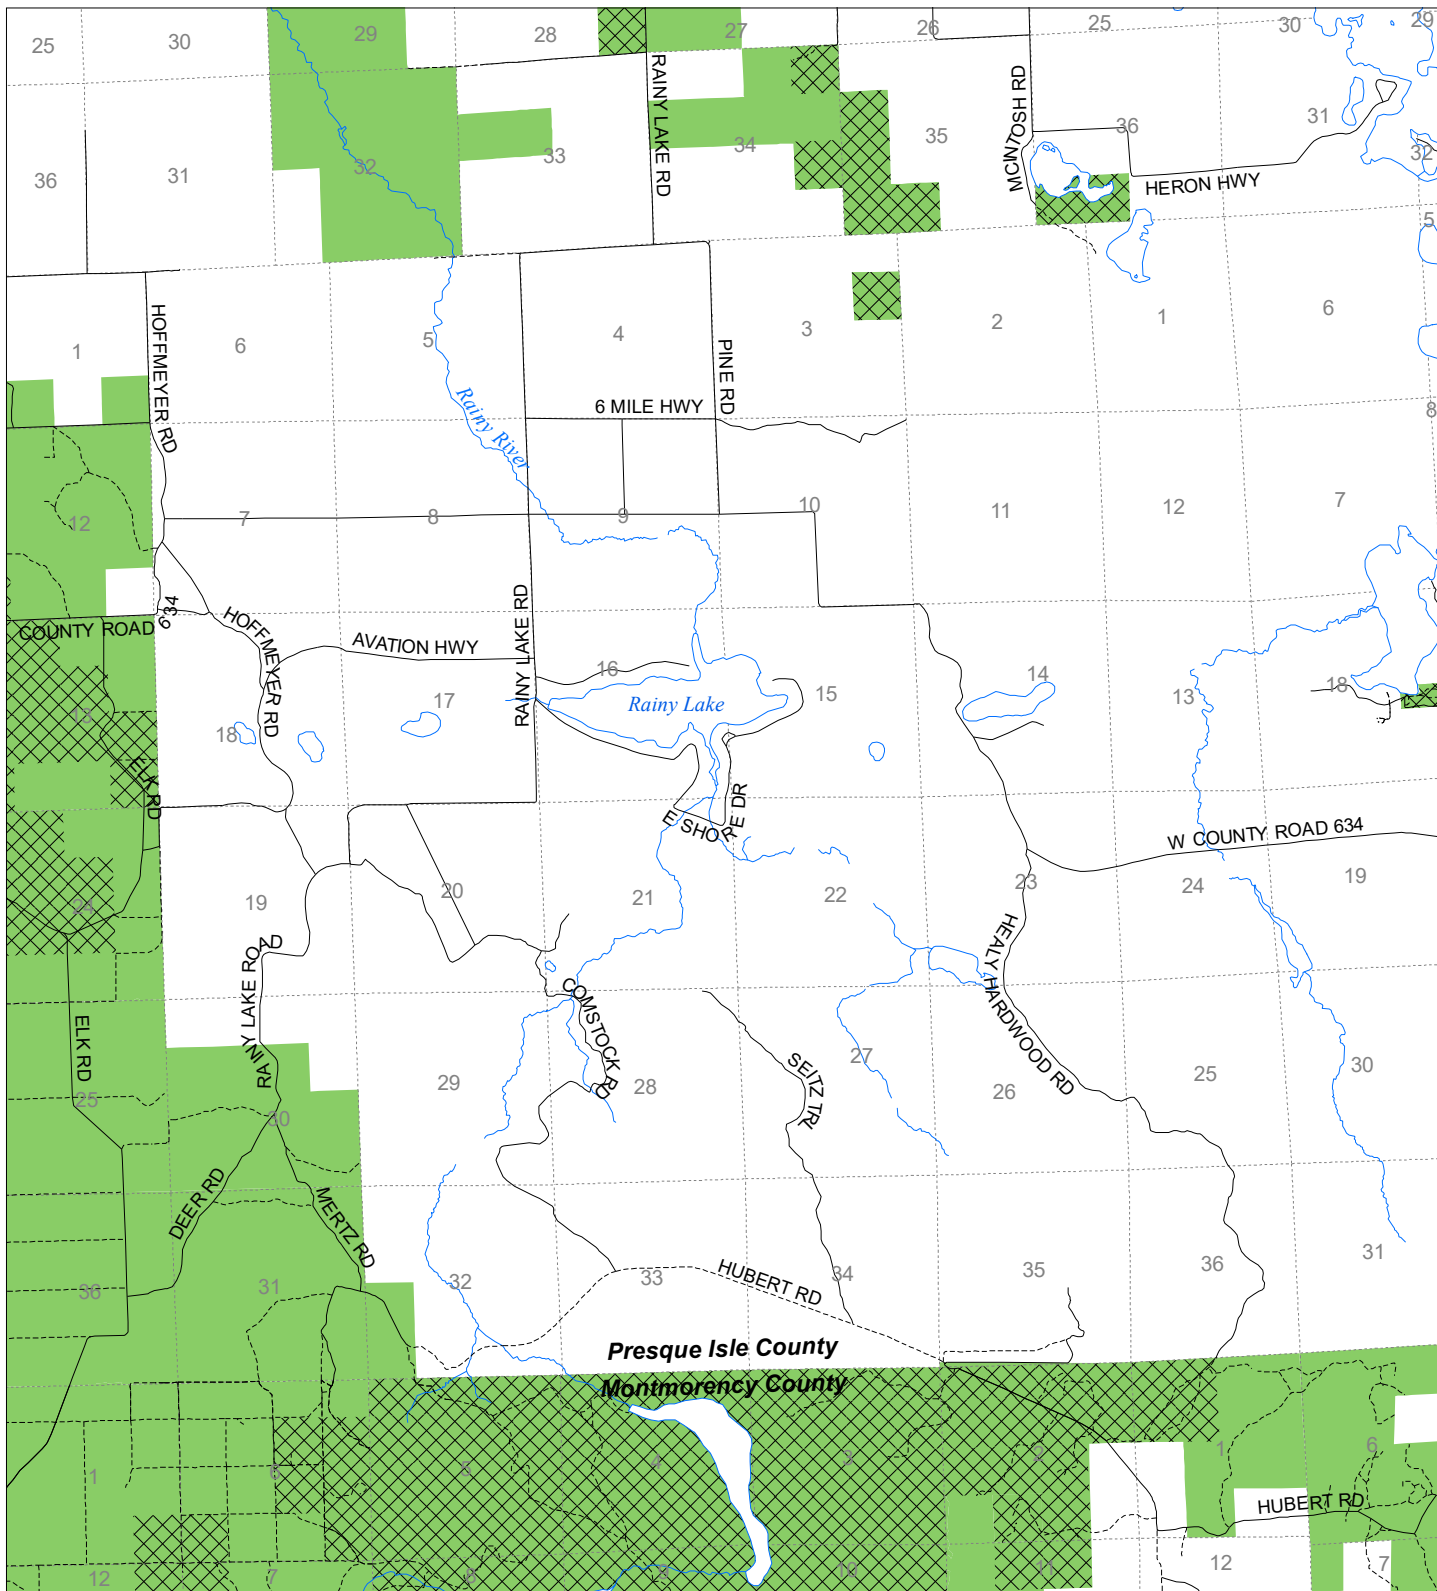

Fuelwood Collection Presque Isle County T33N,R03E

- State land open to fuelwood collection
- State land closed to fuelwood collection

Effective: April 1, 2020

03/22/2020