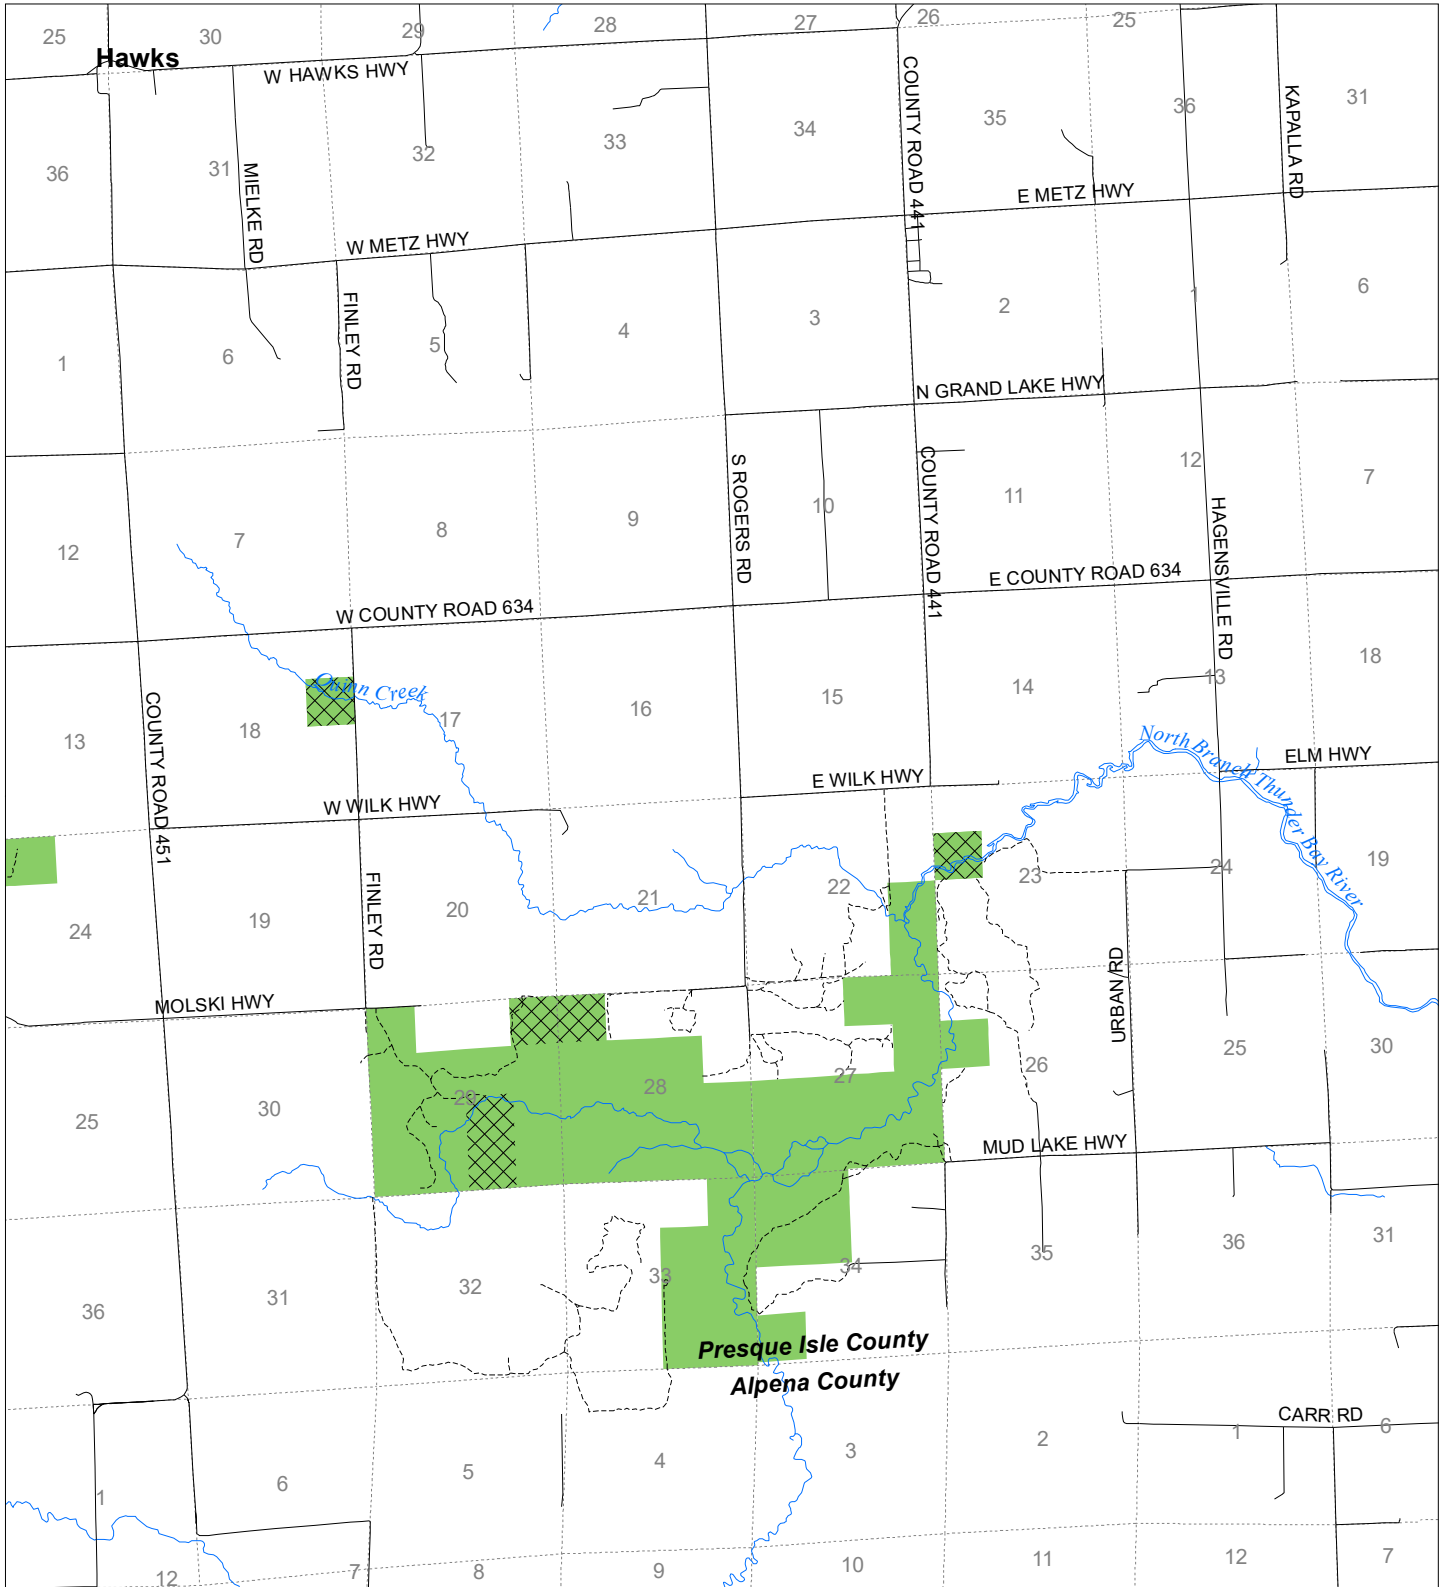

Fuelwood Collection
 Presque Isle County
T33N,R05E

- State land open to fuelwood collection
- State land closed to fuelwood collection

Effective: April 1, 2020