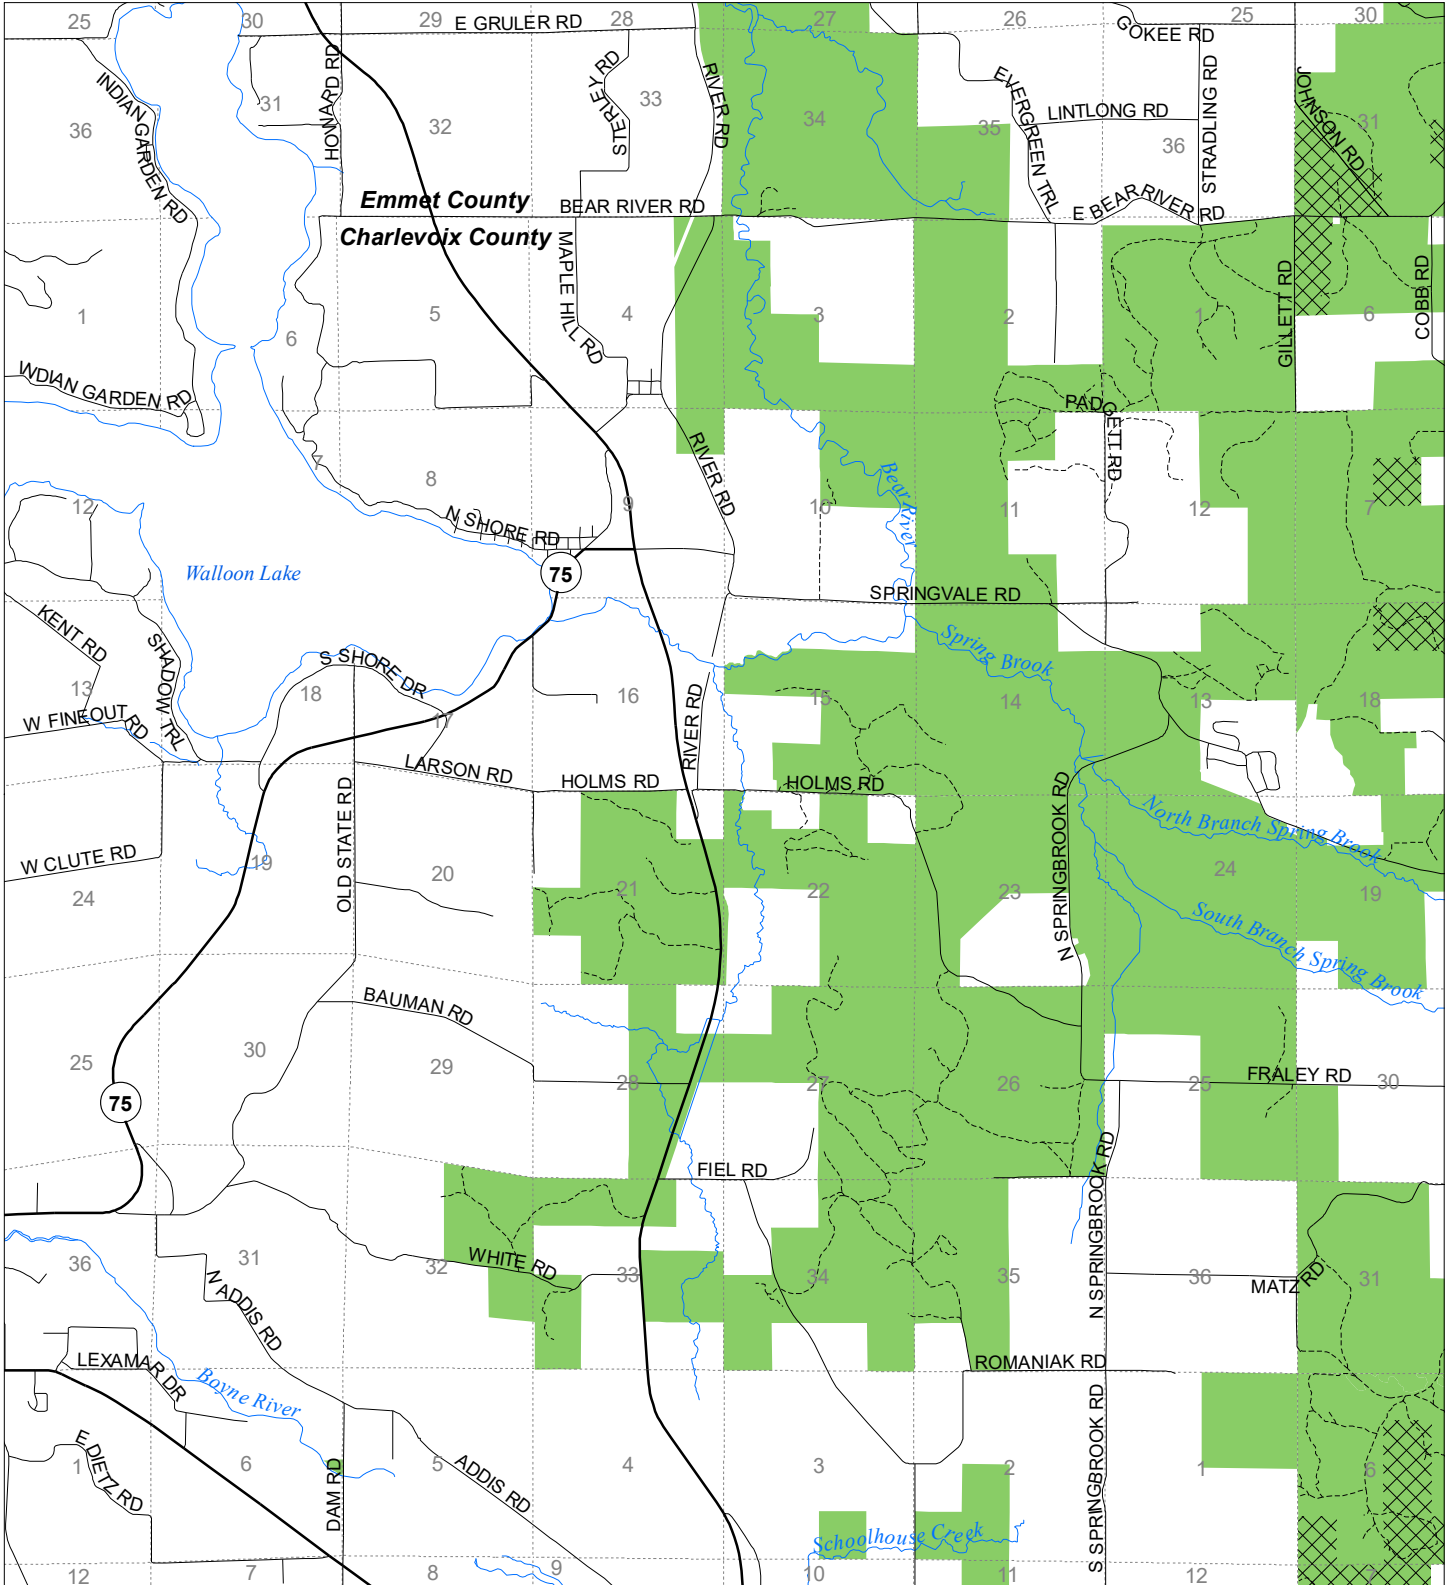

Fuelwood Collection
 Emmet County
T33N,R05W

- State land open to fuelwood collection
- State land closed to fuelwood collection

Effective: April 1, 2020