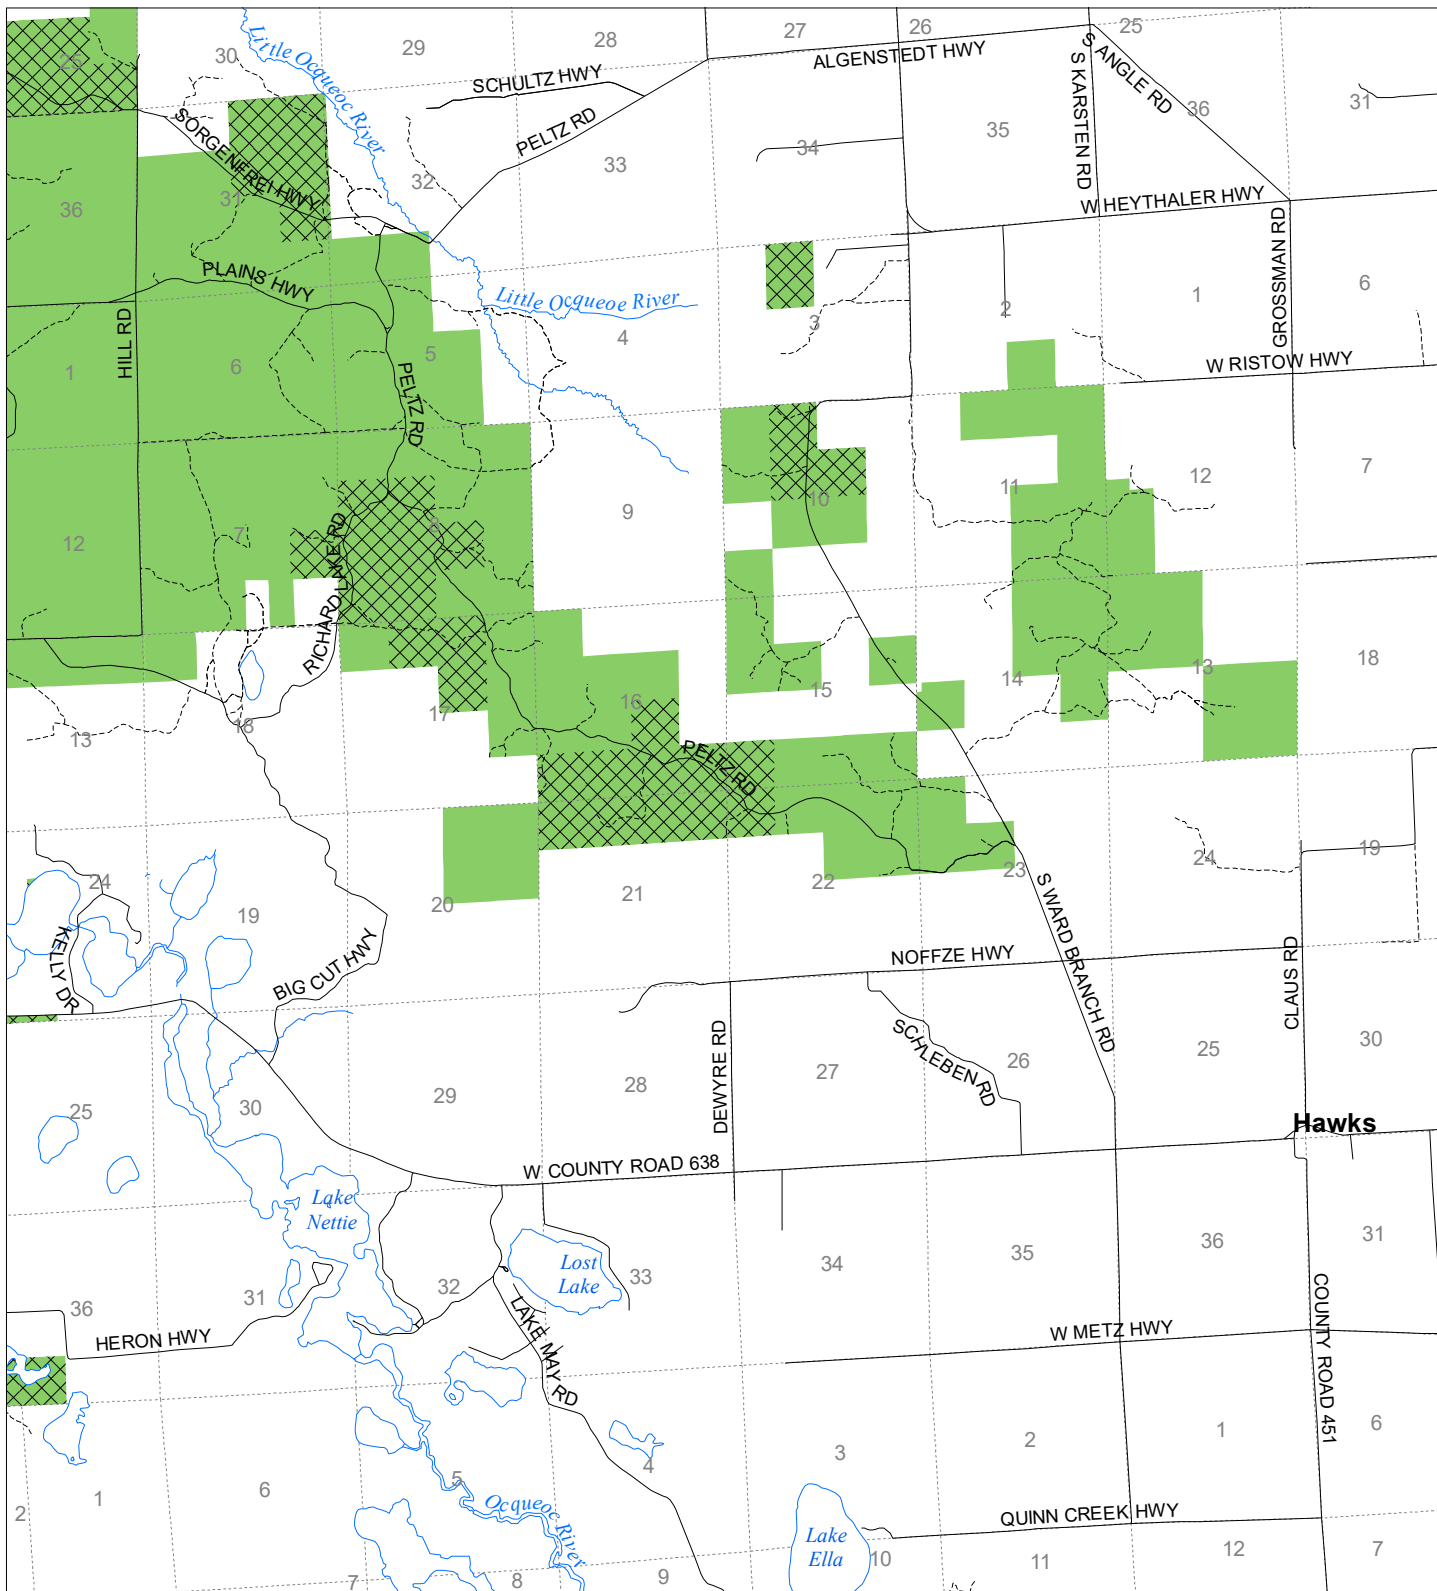

Fuelwood Collection Presque Isle County T34N,R04E

- State land open to fuelwood collection
- State land closed to fuelwood collection

Effective: April 1, 2020