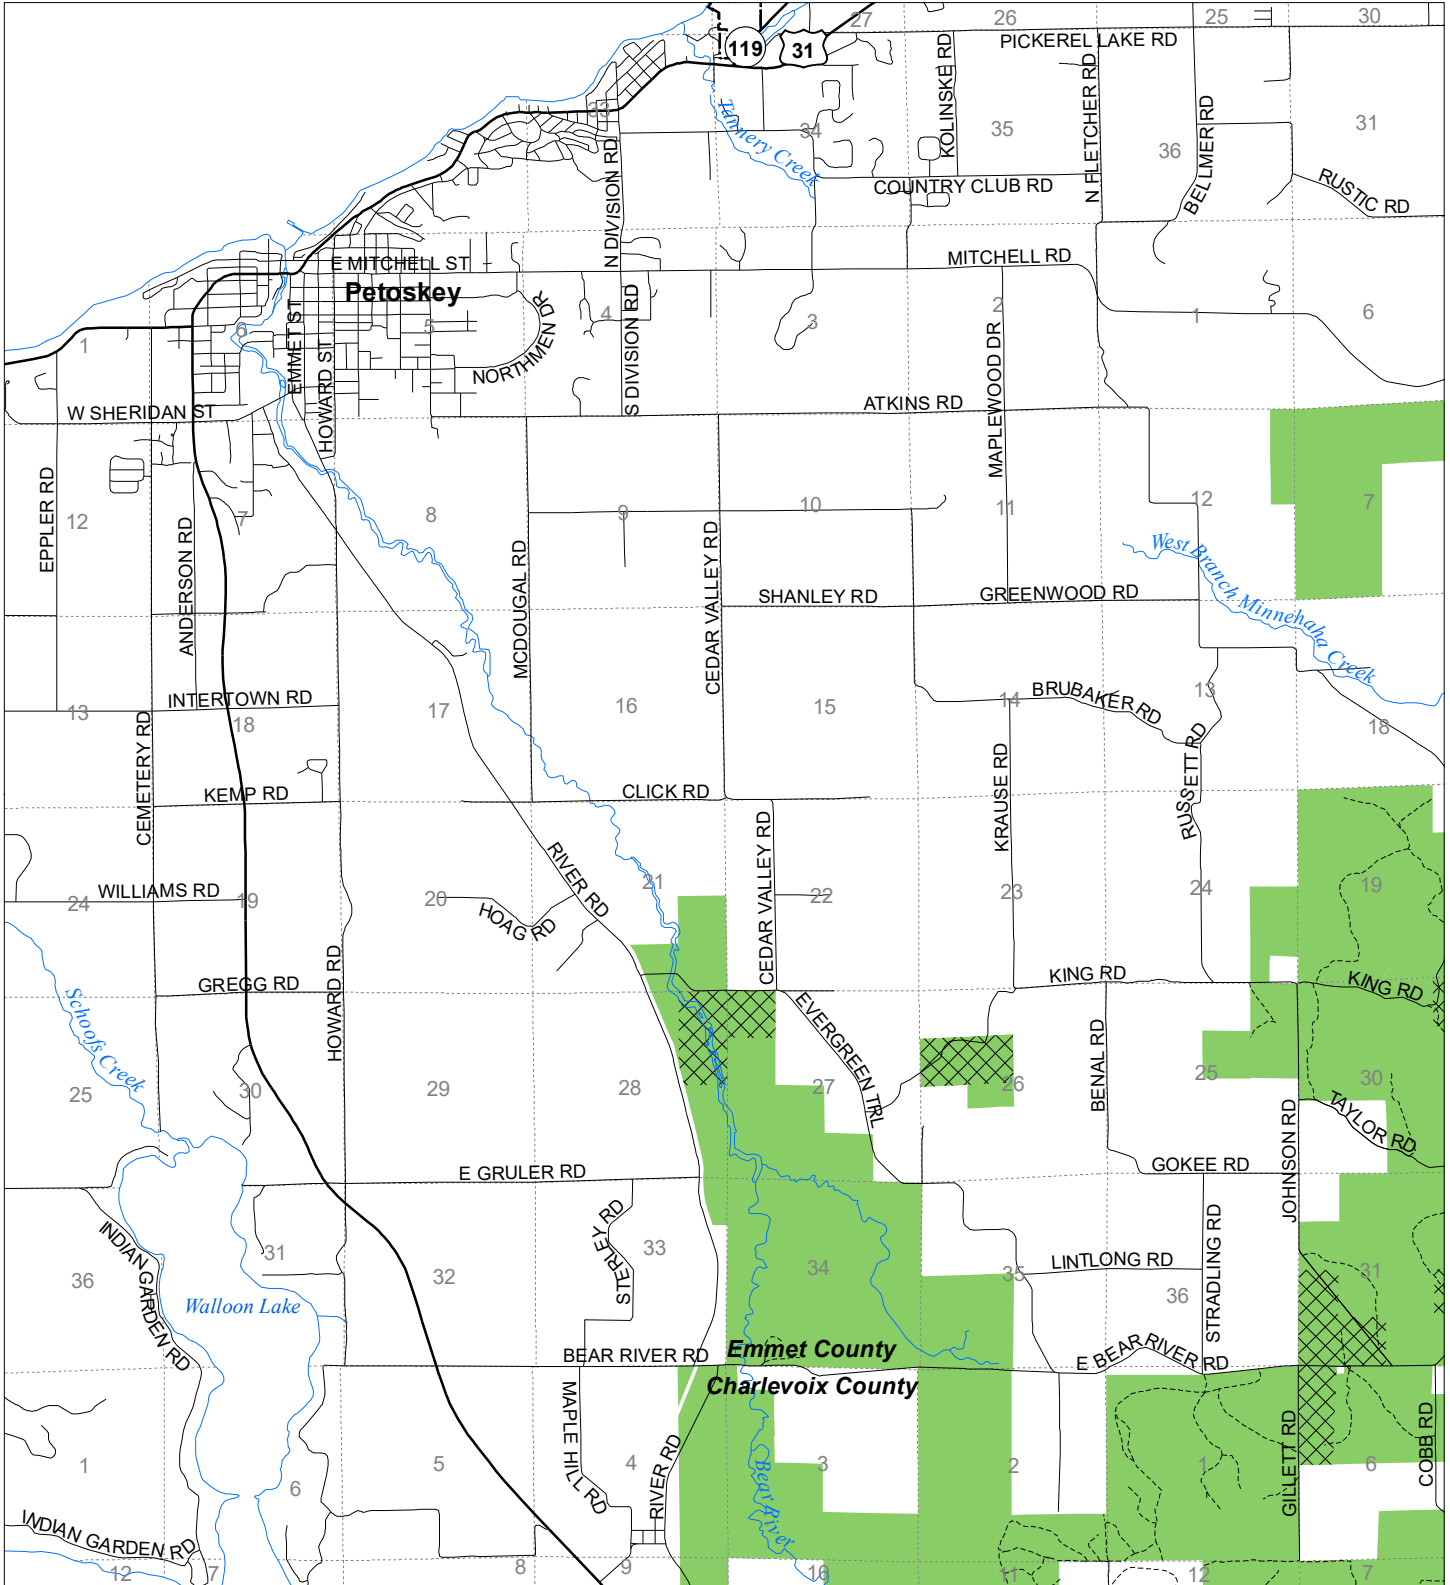

Fuelwood Collection Emmet County T34N,R05W

- State land open to fuelwood collection
- State land closed to fuelwood collection

Effective: April 1, 2020