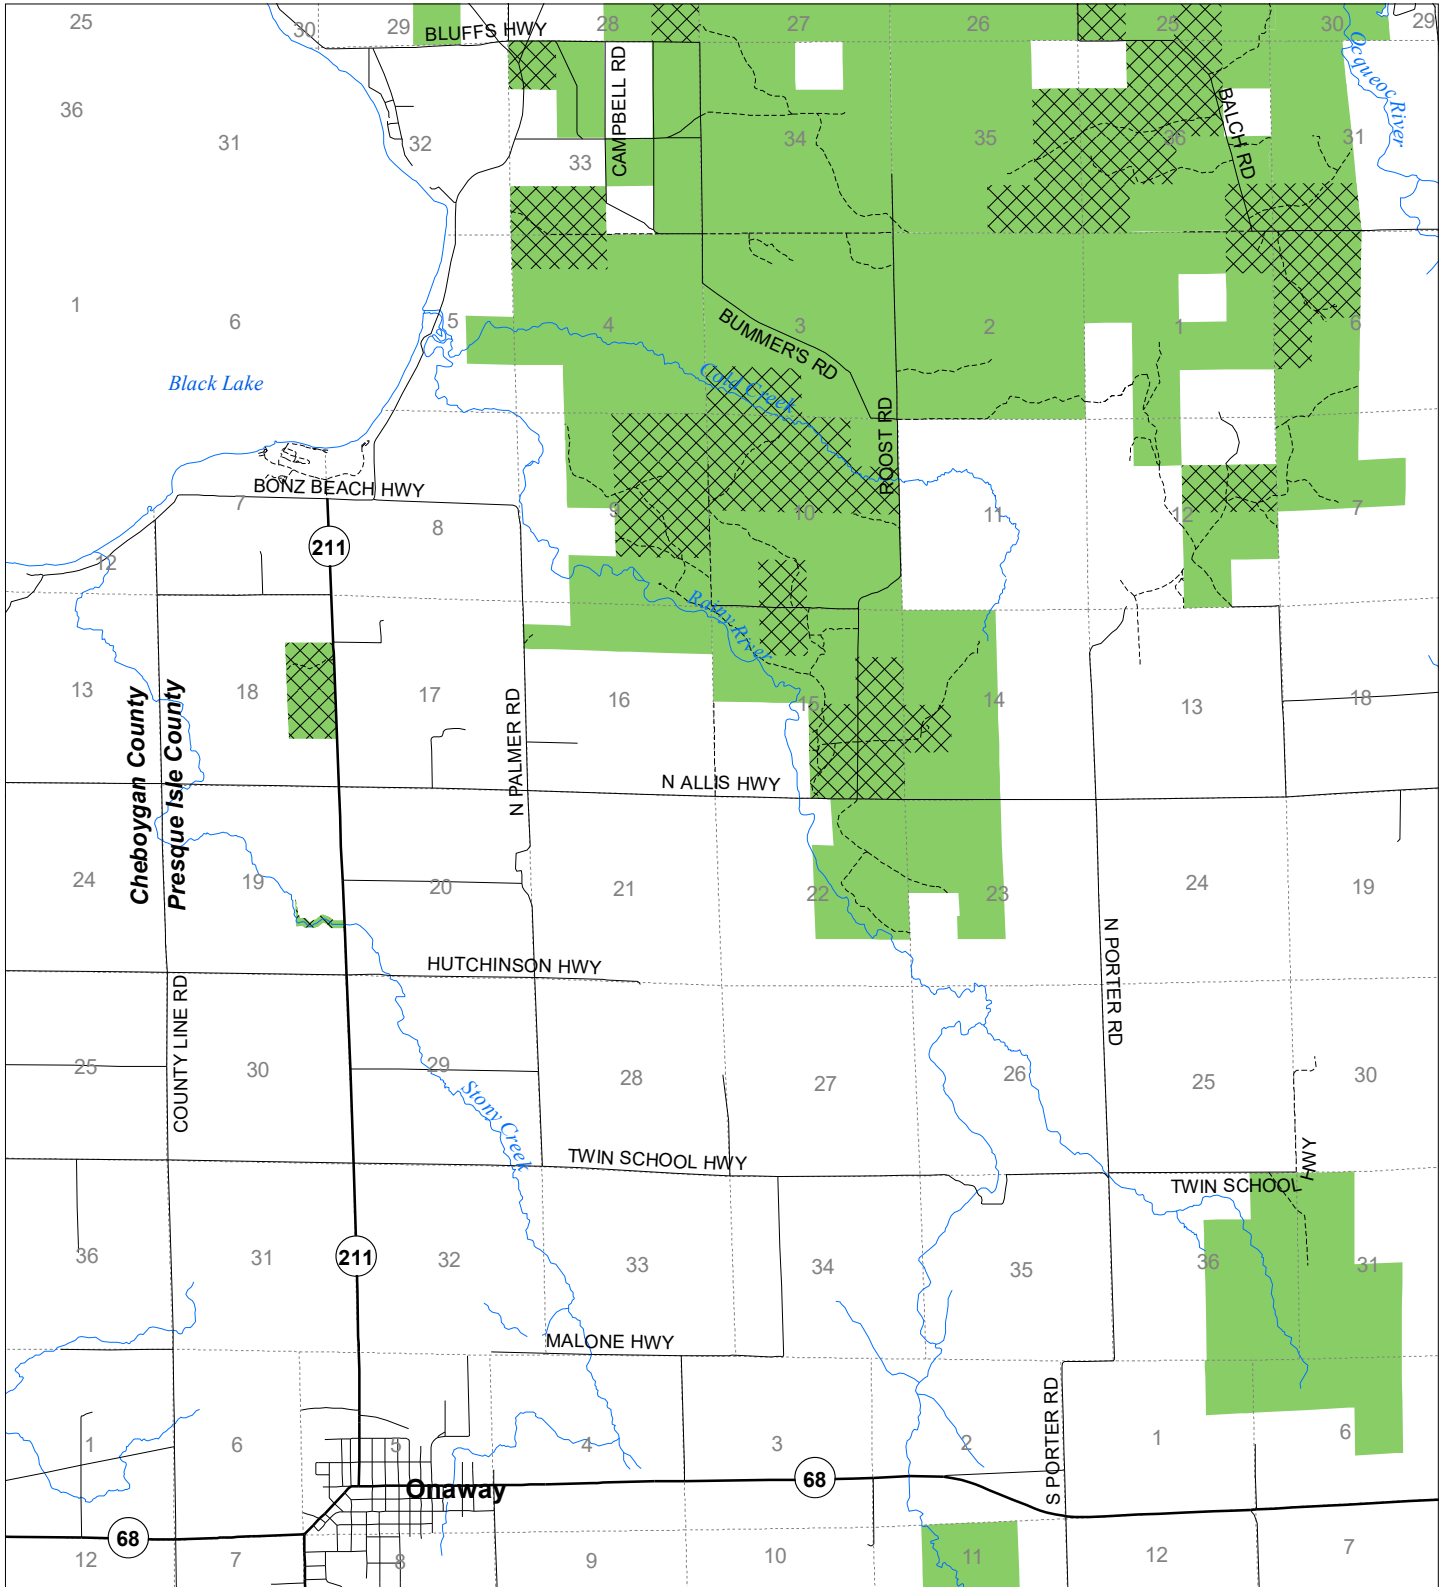

# Fuelwood Collection Presque Isle County T35N,R02E

- State land open to fuelwood collection
- State land closed to fuelwood collection

Effective: April 1, 2020