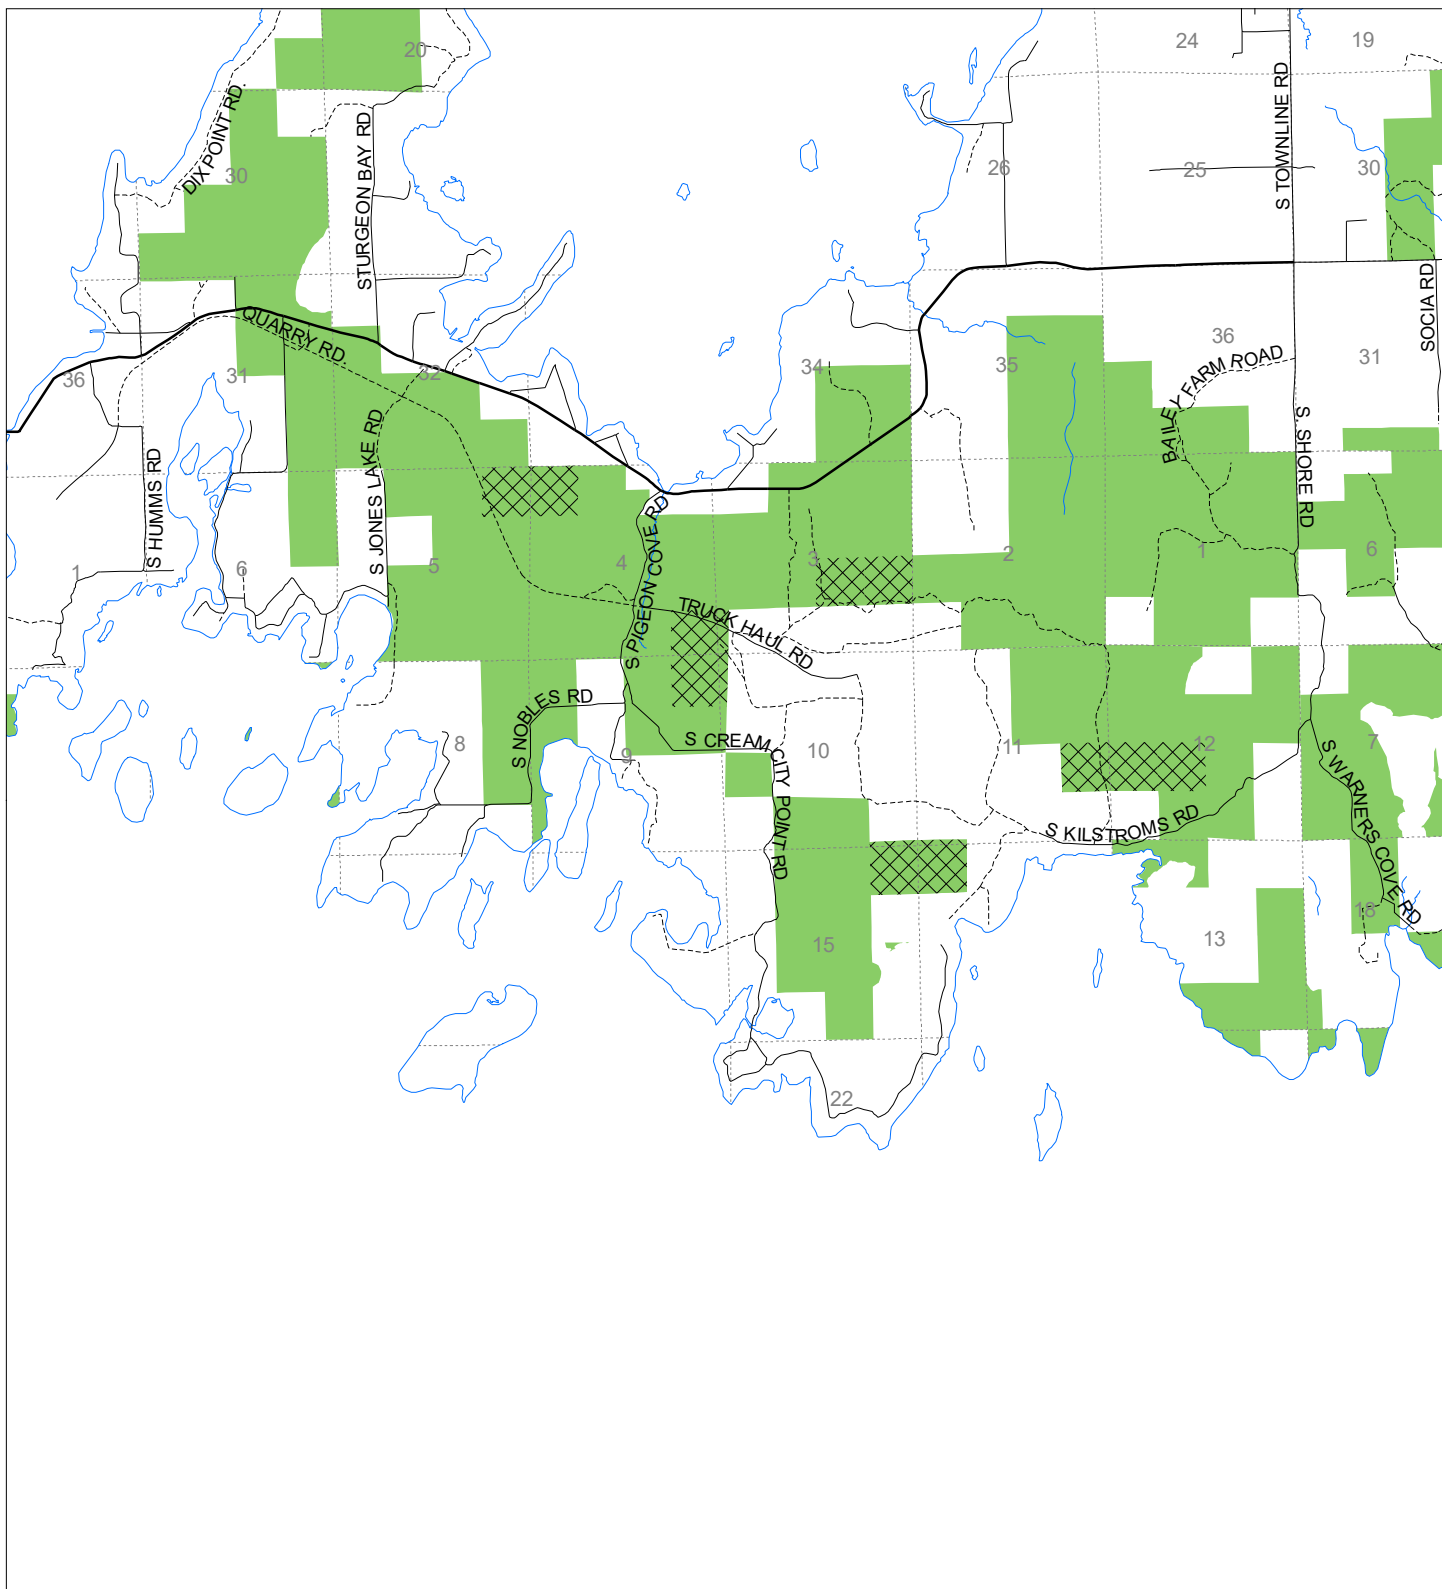

Fuelwood Collection  
 Chippewa County  
**T41N,R05E**

- State land open to fuelwood collection
- State land closed to fuelwood collection

Effective: April 1, 2020