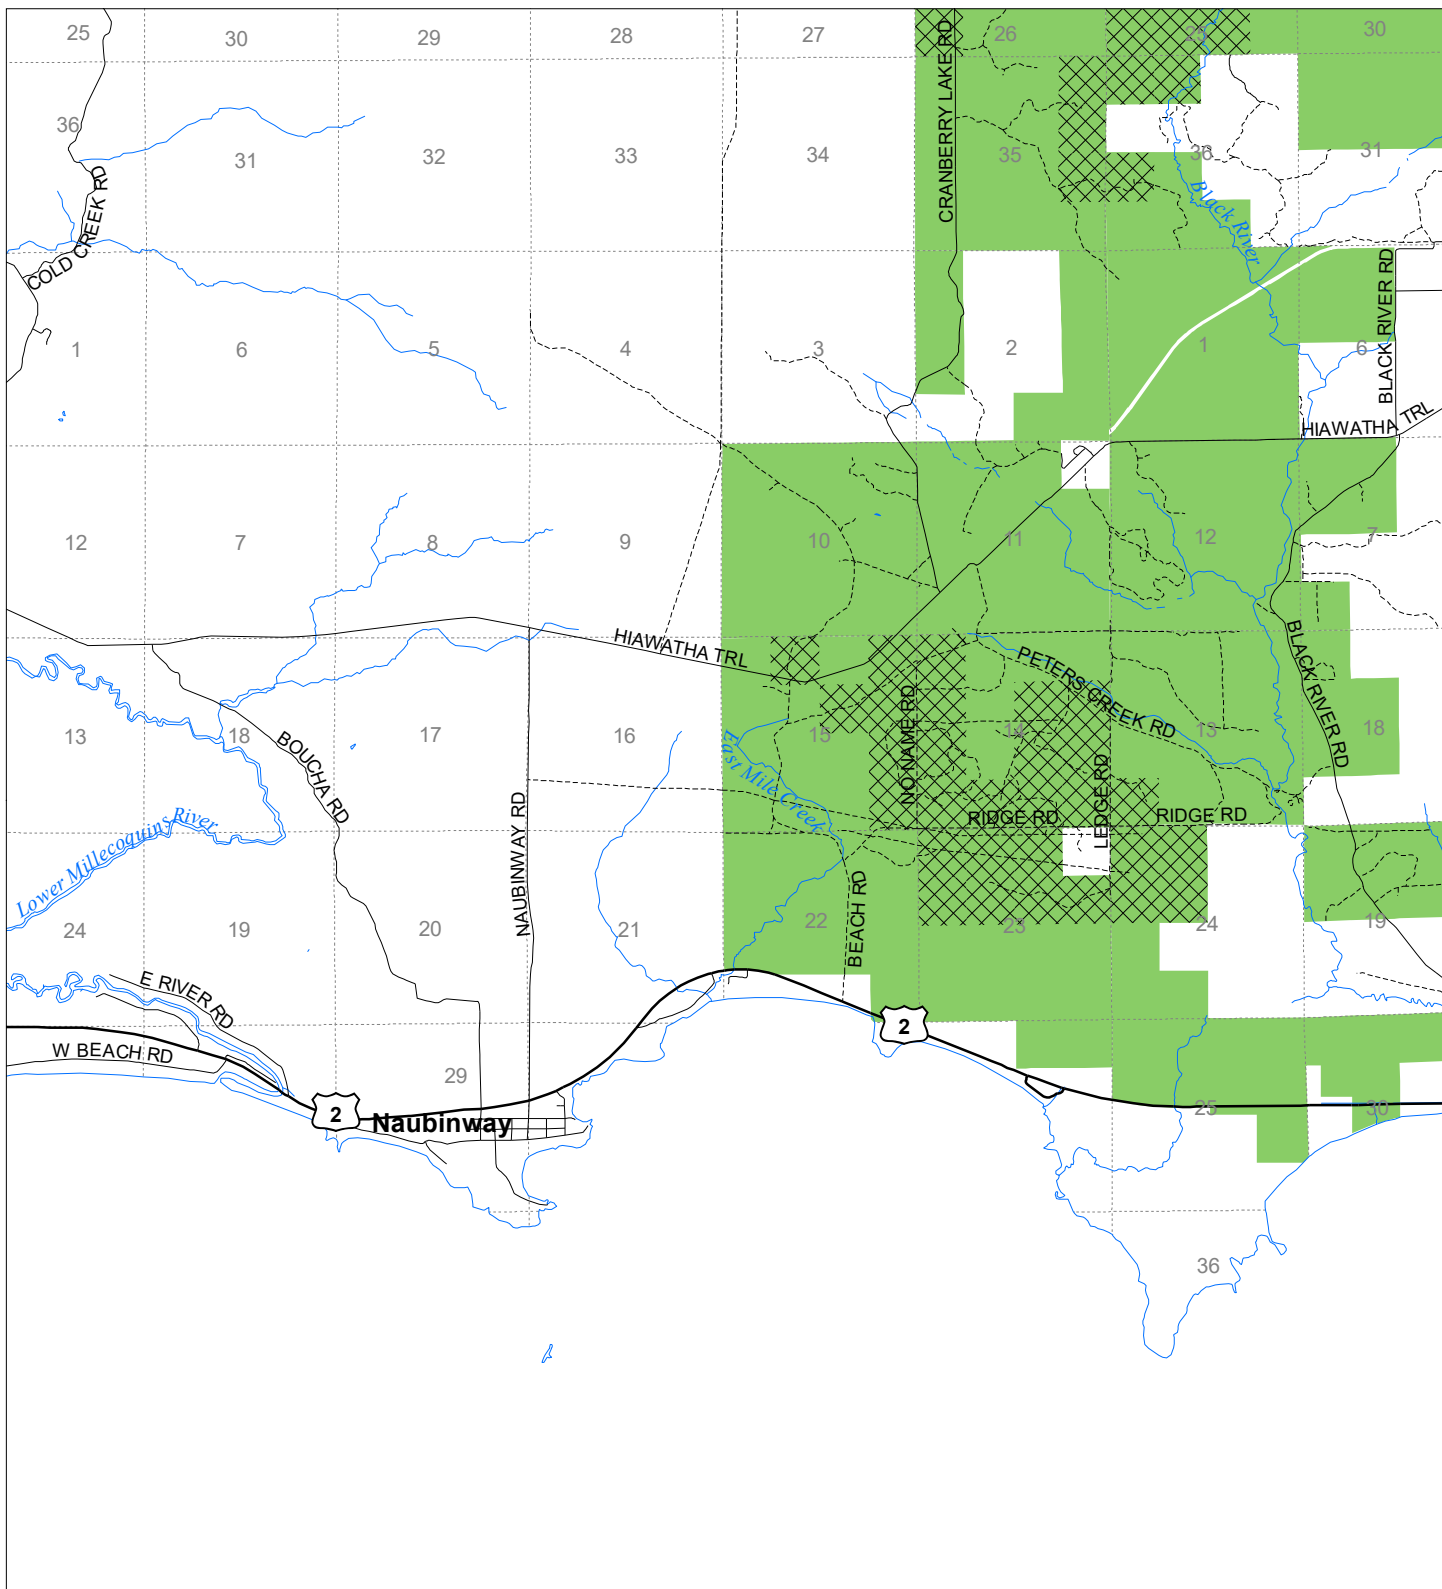

Fuelwood Collection
 Mackinac County
T43N,R09W

- State land open to fuelwood collection
- State land closed to fuelwood collection

Effective: April 1, 2020