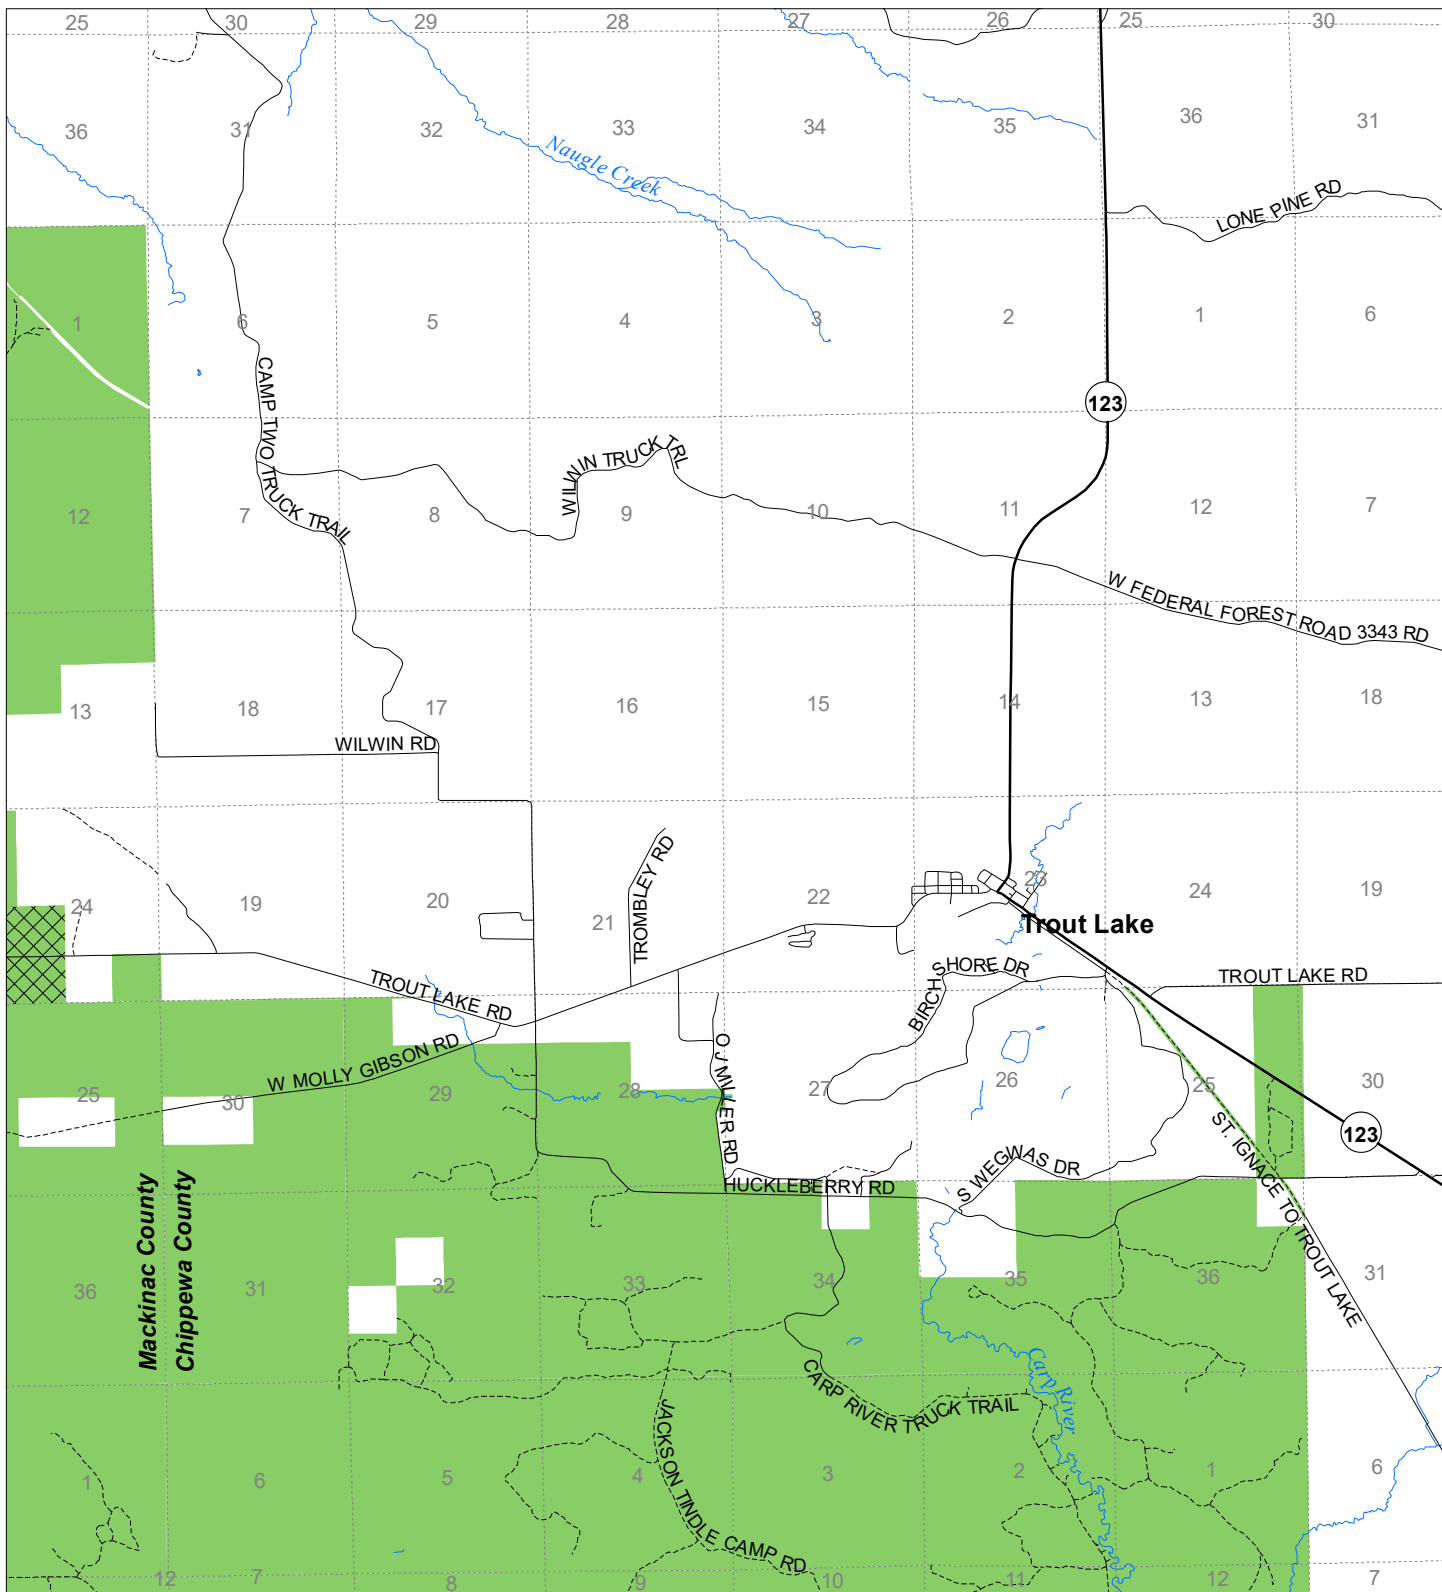

Fuelwood Collection
Chippewa County
T44N,R06W

- State land open to fuelwood collection
- State land closed to fuelwood collection

Effective: April 1, 2020